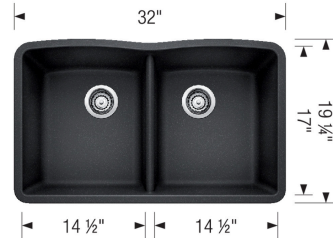

Design and Planning Tips

- Min cabinet size: 36 in
- Bowl depth: 9,5 in (240.0 mm)

What is included:

Installation instructions

Cut-out template

Limited Lifetime Warranty

Undermount installation only

Minimum cabinet size: 36"

Cut-out Dimensions:

Cut-out Length: 17.25"

Cut-out Width: 30.5"

Cut-out Depth: 10.29"

Left Sink Bowl Dimensions:

Sink Bowl Length (left-to-right): 14.5"

Sink Bowl Width (front-to-back): 17"

Sink Bowl Depth: 9.5"

Right Sink Bowl Dimensions:

Sink Bowl Length (left-to-right): 14.5"

Sink Bowl Width (front-to-back): 17"

Sink Bowl Depth: 9.5"

Drain hole compatible with 3.5" strainers or waste flanges

Codes/Standards: CSA B45.8-18/IAPMO Z403-2018