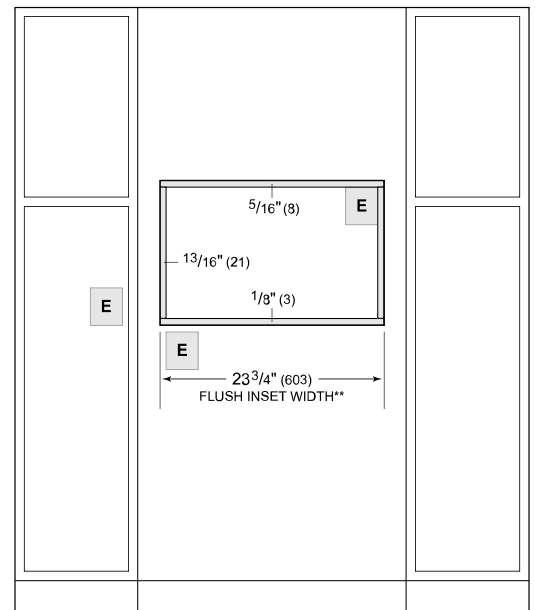

## ACCESSORIES

Broiler Rack

Descaling Solution

Enameled Broiler Pan

Perforated Pan - 12 3/4" x 1 1/2" x 7"

Perforated Pan - 17" x 1" x 14 5/8"

Pro Handle

Solid Pan - 12 3/4" x 1 1/2" x 7"

**PRODUCT SPECIFICATIONS**

Model	CSO2450TE/S/T
Dimensions	23 1/2"W x 17 7/8"H x 22 1/2"D
Oven Interior Dimensions	17 1/2"W x 10 3/4"H x 15 1/8"D
Overall Capacity	1.7 cu. ft.
Usable Capacity	1.2 cu. ft.
Door Clearance	14 3/16"
Weight	91 lbs
Electrical Supply	240/208 VAC, 60 Hz
Electrical Service	20 amp dedicated circuit
Conduit Length	4 Feet

**DIMENSIONS**

**ELECTRICAL**

**NOTE:** Dimensions in parenthesis are in millimeters unless otherwise specified

**FLUSH INSTALLATION**

SIDE VIEW

FRONT VIEW

\*Will be visible and should be finished to match cabinetry.

\*\*Dimension provides minimum reveals.

NOTE: Location of electrical supply within opening may require additional cabinet depth.