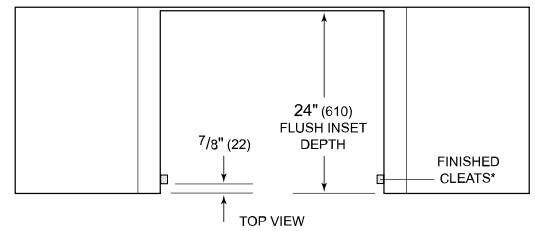

**PRODUCT SPECIFICATIONS**

Model	CSO2450TE/S/T
Dimensions	23 1/2"W x 17 7/8"H x 22 1/2"D
Oven Interior Dimensions	17 1/2"W x 10 3/4"H x 15 1/8"D
Overall Capacity	1.7 cu. ft.
Usable Capacity	1.2 cu. ft.
Door Clearance	14 3/16"
Weight	91 lbs
Electrical Supply	240/208 VAC, 60 Hz
Electrical Service	20 amp dedicated circuit
Conduit Length	4 Feet

**DIMENSIONS**

**ELECTRICAL**

**NOTE:** Dimensions in parenthesis are in millimeters unless otherwise specified

**FLUSH INSTALLATION**

SIDE VIEW

FRONT VIEW

\*Will be visible and should be finished to match cabinetry.

\*\*Dimension provides minimum reveals.

NOTE: Location of electrical supply within opening may require additional cabinet depth.