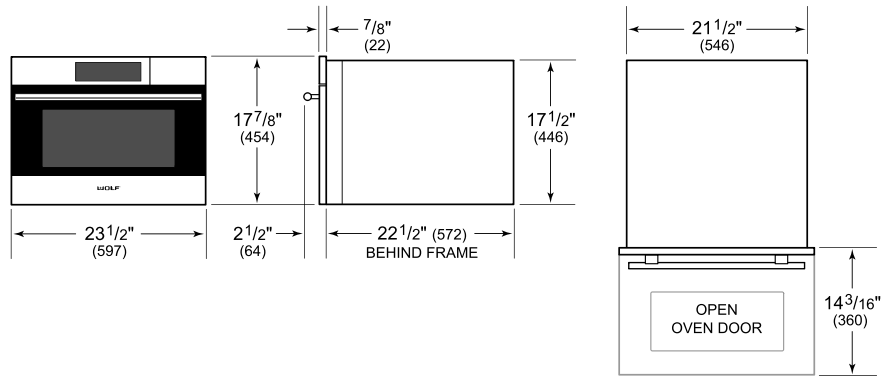

Solid Pan - 17" x 1" x 14 5/8"

Standard Oven Rack

Temperature Probe

Accessories available through an authorized dealer.

For local dealer information, visit [subzero-wolf.com/locator](https://subzero-wolf.com/locator).

**PRODUCT SPECIFICATIONS**

Model	CSO2450TE/S/T
Dimensions	23 1/2"W x 17 7/8"H x 22 1/2"D
Oven Interior Dimensions	17 1/2"W x 10 3/4"H x 15 1/8"D
Overall Capacity	1.7 cu. ft.
Usable Capacity	1.2 cu. ft.
Door Clearance	14 3/16"
Weight	91 lbs
Electrical Supply	240/208 VAC, 60 Hz
Electrical Service	20 amp dedicated circuit
Conduit Length	4 Feet

**DIMENSIONS**

**ELECTRICAL**

**NOTE:** Dimensions in parenthesis are in millimeters unless otherwise specified

**FLUSH INSTALLATION**

SIDE VIEW

FRONT VIEW

\*Will be visible and should be finished to match cabinetry.