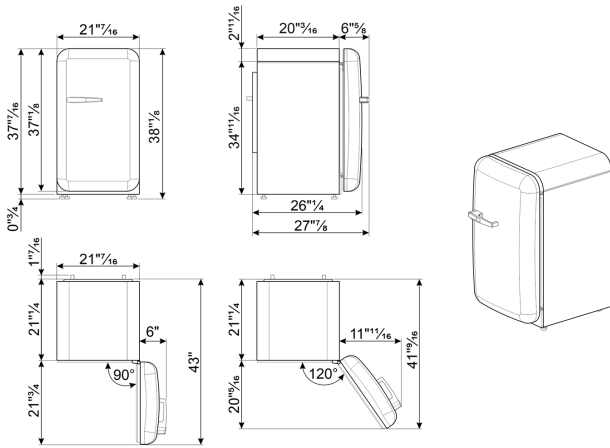

Energy Star	Yes
-------------	-----

Electrical Connection

Voltage (V)	120 V
Frequency (Hz)	60 Hz
Current	1.25 A
Plug	(B) NEMA 5-15P
Power cord length	70 7/8 "

Logistic Information

Width	21 7/16 "
Height	38 3/16 "
Depth without handle	25 15/16 "
Net weight	97 lbs

Product dimension drawing

Color option

FAB10URBL3
Color: Black
Hinge position: Right

FAB10URPB3
Color: Pastel Blue
Hinge position: Right

FAB10URPG3
Color: Pastel green
Hinge position: Right

FAB10URRD3
Color: Red
Hinge position: Right