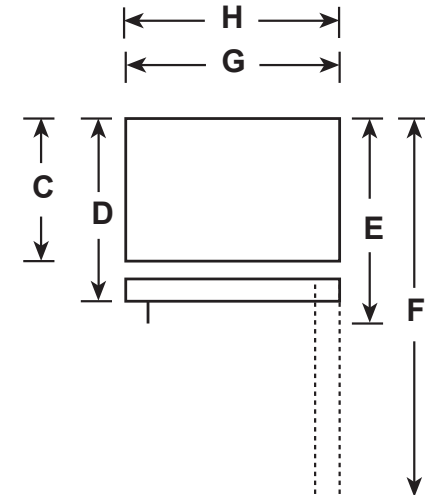

TOP VIEW

For answers to your Monogram, GE Café™ Series, GE Profile™ Series or GE Appliances product questions, visit our website at geappliances.com or call GE Answer Center® Service, 800.626.2000.

Listed by
Underwriters
Laboratories

As an ENERGY STAR® partner, GE has determined that this product meets the ENERGY STAR guidelines for energy efficiency.