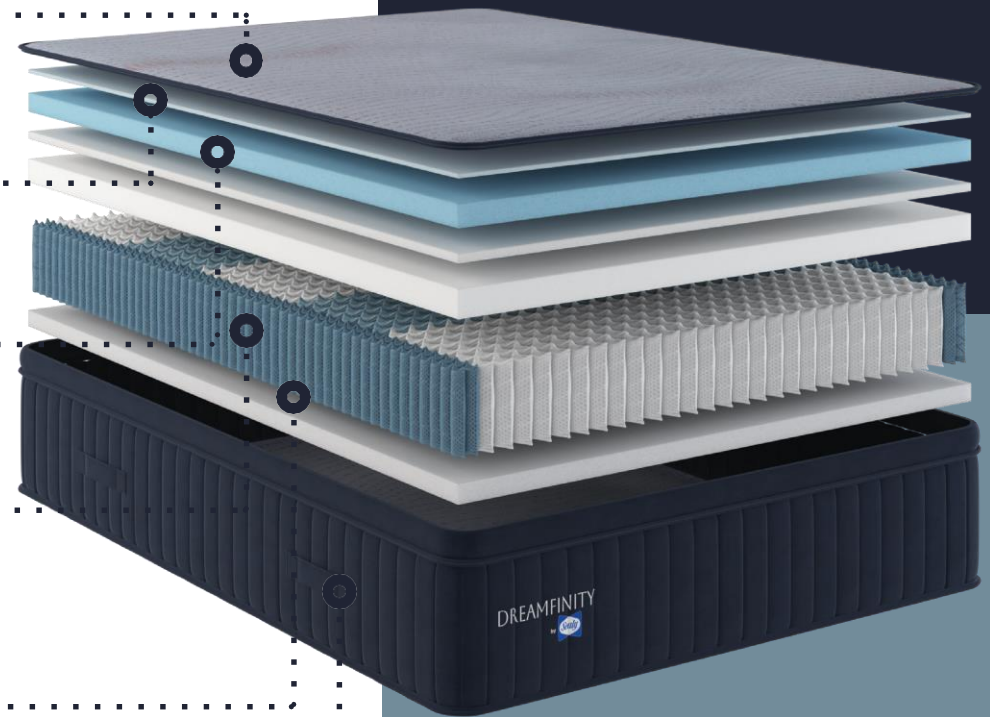

DREAMFINITY SELECT

15.75" SELECT MEDIUM EURO TOP

DREAMFINITY

THE BUILD

COOLING COVER
Advanced cooling fabric promotes airflow and helps pull heat away from the body for a consistently cool and comfortable sleep experience.

2" THERAGEL™ MEMORY FOAM
Combines the body-conforming of memory infused with copper, silver, and graphite for enhanced cooling and antimicrobial benefits.

5.5" HD SUPPORTIVE FOAM
Medium-feel upholstery foam layers designed to gently conform to your body's contours while delivering long-lasting support and resilience.

8" 1130 COMBI-ZONE®
With 1130 responsive coils and advanced zoned construction, the Combi-Zone system adapts to your body for balanced support, reduced partner disturbance, and a more restorative sleep experience.

QUANTUM EDGE™
Coil Edge System reinforces the perimeter for the mattress to deliver stronger edge support, improved stability, and a more usable sleep surface for lasting comfort and durability.

ADJUSTABLE BASE FRIENDLY
Engineered to personalize your sleep position for enhanced comfort and relaxation.