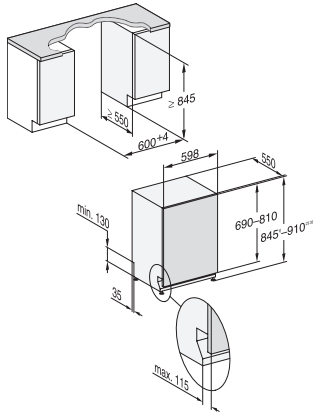

G 7186 SCVi AutoDos

Fully integrated dishwashers in standard size

42 dB | Cutlery tray | ExtraComfort baskets | AutoDos | Miele@home

EAN: 4002516770794 / Material number: 12496990 /

Old Material Number: 21718662USA

Dishwashing options	
AutoDos	•
BottleClean	•
Quick	•
IntenseZone	•
Extra Clean	•
Extra dry	•
Baskets	
Cutlery loading	3D MultiFlex Tray
FlexCare glass holder	2
FlexCare cup rack	2
Basket design	ExtraComfort
MultiClip	•
FlexCare Glass & Bottle	•
XL-Assist	•
Safety	
Waterproof system	•
Check filter saturation indicator	•
Technical data	
Niche width min in in.(mm)	23 5/8 (600)
Niche width max in in.(mm)	23 5/8 (600)
Niche height min in in.(mm)	33 3/4 (855)
Niche height max in in.(mm)	36 1/4 (920)
Niche depth in in.(mm)	21 3/4 (550)
Appliance width in in.(mm)	23 5/8 (598)
Appliance height in in.(mm)	33 3/4 (855)
Appliance depth in in.(mm)	21 3/4 (550)
Appliance depth with door open in in.(cm)	47 1/2 (120.5)
Net weight in lbs. (kg)	106 (48.0)
Total connected load in kW	1.40
Voltage in V	120
Fuse rating in A	15
Number of phases	1
Electrical frequency standard	60
Length of water inlet hose in m	5 (1.50)
Length of water drain hose in m	5 (1.50)
Length of electrical wire in ft (m)	4 (1.20)
Standard accessories	
1 x PowerDisk	•
Voucher for 6 x PowerDisk	•
Available display languages	
Available display languages via MultiLingua	☐☐☐☐, deutsch, english (US), français (CA), portuguese, español

G 7186 SCVi AutoDos

Fully integrated dishwashers in standard size

42 dB | Cutlery tray | ExtraComfort baskets | AutoDos | Miele@home

G7000, fully integrated dishwasher, XXL, 60cm
(installation drawing)

1) Plinth height 35-155 mm, 2) Plinth height 100-220 mm, 3) Appliance height max. 970 mm with plinth height conversion kit (Mat.-Nr. 6.394.761),