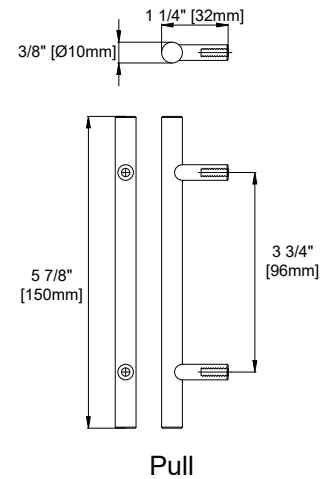

30" SINGLE VANITY

N252-V30-WLD
N252-V30-MPW

Visit Website for Warranty Information
venadesignsco.com

Features and Materials

Solids: Yellow Poplar
Veneers: (MPW,WLD) Engineered Oak
Panels: MDF + Plywood
Number of Doors: Two
USB/Power Component: Yes (ETL5011080)
Cord Length: 6'6"
European Soft Close Hinges
Installation: Floor Standing
Assembly Required: Attach the top with sink to the cabinet
Hardware Material and Finish: Zinc Alloy
(WLD,MPW) Champagne Brass
Adjustable levelers
Sink Top Included: Yes
Sink Top Material : Glossy White Composite
Number of Basins: One
Faucet: 8" Widespread -not included
Basin Overflow: Yes, facing front
Fits Drain Hole Size: 1-3/8"

Overall Dimensions

Width:30"
Depth:19"
Height: 38-1/2"

ASME A112.19.2-2018/CSA B45.1-18

SINK MODEL: F2014B
CUPC FILE NO: 14592

30" SINGLE VANITY

N252-V30-WLD
N252-V30-MPW

Visit Website for Warranty Information
venadesignsco.com

Top View

Front View

Pull

All dimensions are nominal

30" SINGLE VANITY

N252-V30-WLD
N252-V30-MPW

Visit Website for Warranty Information
venadesignsco.com

Side View

Back View

All dimensions are nominal