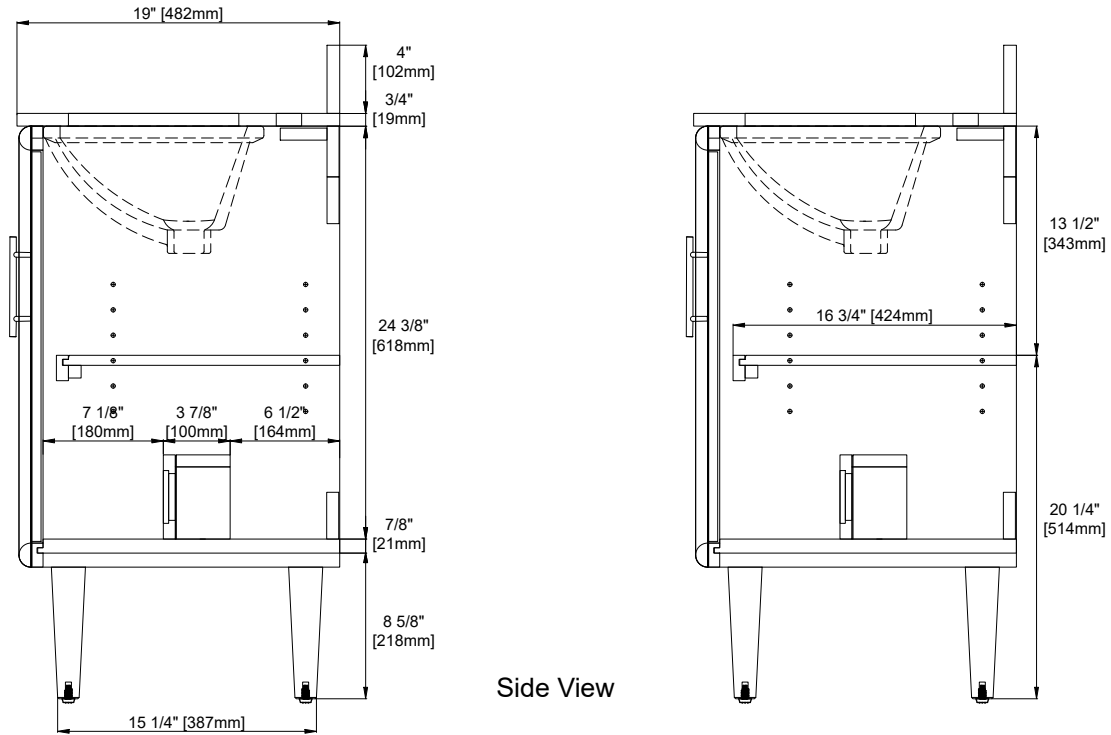

30" SINGLE VANITY

N252-V30-WLD
N252-V30-MPW

Visit Website for Warranty Information
venadesignsco.com

Features and Materials

Solids: Yellow Poplar
Veneers: (MPW,WLD) Engineered Oak
Panels: MDF + Plywood
Number of Doors: Two
USB/Power Component: Yes (ETL5011080)
Cord Length: 6'6"
European Soft Close Hinges
Installation: Floor Standing
Assembly Required: Attach the top with sink to the cabinet
Hardware Material and Finish: Zinc Alloy
(WLD,MPW) Champagne Brass
Adjustable levelers
Sink Top Included: Yes
Sink Top Material : Glossy White Composite
Number of Basins: One
Faucet: 8" Widespread -not included
Basin Overflow: Yes, facing front
Fits Drain Hole Size: 1-3/8"

Overall Dimensions

Width:30"
Depth:19"
Height: 38-1/2"

ASME A112.19.2-2018/CSA B45.1-18

SINK MODEL: F2014B
CUPC FILE NO: 14592

30" SINGLE VANITY

N252-V30-WLD
N252-V30-MPW

Visit Website for Warranty Information
venadesignsco.com

Top View

Front View

Pull

All dimensions are nominal

30" SINGLE VANITY

N252-V30-WLD
N252-V30-MPW

Visit Website for Warranty Information
venadesignsco.com

Side View

Back View

All dimensions are nominal