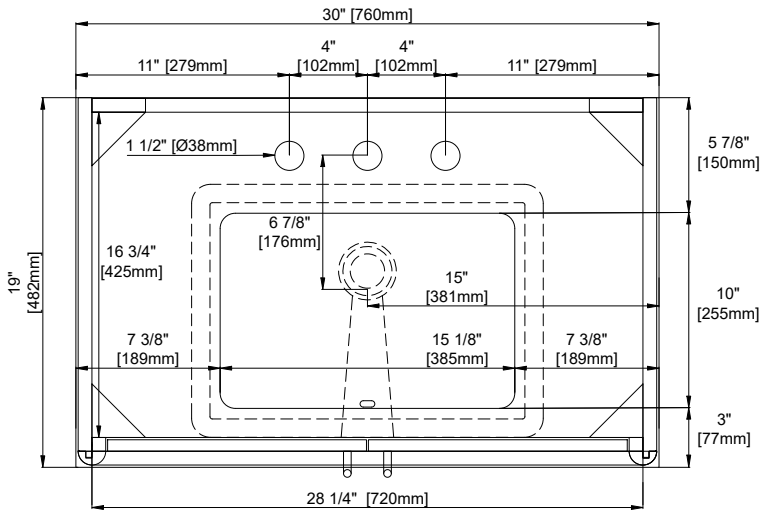

30" SINGLE VANITY

N252-V30-WLD
N252-V30-MPW

Visit Website for Warranty Information
venadesignsco.com

Features and Materials

Solids: Yellow Poplar
Veneers: (MPW,WLD) Engineered Oak
Panels: MDF + Plywood
Number of Doors: Two
USB/Power Component: Yes (ETL5011080)
Cord Length: 6'6"
European Soft Close Hinges
Installation: Floor Standing
Assembly Required: Attach the top with sink to the cabinet
Hardware Material and Finish: Zinc Alloy
(WLD,MPW) Champagne Brass
Adjustable levelers
Sink Top Included: Yes
Sink Top Material : Glossy White Composite
Number of Basins: One
Faucet: 8" Widespread -not included
Basin Overflow: Yes, facing front
Fits Drain Hole Size: 1-3/8"

Overall Dimensions

Width:30"
Depth:19"
Height: 38-1/2"

ASME A112.19.2-2018/CSA B45.1-18

SINK MODEL: F2014B
CUPC FILE NO: 14592

30" SINGLE VANITY

N252-V30-WLD
N252-V30-MPW

Visit Website for Warranty Information
venadesignsco.com

Top View

Front View

Pull

All dimensions are nominal

30" SINGLE VANITY

N252-V30-WLD
N252-V30-MPW

Visit Website for Warranty Information
venadesignsco.com

Side View

Back View

All dimensions are nominal