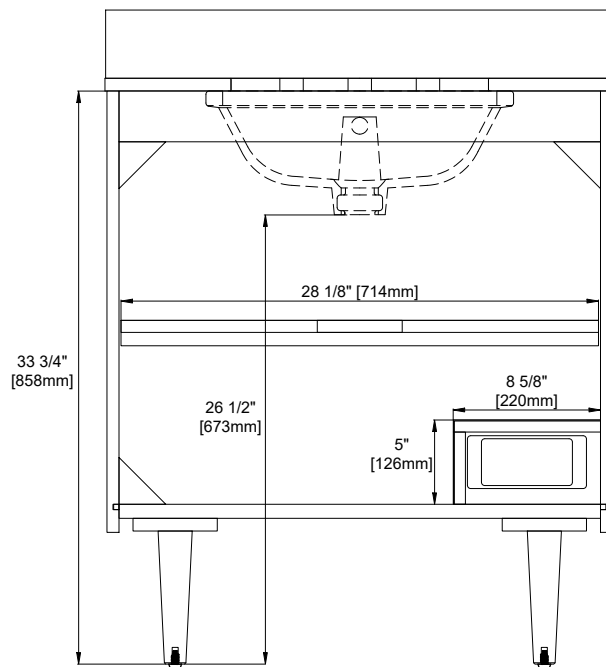

30" SINGLE VANITY

N252-V30-WLD
N252-V30-MPW

Visit Website for Warranty Information
venadesignsco.com

Features and Materials

Solids: Yellow Poplar
Veneers: (MPW,WLD) Engineered Oak
Panels: MDF + Plywood
Number of Doors: Two
USB/Power Component: Yes (ETL5011080)
Cord Length: 6'6"
European Soft Close Hinges
Installation: Floor Standing
Assembly Required: Attach the top with sink to the cabinet
Hardware Material and Finish: Zinc Alloy
(WLD,MPW) Champagne Brass
Adjustable levelers
Sink Top Included: Yes
Sink Top Material : Glossy White Composite
Number of Basins: One
Faucet: 8" Widespread -not included
Basin Overflow: Yes, facing front
Fits Drain Hole Size: 1-3/8"

Overall Dimensions

Width:30"
Depth:19"
Height: 38-1/2"

ASME A112.19.2-2018/CSA B45.1-18

SINK MODEL: F2014B
CUPC FILE NO: 14592

30" SINGLE VANITY

N252-V30-WLD
N252-V30-MPW

Visit Website for Warranty Information
venadesignsco.com

Top View

Front View

Pull

All dimensions are nominal

30" SINGLE VANITY

N252-V30-WLD
N252-V30-MPW

Visit Website for Warranty Information
venadesignsco.com

Side View

Back View

All dimensions are nominal