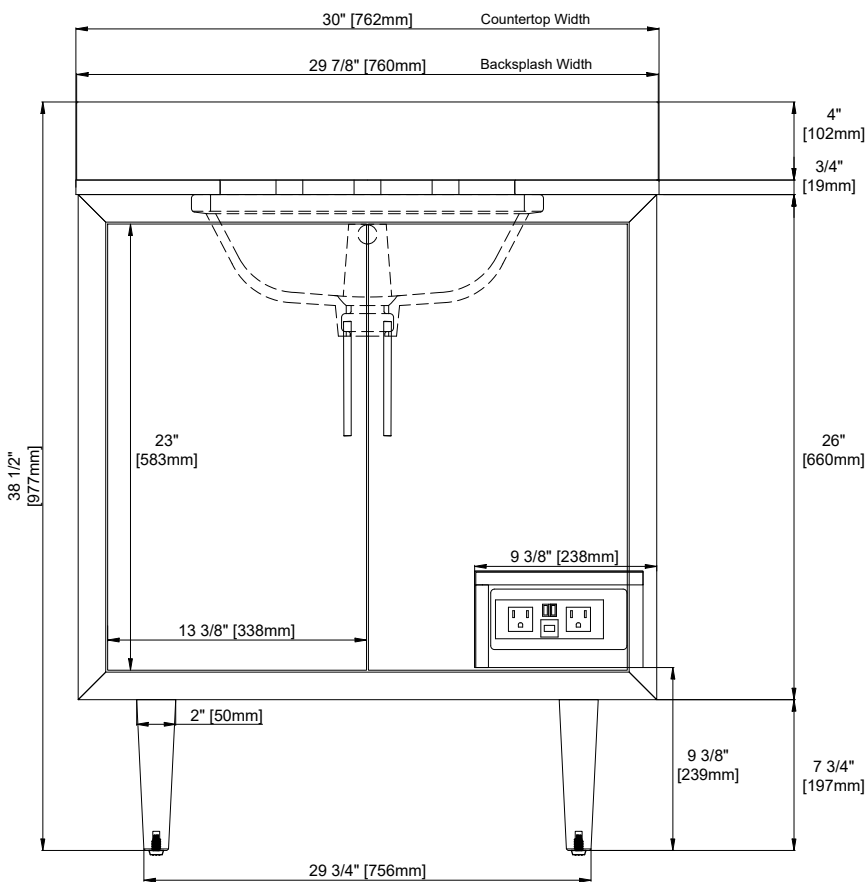

30" SINGLE VANITY

N252-V30-WLD
N252-V30-MPW

Visit Website for Warranty Information
venadesignsco.com

Features and Materials

Solids: Yellow Poplar
Veneers: (MPW,WLD) Engineered Oak
Panels: MDF + Plywood
Number of Doors: Two
USB/Power Component: Yes (ETL5011080)
Cord Length: 6'6"
European Soft Close Hinges
Installation: Floor Standing
Assembly Required: Attach the top with sink to the cabinet
Hardware Material and Finish: Zinc Alloy
(WLD,MPW) Champagne Brass
Adjustable levelers
Sink Top Included: Yes
Sink Top Material : Glossy White Composite
Number of Basins: One
Faucet: 8" Widespread -not included
Basin Overflow: Yes, facing front
Fits Drain Hole Size: 1-3/8"

Overall Dimensions

Width:30"
Depth:19"
Height: 38-1/2"

ASME A112.19.2-2018/CSA B45.1-18

SINK MODEL: F2014B
CUPC FILE NO: 14592

30" SINGLE VANITY

N252-V30-WLD
N252-V30-MPW

Visit Website for Warranty Information
venadesignsco.com

Top View

Front View

Pull

All dimensions are nominal

30" SINGLE VANITY

N252-V30-WLD
N252-V30-MPW

Visit Website for Warranty Information
venadesignsco.com

Side View

Back View

All dimensions are nominal