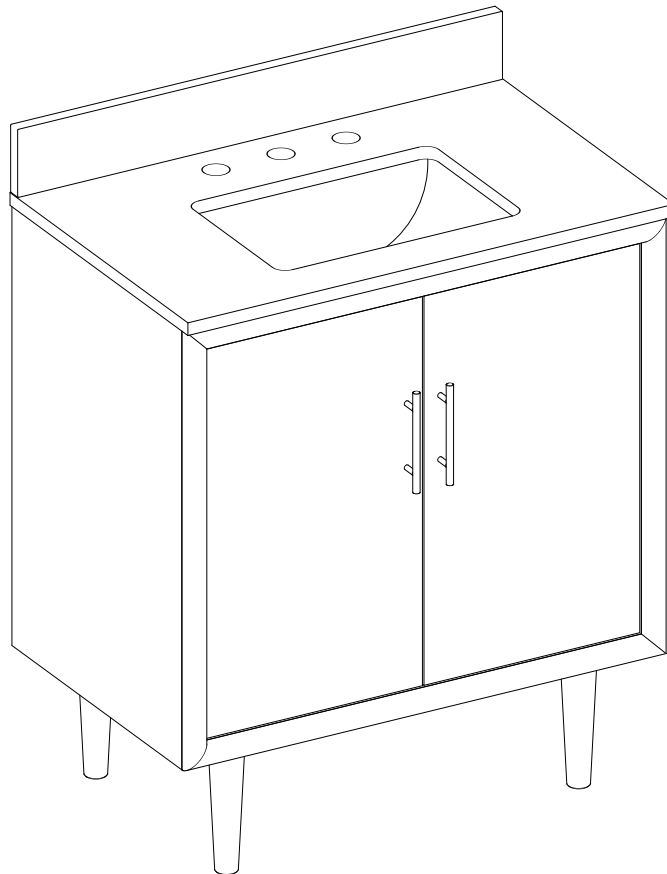

30" SINGLE VANITY

N252-V30-WLD
N252-V30-MPW

Visit Website for Warranty Information
venadesignsco.com

Features and Materials

Solids: Yellow Poplar
Veneers: (MPW,WLD) Engineered Oak
Panels: MDF + Plywood
Number of Doors: Two
USB/Power Component: Yes (ETL5011080)
Cord Length: 6'6"
European Soft Close Hinges
Installation: Floor Standing
Assembly Required: Attach the top with sink to the cabinet
Hardware Material and Finish: Zinc Alloy
(WLD,MPW) Champagne Brass
Adjustable levelers
Sink Top Included: Yes
Sink Top Material : Glossy White Composite
Number of Basins: One
Faucet: 8" Widespread -not included
Basin Overflow: Yes, facing front
Fits Drain Hole Size: 1-3/8"

Overall Dimensions

Width:30"
Depth:19"
Height: 38-1/2"

ASME A112.19.2-2018/CSA B45.1-18

SINK MODEL: F2014B
CUPC FILE NO: 14592

30" SINGLE VANITY

N252-V30-WLD
N252-V30-MPW

Visit Website for Warranty Information
venadesignsco.com

Top View

Front View

Pull

All dimensions are nominal

30" SINGLE VANITY

N252-V30-WLD
N252-V30-MPW

Visit Website for Warranty Information
venadesignsco.com

Side View

Back View

All dimensions are nominal