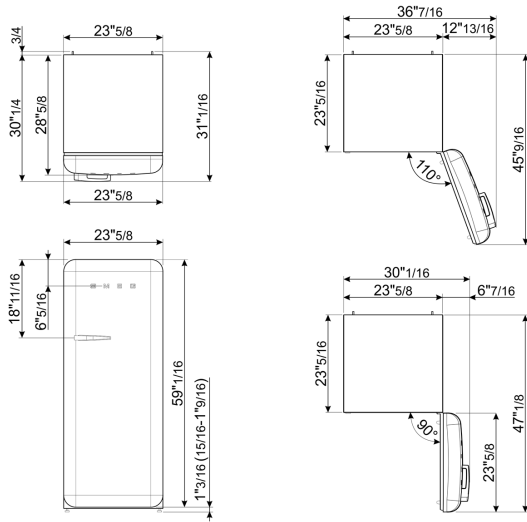

## Performance / Energy Label

Freezer volume	0.92 cu. ft.
----------------	--------------

## Logistic Information

Width	23 11/16 "
Height	60 1/4 "
Depth without handle	28 11/16 "
Net weight	165 lbs

## Product dimension drawing