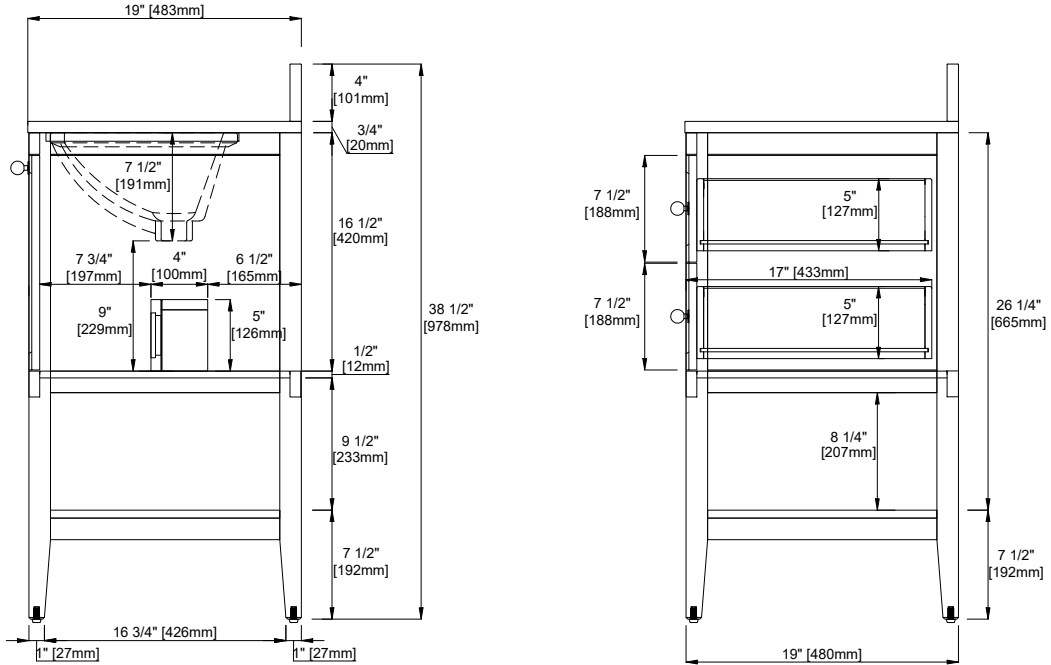

48" SINGLE VANITY

N242-V48-BW
N242-V48-DPO
N242-V48-SBL

Visit Website for Warranty Information
venadesignsco.com

Features and Materials

Solids: Yellow Poplar
Panels: MDF
Number of Doors: Two
Number of Drawers: Four
European Soft Close Hinges
Full Extension, Soft Close Drawer Slides
USB/Power Component: Yes (ETL5011080)
Cord Length: 6'6"
Installation: Floor Standing
Assembly Required: Attach the top with sink to the cabinet
Hardware Material and Finish: Zinc Alloy
(BW, DPO) Champagne Brass (SBL) Satin Nickel
Adjustable levelers
Sink Top Included: Yes
Sink Top Material : Engineered Carrara Marble
Number of Basins: One
Faucet: 8" Widespread, not included
Basin Overflow: Yes, facing front
Fits Drain Hole Size: 1-3/8"

Overall Dimensions

Width:48"
Depth:19"
Height: 38-1/2"

ASME A112.19.2-2018/CSA B45.1-18

SINK MODEL: F2014B
CUPC FILE NO: 14592

48" SINGLE VANITY

N242-V48-BW
 N242-V48-DPO
 N242-V48-SBL

Visit Website for Warranty Information
venadesignsco.com

Side View

Back View

All dimensions are nominal