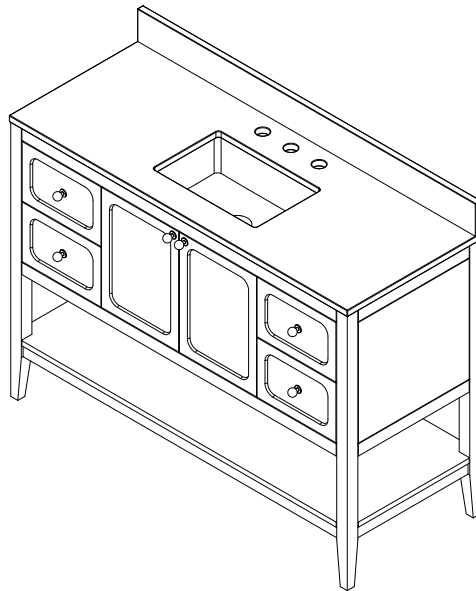

48" SINGLE VANITY

N242-V48-BW
N242-V48-DPO
N242-V48-SBL

Visit Website for Warranty Information
venadesignsco.com

Features and Materials

Solids: Yellow Poplar
Panels: MDF
Number of Doors: Two
Number of Drawers: Four
European Soft Close Hinges
Full Extension, Soft Close Drawer Slides
USB/Power Component: Yes (ETL5011080)
Cord Length: 6'6"
Installation: Floor Standing
Assembly Required: Attach the top with sink to the cabinet
Hardware Material and Finish: Zinc Alloy
(BW, DPO) Champagne Brass (SBL) Satin Nickel
Adjustable levelers
Sink Top Included: Yes
Sink Top Material : Engineered Carrara Marble
Number of Basins: One
Faucet: 8" Widespread, not included
Basin Overflow: Yes, facing front
Fits Drain Hole Size: 1-3/8"

Overall Dimensions

Width:48"
Depth:19"
Height: 38-1/2"

ASME A112.19.2-2018/CSA B45.1-18

SINK MODEL: F2014B
CUPC FILE NO: 14592

48" SINGLE VANITY

N242-V48-BW
 N242-V48-DPO
 N242-V48-SBL

Visit Website for Warranty Information
venadesignsco.com

Side View

Back View

All dimensions are nominal