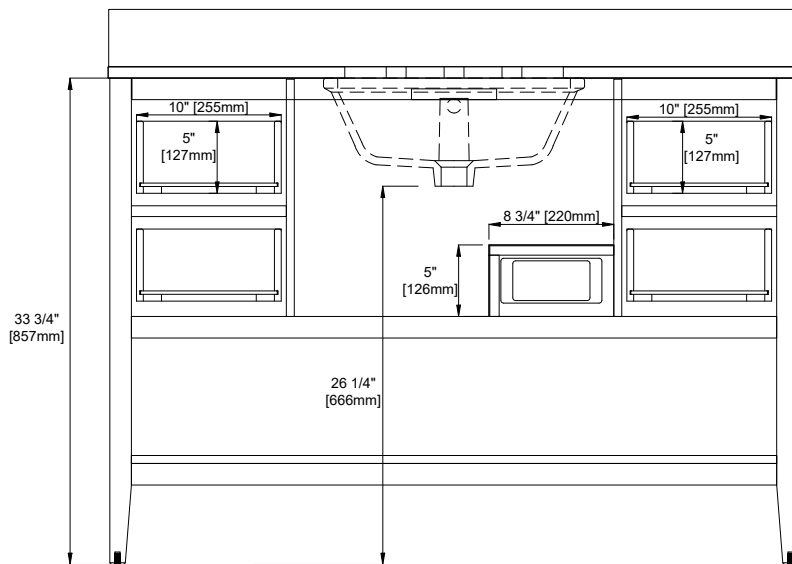

48" SINGLE VANITY

N242-V48-BW
N242-V48-DPO
N242-V48-SBL

Visit Website for Warranty Information
venadesignsco.com

Features and Materials

Solids: Yellow Poplar
Panels: MDF
Number of Doors: Two
Number of Drawers: Four
European Soft Close Hinges
Full Extension, Soft Close Drawer Slides
USB/Power Component: Yes (ETL5011080)
Cord Length: 6'6"
Installation: Floor Standing
Assembly Required: Attach the top with sink to the cabinet
Hardware Material and Finish: Zinc Alloy
(BW, DPO) Champagne Brass (SBL) Satin Nickel
Adjustable levelers
Sink Top Included: Yes
Sink Top Material : Engineered Carrara Marble
Number of Basins: One
Faucet: 8" Widespread, not included
Basin Overflow: Yes, facing front
Fits Drain Hole Size: 1-3/8"

Overall Dimensions

Width:48"
Depth:19"
Height: 38-1/2"

ASME A112.19.2-2018/CSA B45.1-18

SINK MODEL: F2014B
CUPC FILE NO: 14592

48" SINGLE VANITY

N242-V48-BW
 N242-V48-DPO
 N242-V48-SBL

Visit Website for Warranty Information
venadesignsco.com

Side View

Back View

All dimensions are nominal