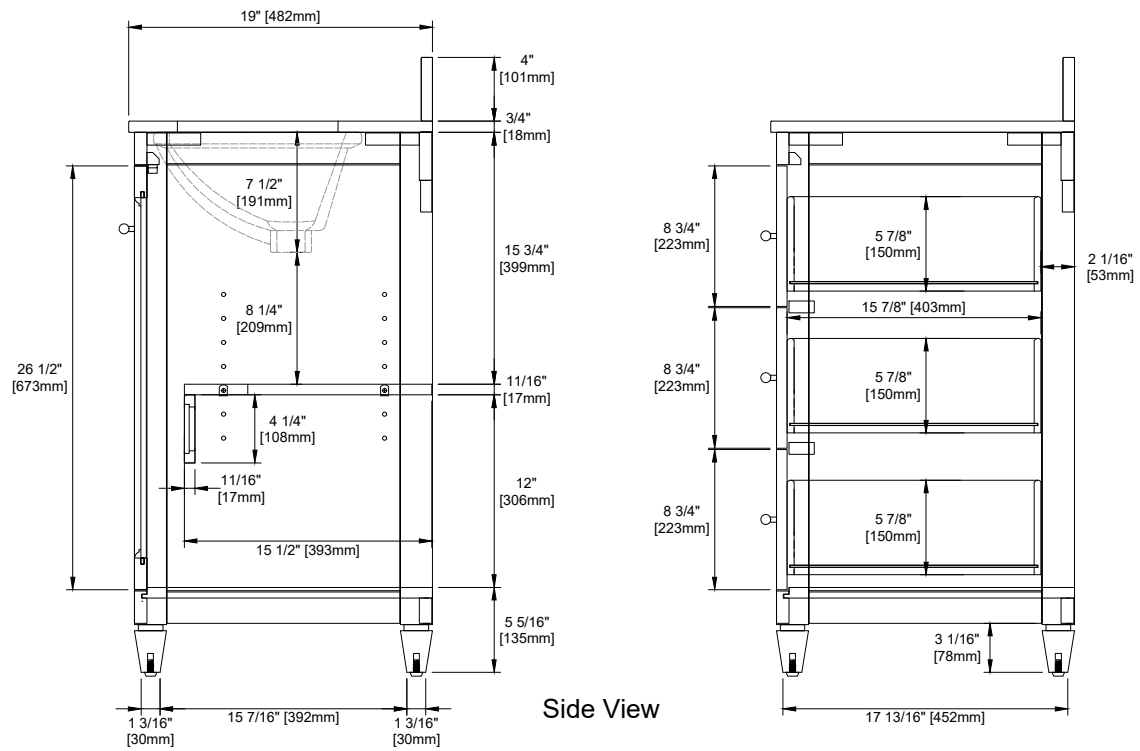

USB/Power Component: Yes (ETL5011080)

Cord Length: 6'6"

Installation Type: Floor standing

Assembly Required: Attach the top with sink to the cabinet

Hardware Material: Zinc Alloy

Hardware Finish: (BW, KNO) Champagne Brass & Satin Nickel

Sink Top Included: Yes

Sink Top Material: Glossy White Composite Stone

Number of Basins: One

Faucet: 8" Widespread, not included

Basin Overflow: Yes, facing front 1/3

Fits Drain Hole Size: 1-3/8"

Overall Dimensions

Width:48"

Depth:19"

Height:38-1/2"

includes 4" backsplash

ASME A112.19.2-2018/CSA B45.1-18

SINK MODEL: F2014B

CUPC FILE NO: 14592

48" SINGLE VANITY

N546-V48-BW
N546-V48-SBL

Top View

Front View

All dimensions are nominal
2/3

Version: 202509

48" SINGLE VANITY

N546-V48-BW
N546-V48-SBL

All dimensions are nominal
3/3