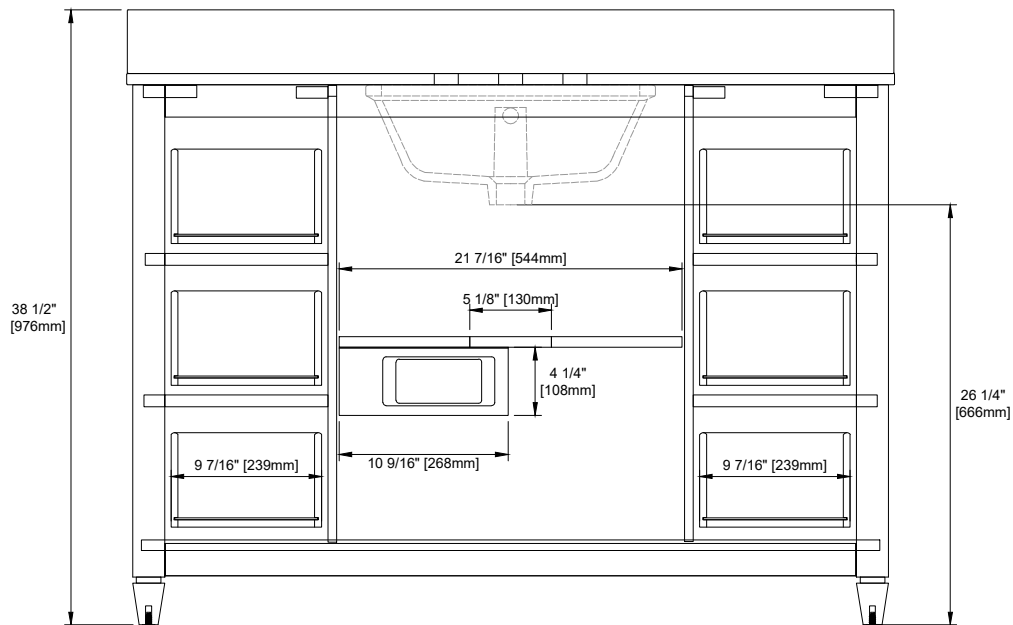

USB/Power Component: Yes (ETL5011080)

Cord Length: 6'6"

Installation Type: Floor standing

Assembly Required: Attach the top with sink to the cabinet

Hardware Material: Zinc Alloy

Hardware Finish: (BW, KNO) Champagne Brass & Satin Nickel

Sink Top Included: Yes

Sink Top Material: Glossy White Composite Stone

Number of Basins: One

Faucet: 8" Widespread, not included

Basin Overflow: Yes, facing front 1/3

Fits Drain Hole Size: 1-3/8"

Overall Dimensions

Width:48"

Depth:19"

Height:38-1/2"

includes 4" backsplash

ASME A112.19.2-2018/CSA B45.1-18

SINK MODEL: F2014B

CUPC FILE NO: 14592

48" SINGLE VANITY

N546-V48-BW
N546-V48-SBL

Top View

Front View

All dimensions are nominal
2/3

Version: 202509

48" SINGLE VANITY

N546-V48-BW
N546-V48-SBL

All dimensions are nominal
3/3