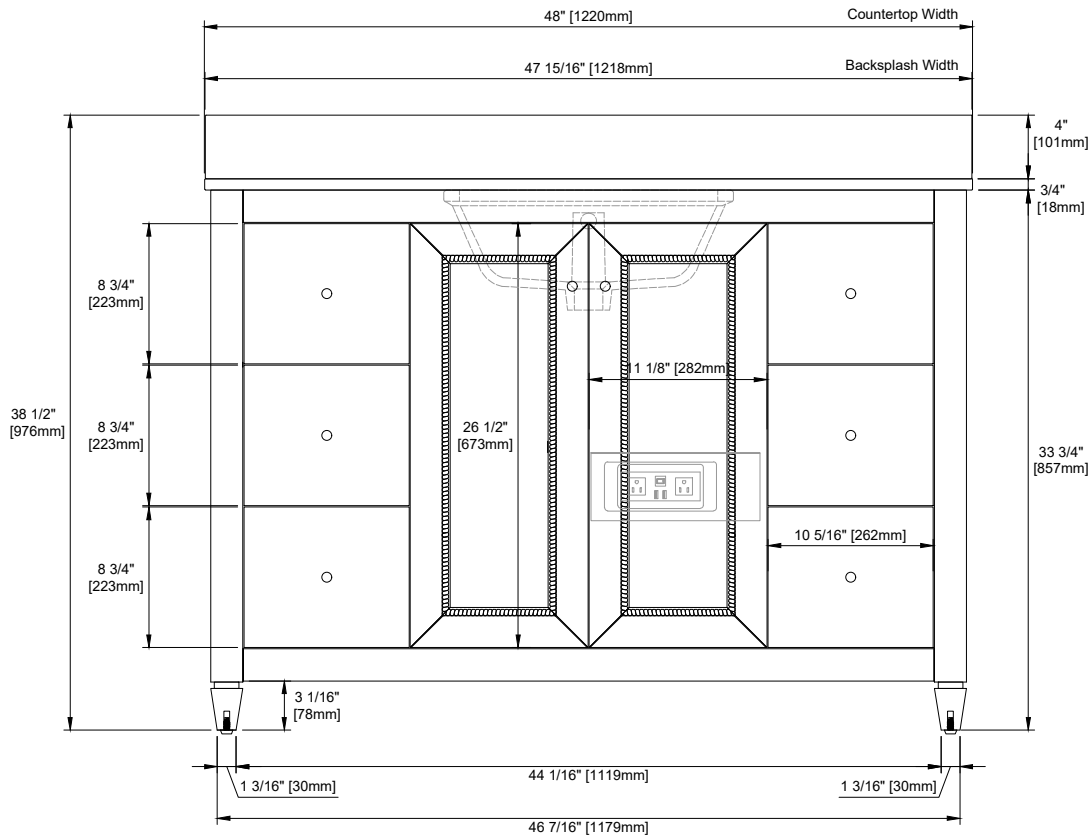

USB/Power Component: Yes (ETL5011080)

Cord Length: 6'6"

Installation Type: Floor standing

Assembly Required: Attach the top with sink to the cabinet

Hardware Material: Zinc Alloy

Hardware Finish: (BW, KNO) Champagne Brass & Satin Nickel

Sink Top Included: Yes

Sink Top Material: Glossy White Composite Stone

Number of Basins: One

Faucet: 8" Widespread, not included

Basin Overflow: Yes, facing front 1/3

Fits Drain Hole Size: 1-3/8"

Overall Dimensions

Width:48"

Depth:19"

Height:38-1/2"

includes 4" backsplash

ASME A112.19.2-2018/CSA B45.1-18

SINK MODEL: F2014B

CUPC FILE NO: 14592

48" SINGLE VANITY

N546-V48-BW
N546-V48-SBL

Top View

Front View

All dimensions are nominal
2/3

Version: 202509

48" SINGLE VANITY

N546-V48-BW
N546-V48-SBL

All dimensions are nominal
3/3