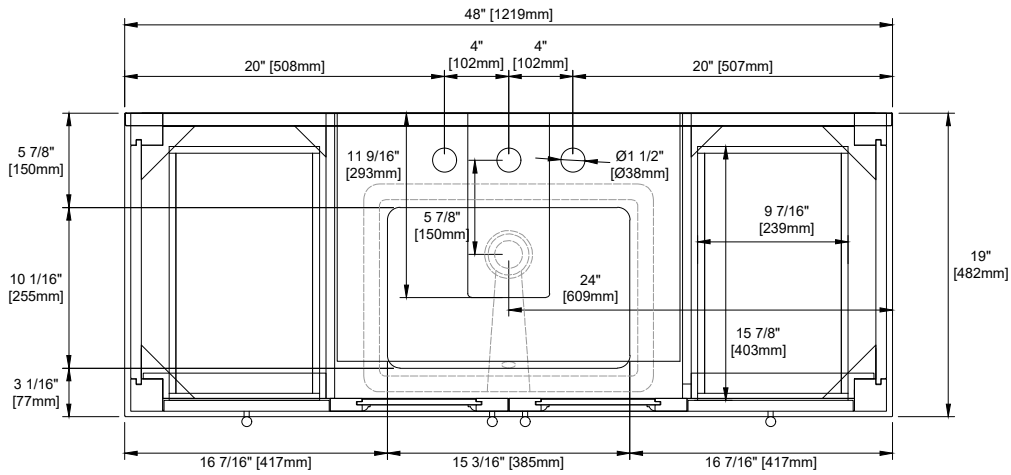

USB/Power Component: Yes (ETL5011080)

Cord Length: 6'6"

Installation Type: Floor standing

Assembly Required: Attach the top with sink to the cabinet

Hardware Material: Zinc Alloy

Hardware Finish: (BW, KNO) Champagne Brass & Satin Nickel

Sink Top Included: Yes

Sink Top Material: Glossy White Composite Stone

Number of Basins: One

Faucet: 8" Widespread, not included

Basin Overflow: Yes, facing front 1/3

Fits Drain Hole Size: 1-3/8"

Overall Dimensions

Width:48"

Depth:19"

Height:38-1/2"

includes 4" backsplash

ASME A112.19.2-2018/CSA B45.1-18

SINK MODEL: F2014B

CUPC FILE NO: 14592

48" SINGLE VANITY

N546-V48-BW
N546-V48-SBL

Top View

Front View

All dimensions are nominal
2/3

Version: 202509

48" SINGLE VANITY

N546-V48-BW
N546-V48-SBL

All dimensions are nominal
3/3