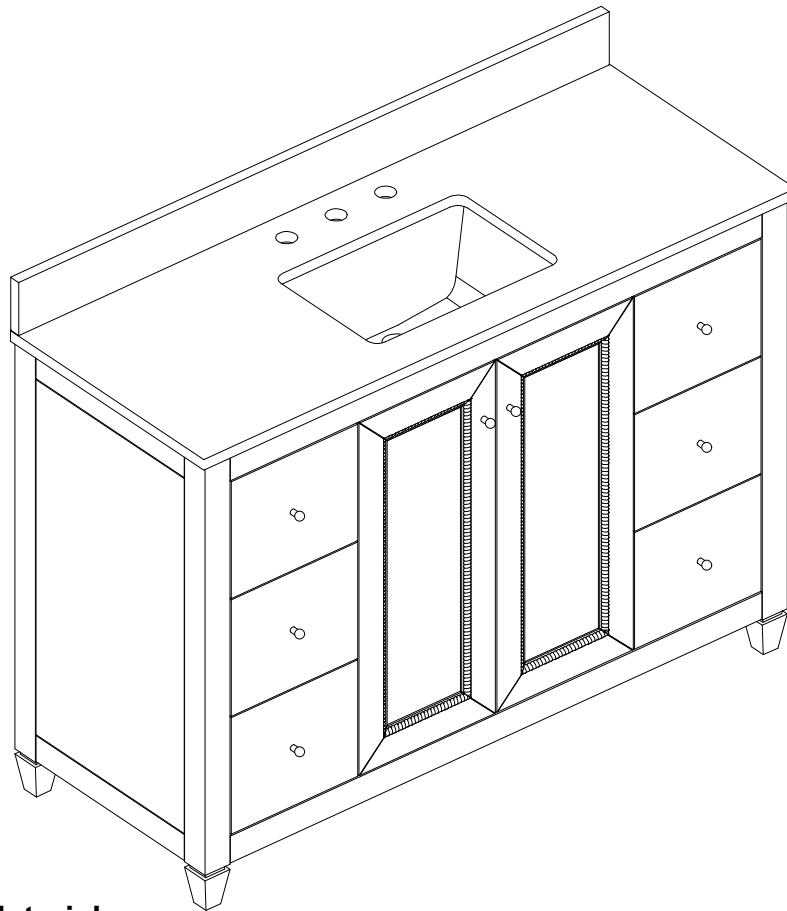

48" SINGLE VANITY

N546-V48-BW
N546-V48-SBL

Features and Materials

Solids: Poplar

Panels: MDF

Number of Doors: Two

Number of Drawers: Six

Hardware Features: European Soft Close Hinges, Full Extension, Soft Close Slides, Adjustable Levelers

USB/Power Component: Yes (ETL5011080)

Cord Length: 6'6"

Installation Type: Floor standing

Assembly Required: Attach the top with sink to the cabinet

Hardware Material: Zinc Alloy

Hardware Finish: (BW, KNO) Champagne Brass & Satin Nickel

Sink Top Included: Yes

Sink Top Material: Glossy White Composite Stone

Number of Basins: One

Faucet: 8" Widespread, not included

Basin Overflow: Yes, facing front 1/3

Fits Drain Hole Size: 1-3/8"

Overall Dimensions

Width:48"

Depth:19"

Height:38-1/2"

includes 4" backsplash

ASME A112.19.2-2018/CSA B45.1-18

SINK MODEL: F2014B

CUPC FILE NO: 14592

48" SINGLE VANITY