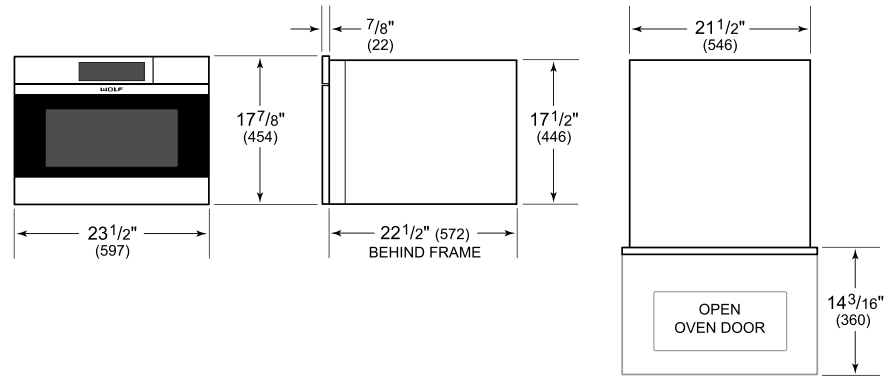

Solid Pan - 12 3/4" x 1 1/2" x 7"

Solid Pan - 17" x 1" x 14 5/8"

Standard Oven Rack

Temperature Probe

Accessories available through an authorized dealer.

For local dealer information, visit [subzero-wolf.com/locator](http://subzero-wolf.com/locator).

**PRODUCT SPECIFICATIONS**

Model	CSO2450CM/S
Dimensions	23 1/2"W x 17 7/8"H x 22 1/2"D
Oven Interior Dimensions	17 1/2"W x 10 3/4"H x 15 1/8"D
Overall Capacity	1.7 cu. ft.
Usable Capacity	1.2 cu. ft.
Door Clearance	14 3/16"
Weight	91 lbs
Electrical Supply	240/208 VAC, 60 Hz
Electrical Service	20 amp dedicated circuit
Conduit Length	4 Feet

**ELECTRICAL**

**NOTE:** Dimensions in parenthesis are in millimeters unless otherwise specified

**DIMENSIONS**

**FLUSH INSTALLATION**

\*Will be visible and should be finished to match cabinetry.

\*\*Dimension provides minimum reveals.