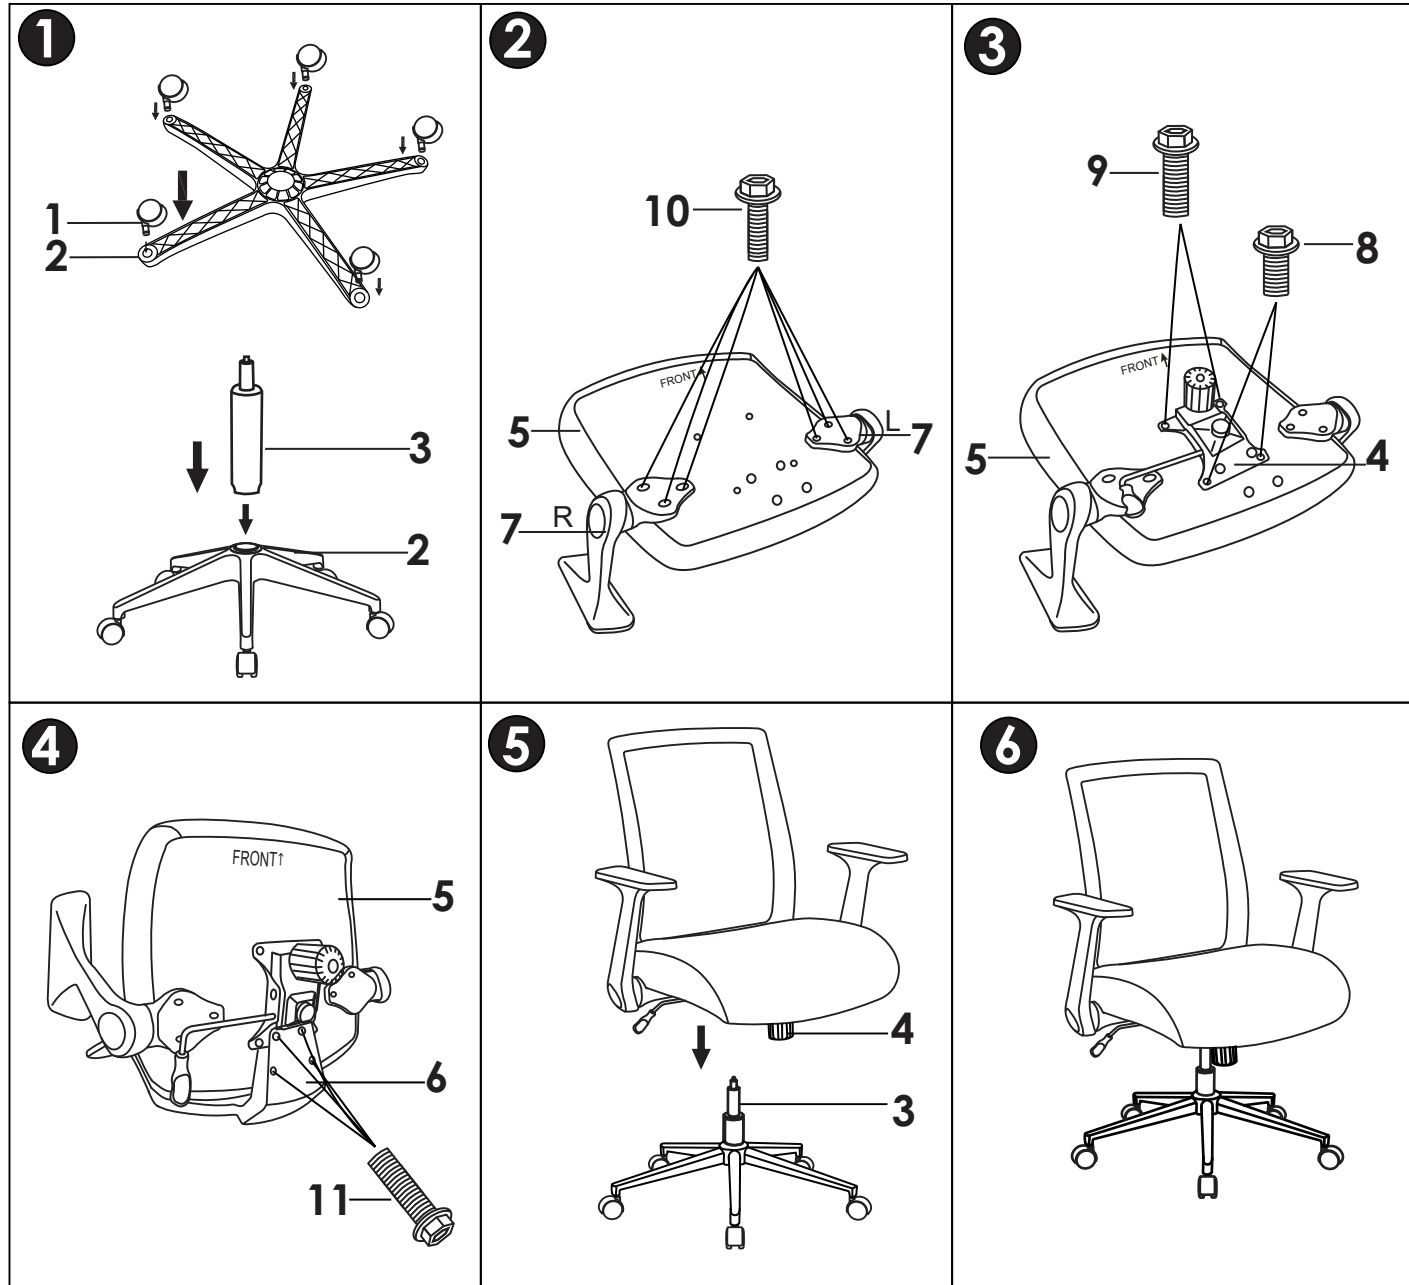

5401BK - Regency Squire Ergonomic Office Task Chair, Flip-Up Arms, Mesh Back - Black

1 x5	7 x2 Right Arm & Left Arm
2 x1	8 x2
3 x1	9 x2
4 x1	10 x6
5 x1	11 x4
6 x1	12 x1