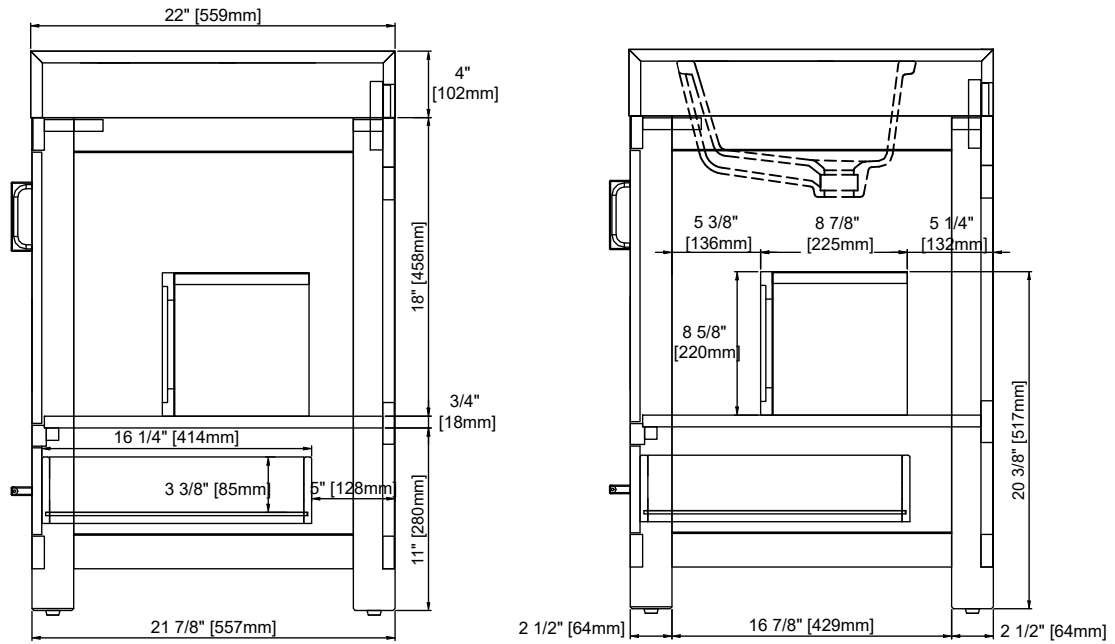

USB/Power Component: Yes, (ETL5011080)

Cord Length: 6'6"

Installation: Freestanding

Assembly Required: Attach the top with sink to the cabinet

Hardware Material and Finish: Zinc Alloy

(WMO) Black & Satin Nickel

Fits Drain Hole Size: 1-3/8"

## Overall Dimensions

Width:24"

Depth: 22"

Height:33-3/4"

ASME A112.19.2-2018/CSA B45.1-18

SINK MODEL: SNK-V1

CUPC FILE NO: 13093

# 24" SINGLE VANITY

N520-V24-WMO

N520-V24-WLD

Side View

Back View

All dimensions are nominal