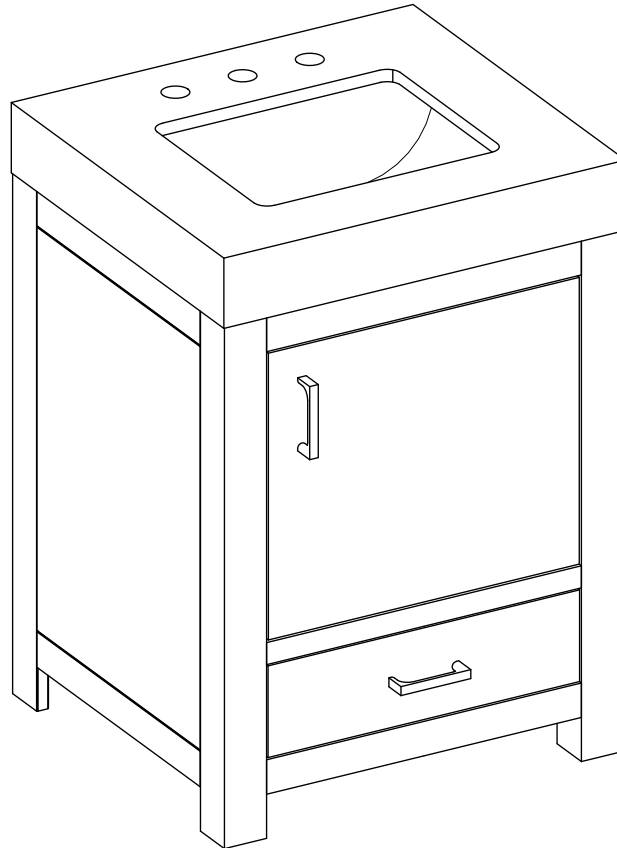

# 24" SINGLE VANITY

N520-V24-WMO

N520-V24-WLD

---

USB/Power Component: Yes, (ETL5011080)

Cord Length: 6'6"

Installation: Freestanding

Assembly Required: Attach the top with sink to the cabinet

Hardware Material and Finish: Zinc Alloy

(WMO) Black & Satin Nickel

(WLD) Black & Champagne Brass

Adjustable levelers

Sink Top Included: Yes

Sink Top Material : Glossy White Composite

Number of Basins: One

Faucet: 8" Widespread, not included

Basin Overflow: Yes, facing front

# 24" SINGLE VANITY

N520-V24-WMO

N520-V24-WLD

Side View

Back View

All dimensions are nominal