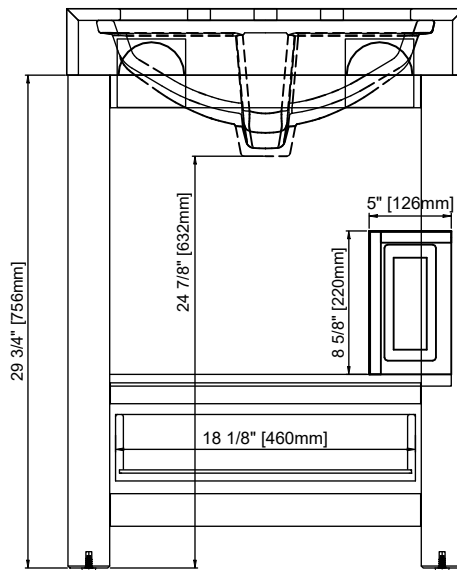

USB/Power Component: Yes, (ETL5011080)

Cord Length: 6'6"

Installation: Freestanding

Assembly Required: Attach the top with sink to the cabinet

Hardware Material and Finish: Zinc Alloy

(WMO) Black & Satin Nickel

Fits Drain Hole Size: 1-3/8"

## Overall Dimensions

Width:24"

Depth: 22"

Height:33-3/4"

ASME A112.19.2-2018/CSA B45.1-18

SINK MODEL: SNK-V1

CUPC FILE NO: 13093

# 24" SINGLE VANITY

N520-V24-WMO

N520-V24-WLD

Side View

Back View

All dimensions are nominal