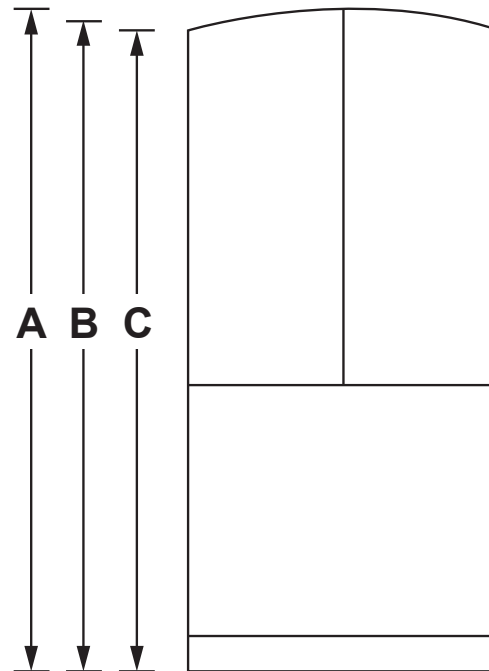

GFE26JBM/JEM/JMM/JSM

GE® ENERGY STAR® 25.6 Cu. Ft. French-Door Refrigerator

DIMENSIONS AND INSTALLATION INFORMATION (IN INCHES)

OVERALL DIMENSIONS	Height to top of door - crown or flat (in.) A	69-7/8
	Height to top of hinge (in.) B	69-3/4
	Height to top of case (in.) C	68-5/8
	Case depth without door (in.) D	29
	Case depth less door handle (in.) E	33-7/8
	Case depth with door handle (in.) F	36-3/8
	Depth with fresh food door open 90° (in.) G	48-3/4
	Width (in.) H	35-5/8
	Width with door open 90° inc. door handle (in.) I	38-5/8
AIR CLEARANCES	Each side (in.)	1/8
	Top (in.)	1
	Back (in.)	2