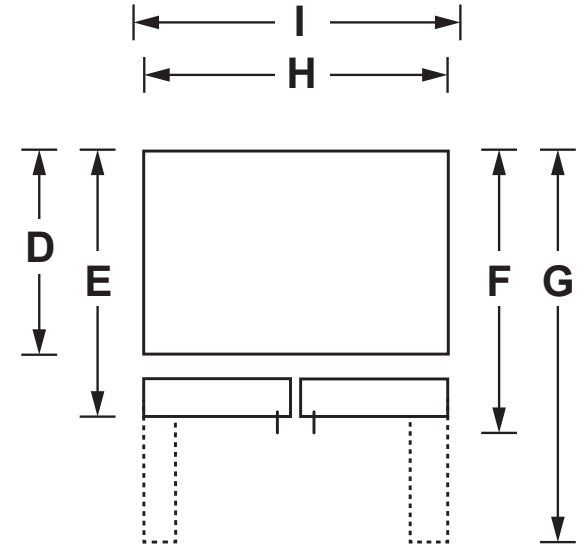

GFE26JBM/JEM/JMM/JSM

GE® ENERGY STAR® 25.6 Cu. Ft. French-Door Refrigerator

DIMENSIONS AND INSTALLATION INFORMATION (IN INCHES)

OVERALL DIMENSIONS	Height to top of door - crown or flat (in.) A	69-7/8
	Height to top of hinge (in.) B	69-3/4
	Height to top of case (in.) C	68-5/8
	Case depth without door (in.) D	29
	Case depth less door handle (in.) E	33-7/8
	Case depth with door handle (in.) F	36-3/8
	Depth with fresh food door open 90° (in.) G	48-3/4
	Width (in.) H	35-5/8
	Width with door open 90° inc. door handle (in.) I	38-5/8
AIR CLEARANCES	Each side (in.)	1/8
	Top (in.)	1
	Back (in.)	2