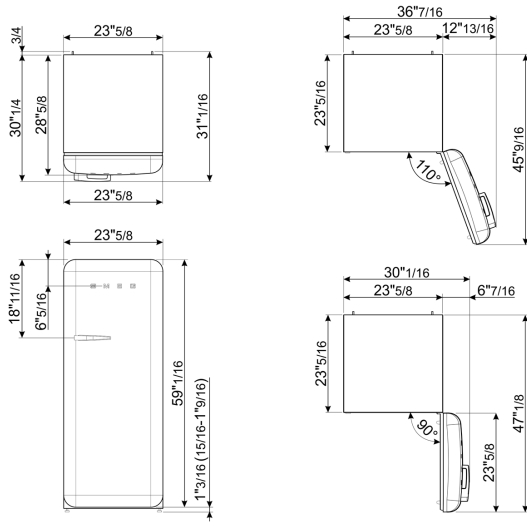

Refrigerator Inner Door

Number of adjustable door shelves	1
-----------------------------------	---

Other technical features

No. of compressors	1
Compressor type	Inverter

Performance / Energy Label

Freezer volume	0.92 cu. ft.
----------------	--------------

Width	23 11/16 "
Height	60 1/4 "
Depth without handle	28 11/16 "
Net weight	165 lbs

Product dimension drawing

Color option

FAB28URBE3
Color: Blue
Hinge position: Right
Decoration / Special
color:

FAB28URBL3
Color: Black
Hinge position: Right
Decoration / Special
color: