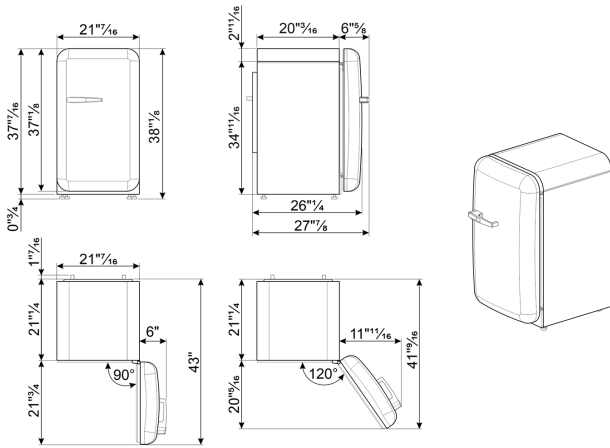

Energy Star	Yes
-------------	-----

Electrical Connection

Voltage (V)	120 V
Frequency (Hz)	60 Hz
Current	1.25 A
Plug	(B) NEMA 5-15P
Power cord length	70 7/8 "

Logistic Information

Width	21 7/16 "
Height	38 3/16 "
Depth without handle	25 15/16 "
Net weight	97 lbs

Product dimension drawing

Color option

FAB10URBL3
Color: Black
Hinge position: Right

FAB10URCR3
Color: Cream
Hinge position: Right

FAB10URPB3
Color: Pastel Blue
Hinge position: Right

FAB10URPG3
Color: Pastel green
Hinge position: Right