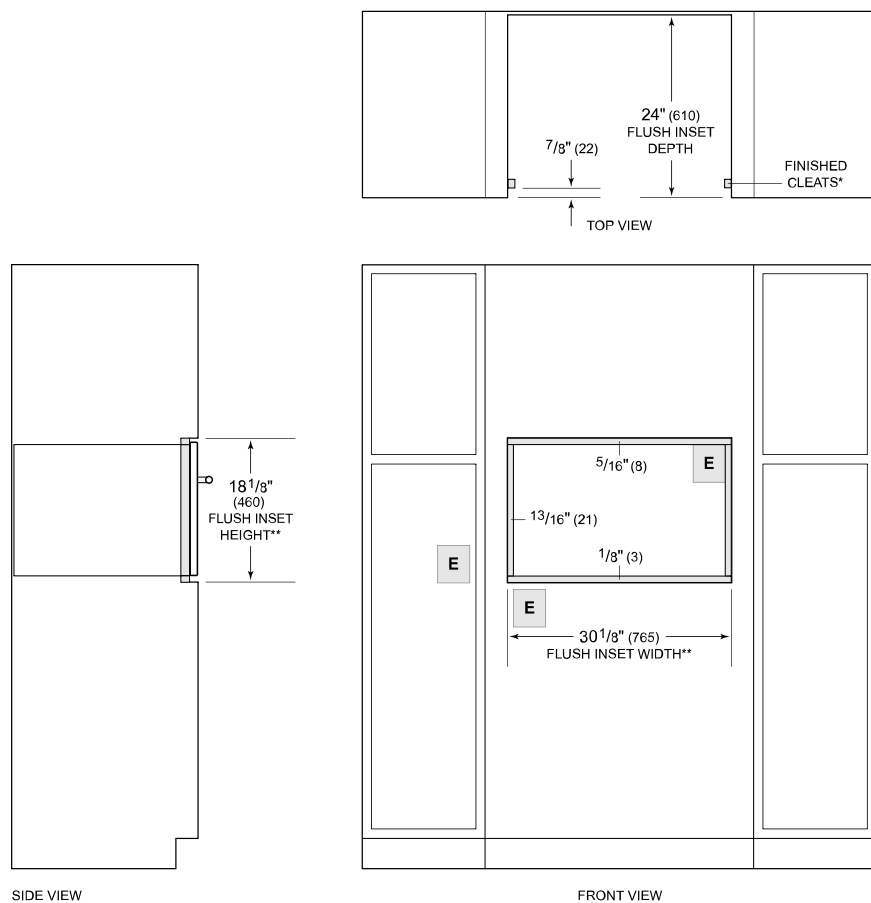

Perforated Pan - 24 3/4" x 1 1/8" x 14 5/8"

Solid Pan - 12 3/4" x 1 1/2" x 7"

Solid Pan - 24 3/4" x 1 1/8" x 14 5/8"

Standard Oven Rack

Temperature Probe

Accessories available through an authorized dealer.

For local dealer information, visit subzero-wolf.com/locator.

PRODUCT SPECIFICATIONS

Model	CSOP3050CM/B/T
Dimensions	29 7/8"W x 17 7/8"H x 22 1/2"D
Oven Interior Dimensions	25 1/4"W x 10 3/4"H x 15 1/8"D
Overall Capacity	2.4 cu. ft.
Usable Capacity	1.8 cu. ft.
Door Clearance	14 3/16"
Weight	91 lbs
Electrical Supply	240/208 VAC, 60 Hz
Electrical Service	20 amp dedicated circuit
Drain Line TestSpec	10' (3 m) corrugated drain tubing
Plumbing Supply	6.5' (2 m) braided tubing with 3/8" female compression fitting
Plumbing Pressure	15–145 psi
Conduit Length	4 Feet

ELECTRICAL

PLUMBING

NOTE: Dimensions in parenthesis are in millimeters unless otherwise specified

DIMENSIONS

FLUSH INSTALLATION

*Will be visible and should be finished to match cabinetry.

**Dimension provides minimum reveals.

NOTE: Location of electrical supply within opening may require additional cabinet depth.