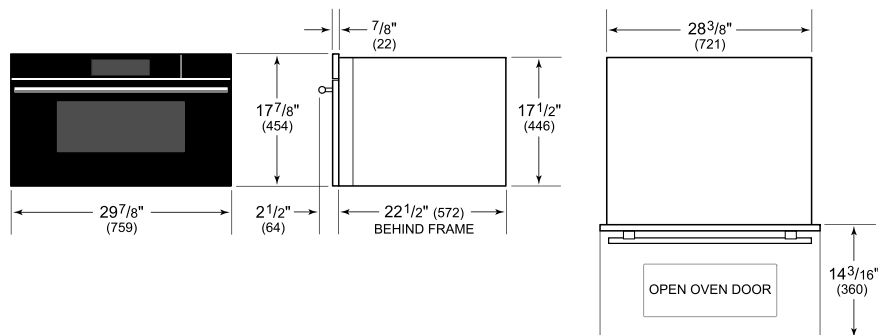

Perforated Pan - 24 3/4" x 1 1/8" x 14 5/8"

Solid Pan - 12 3/4" x 1 1/2" x 7"

Solid Pan - 24 3/4" x 1 1/8" x 14 5/8"

Standard Oven Rack

Temperature Probe

Accessories available through an authorized dealer.

For local dealer information, visit subzero-wolf.com/locator.

PRODUCT SPECIFICATIONS

Model	CSOP3050CM/B/T
Dimensions	29 7/8"W x 17 7/8"H x 22 1/2"D
Oven Interior Dimensions	25 1/4"W x 10 3/4"H x 15 1/8"D
Overall Capacity	2.4 cu. ft.
Usable Capacity	1.8 cu. ft.
Door Clearance	14 3/16"
Weight	91 lbs
Electrical Supply	240/208 VAC, 60 Hz
Electrical Service	20 amp dedicated circuit
Drain Line TestSpec	10' (3 m) corrugated drain tubing
Plumbing Supply	6.5' (2 m) braided tubing with 3/8" female compression fitting
Plumbing Pressure	15–145 psi
Conduit Length	4 Feet

ELECTRICAL

PLUMBING

NOTE: Dimensions in parenthesis are in millimeters unless otherwise specified

DIMENSIONS

FLUSH INSTALLATION

*Will be visible and should be finished to match cabinetry.

**Dimension provides minimum reveals.