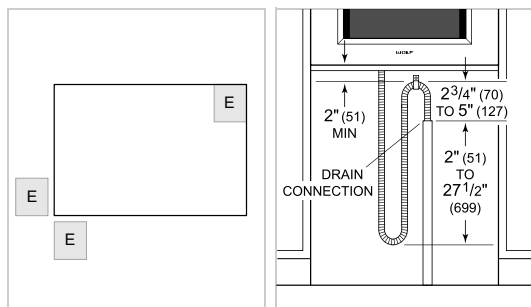

Perforated Pan - 24 3/4" x 1 1/8" x 14 5/8"

Solid Pan - 12 3/4" x 1 1/2" x 7"

Solid Pan - 24 3/4" x 1 1/8" x 14 5/8"

Standard Oven Rack

Temperature Probe

Accessories available through an authorized dealer.

For local dealer information, visit subzero-wolf.com/locator.

PRODUCT SPECIFICATIONS

Model	CSOP3050CM/B/T
Dimensions	29 7/8"W x 17 7/8"H x 22 1/2"D
Oven Interior Dimensions	25 1/4"W x 10 3/4"H x 15 1/8"D
Overall Capacity	2.4 cu. ft.
Usable Capacity	1.8 cu. ft.
Door Clearance	14 3/16"
Weight	91 lbs
Electrical Supply	240/208 VAC, 60 Hz
Electrical Service	20 amp dedicated circuit
Drain Line TestSpec	10' (3 m) corrugated drain tubing
Plumbing Supply	6.5' (2 m) braided tubing with 3/8" female compression fitting
Plumbing Pressure	15–145 psi
Conduit Length	4 Feet

ELECTRICAL

PLUMBING

NOTE: Dimensions in parenthesis are in millimeters unless otherwise specified

DIMENSIONS

FLUSH INSTALLATION

*Will be visible and should be finished to match cabinetry.

**Dimension provides minimum reveals.

NOTE: Location of electrical supply within opening may require additional cabinet depth.