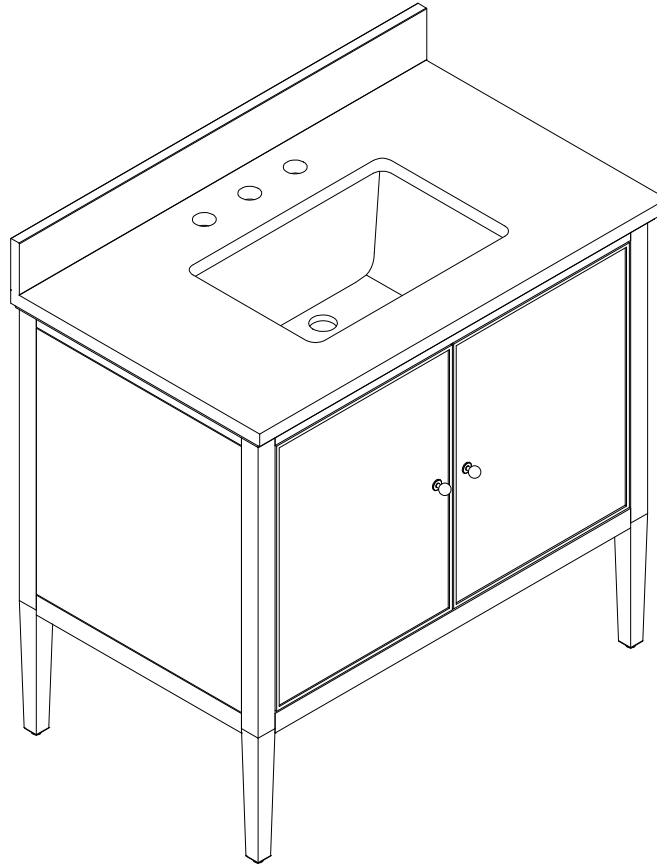

36" SINGLE VANITY

N542-V36-BW
N542-V36-KNO

Features and Materials

Solids: Rubberwood (KNO), Poplar (BW)
Veneers: (KNO) Engineered Oak
Panels: MDF
Number of Doors: Two
Hardware Features: European Soft Close Hinges, Full Extension, Soft Close Slides, Adjustable Levelers
USB/Power Component: Yes (ETL5011080)
Cord Length: 6'6"
Installation Type: Floor standing
Assembly Required: Attach the top with sink to the cabinet
Hardware Material: Zinc Alloy
Hardware Finish: (BW, KNO) Champagne Brass
Sink Top Included: Yes
Sink Top Material: Glossy White Composite Stone
Number of Basins: One
Faucet: 8" Widespread, not included
Basin Overflow: Yes, facing front
Fits Drain Hole Size: 1-3/8"

Overall Dimensions

Width: 36"
Depth: 22"
Height: 38-1/2"
includes 4" backsplash

ASME A112.19.2-2024/CSA B45.1-24

SINK MODEL: SNK-V1
CUPC FILE NO: 13093