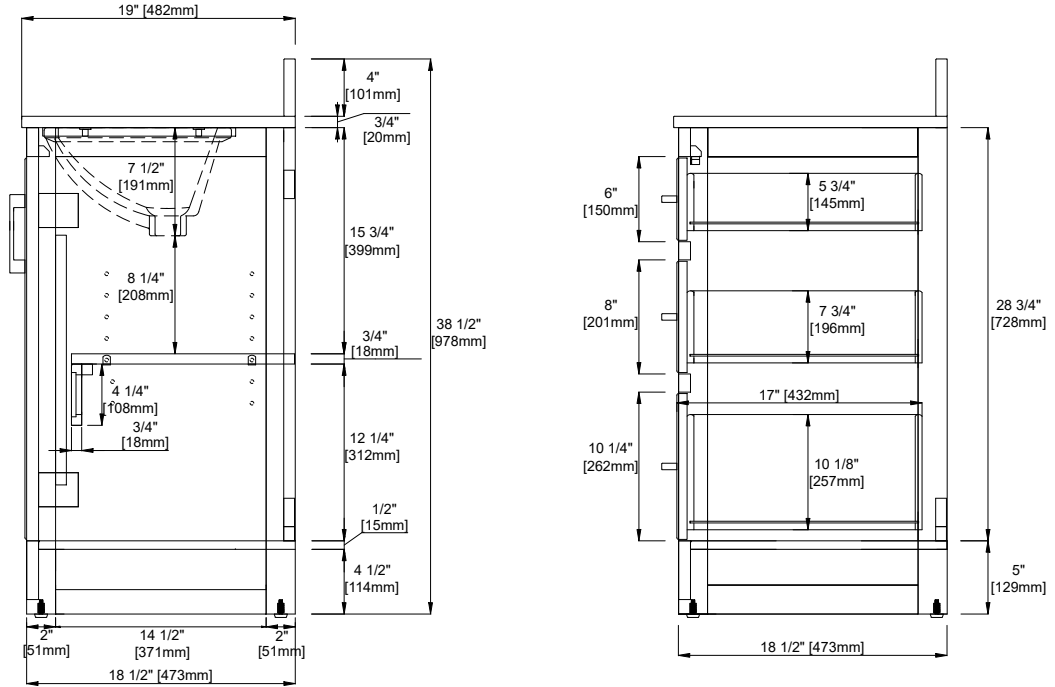

USB/Power Component: Yes (ETL5011080)

Cord Length: 6'6"

Installation Type: Floor Standing

Assembly Required: Attach the top with sink to the cabinet

Hardware Material and Finish: Zinc Alloy

(MPW, BW, DPO) Champagne Brass (SBL) Satin Nickel

## Overall Dimensions

Width:48"

Depth:19"

Height: 38-1/2"

ASME A112.19.2-2018/CSA B45.1-18

SINK MODEL: F2014B

CUPC FILE NO: 14592

# 48" SINGLE VANITY

N241-V48-MPW

N241-V48-BW

N241-V48-DPO

N241-V48-SBL

Visit Website for Warranty Information  
[venadesignsco.com](http://venadesignsco.com)

Side View

Back View

All dimensions are nominal