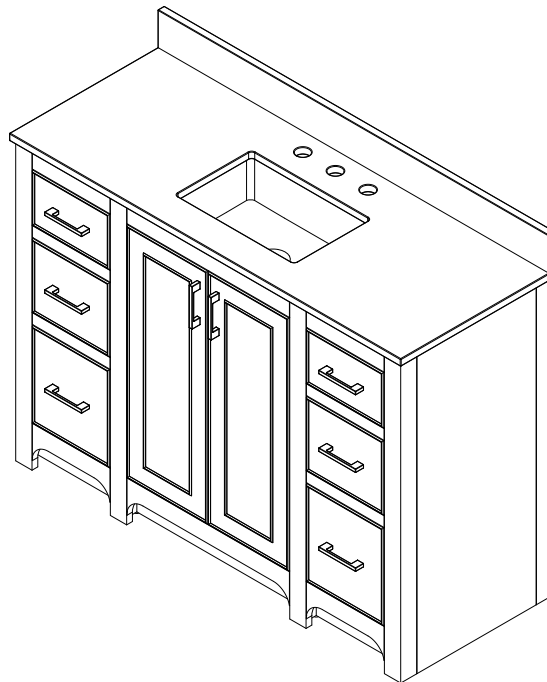

# 48" SINGLE VANITY

N241-V48-MPW

N241-V48-BW

N241-V48-DPO

N241-V48-SBL

Visit Website for Warranty Information  
venadesignsco.com

## Features and Materials

Solids: Yellow Poplar

Veneers: (MPW) Engineered Oak

Panels: MDF

Number of Doors: Two

Number of Drawers: Six

European Soft Close Hinges

Full Extension, Soft Close Drawer Slides

USB/Power Component: Yes (ETL5011080)

Cord Length: 6'6"

Installation Type: Floor Standing

Assembly Required: Attach the top with sink to the cabinet

Hardware Material and Finish: Zinc Alloy

(MPW, BW, DPO) Champagne Brass (SBL) Satin Nickel

## Overall Dimensions

Width:48"

Depth:19"

Height: 38-1/2"

ASME A112.19.2-2018/CSA B45.1-18

SINK MODEL: F2014B

CUPC FILE NO: 14592