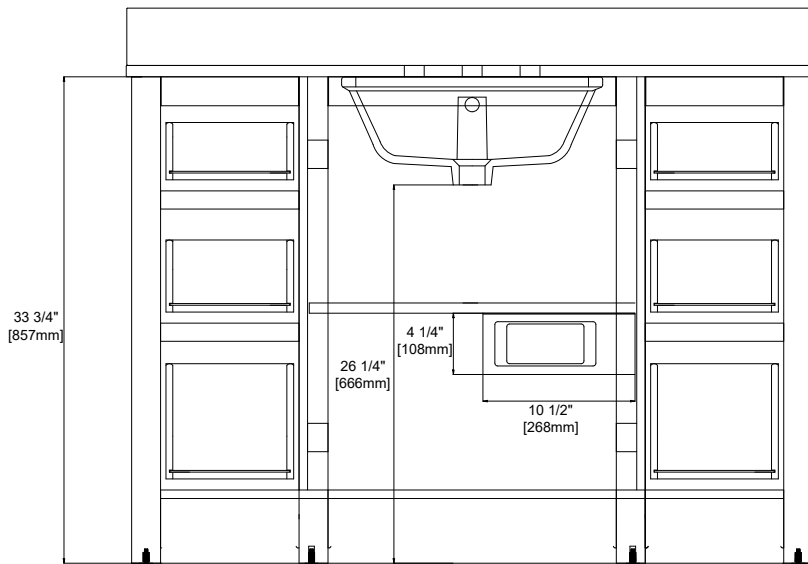

USB/Power Component: Yes (ETL5011080)

Cord Length: 6'6"

Installation Type: Floor Standing

Assembly Required: Attach the top with sink to the cabinet

Hardware Material and Finish: Zinc Alloy

(MPW, BW, DPO) Champagne Brass (SBL) Satin Nickel

## Overall Dimensions

Width:48"

Depth:19"

Height: 38-1/2"

ASME A112.19.2-2018/CSA B45.1-18

SINK MODEL: F2014B

CUPC FILE NO: 14592

# 48" SINGLE VANITY

N241-V48-MPW

N241-V48-BW

N241-V48-DPO

N241-V48-SBL

Visit Website for Warranty Information  
[venadesignsco.com](http://venadesignsco.com)

Side View

Back View

All dimensions are nominal