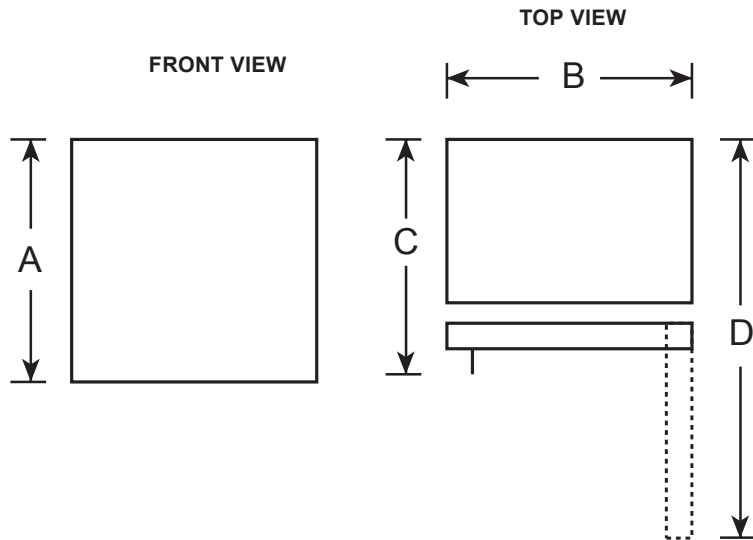

PWS06DSP/BP

GE Profile™ Wine Center

DIMENSIONS AND INSTALLATION INFORMATION (IN INCHES)

OVERALL DIMENSIONS	Height (in.) A	33-3/4
	Width (in.) B	23-2/5
	Depth with handle (in.) C	25
	Depth with door open 90° (in.) D	45-1/4
AIR CLEARANCES	Each side (in.)	0
	Top (in.)	0
	Back (in.)	0

FEATURES AND BENEFITS

Total Capacity: 4.8 Cu. Ft.

Capacity: 44 Wine Bottles

ADA Compliant: Yes

Energy Star: No

BI capable: Yes

Door Type: Glass

Reversible Door: No