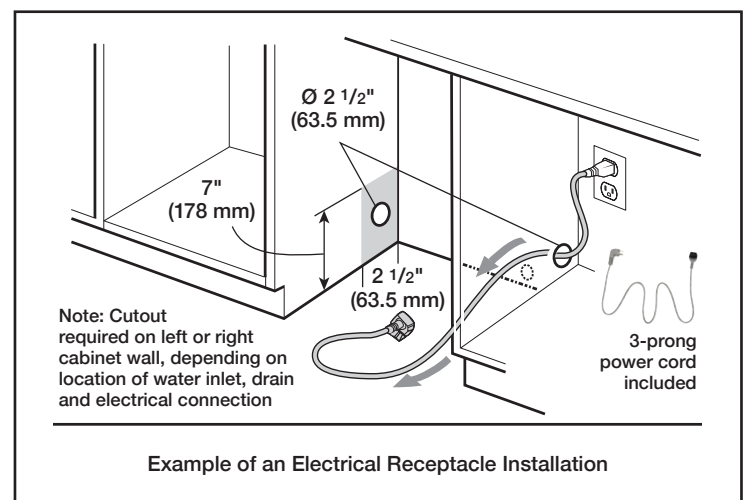

24" Recessed Handle ADA-compliant Dishwasher

BOSCH

Invented for life

300 Series – White SGE53B52UC

Installation Details

Accessories: To purchase Bosch accessories, cleaners & parts please visit www.bosch-home.com/us/store or call 1-800-944-2904 (Mon to Fri 5 am to 6 pm PST, Sat 6 am to 3 pm PST).

Notes: All height, width and depth dimensions are shown in inches. BSH reserves the absolute and unrestricted right to change product materials and specifications, at any time, without notice. Consult the product's installation instructions for final dimensional data and other details prior to making cutout.