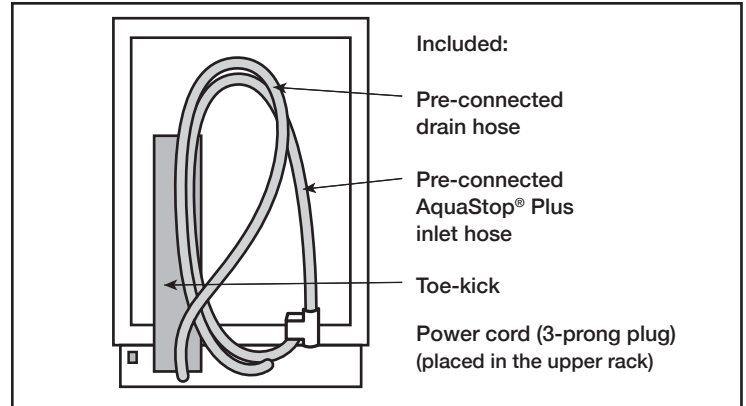

24" Recessed Handle ADA-compliant Dishwasher

BOSCH

Invented for life

300 Series – White SGE53B52UC

Installation Details

Accessories: To purchase Bosch accessories, cleaners & parts please visit www.bosch-home.com/us/store or call 1-800-944-2904 (Mon to Fri 5 am to 6 pm PST, Sat 6 am to 3 pm PST).

Notes: All height, width and depth dimensions are shown in inches. BSH reserves the absolute and unrestricted right to change product materials and specifications, at any time, without notice. Consult the product's installation instructions for final dimensional data and other details prior to making cutout.