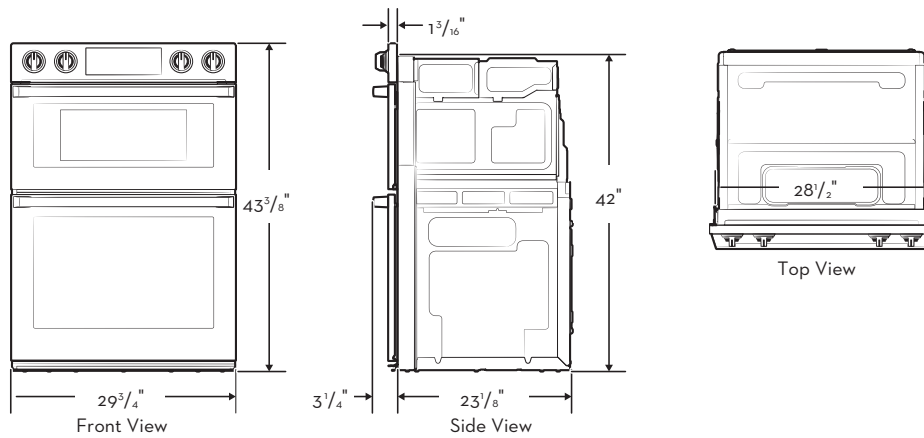

dacor 30-INCH COMBI WALL OVEN

APPLIANCE DIMENSIONS