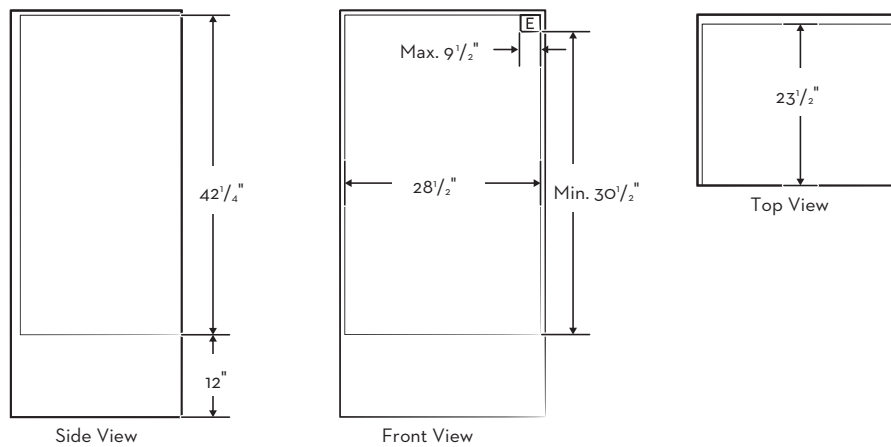

#### DIMENSIONS & WEIGHT

APPLIANCE DIMENSIONS (W X H X D) (IN.)	29 3/4" X 43 3/8" X 24 5/16"
REQUIRED CUTOUT SIZE (W X H X D) (IN.) (FLUSH)	30 1/4" X 43 11/16" X 24 7/8"
OVEN CAPACITY (CUBIC FEET)	5.1
MICROWAVE CAPACITY (CUBIC FEET)	1.9

## APPLIANCE DIMENSIONS

## INSTALLATION CUTOUT DIMENSIONS