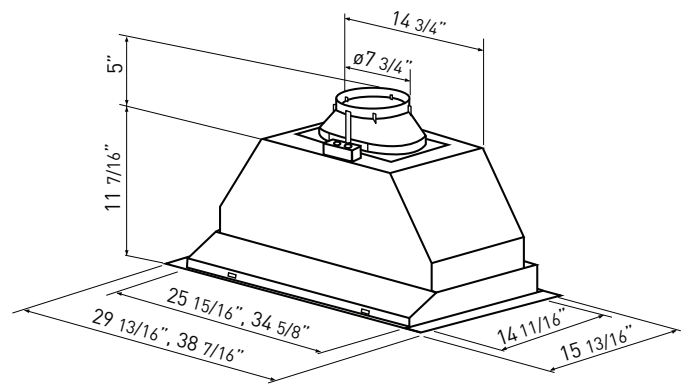

Today's Kitchen RANGE HOOD

29in

38in

RH005 - custom hood insert

cabinet bottom cut-out size (w x d): rh00529bs: 26 1/16in x 14 3/4in; rh00538bs: 34 11/16in x 14 3/4in

MODEL	RH00529BS / RH00538BS
SIZE	29in / 38in
NET WIDTH	29-13/16in / 38-7/16in
MAX. CFM	1000
MAX. SONES	8

FEATURES

color	stainless steel
controls	3-speed, mechanical slide
lights	(2) dual-level halogen / (4) dual-level halogen
filters	(2) professional baffle / (3) professional baffle

DUCT SPECS

top	8in round
back	n/a
recirculating	no

ACCESSORIES

RH00529S Liner	36" - AK0806AS, 42" - AK0842AS
RH00538S Liner	48" - AK0848AS, 54" - AK0854AS, 60" AK0860AS Liners have an adjustable depth of 20-1/8" - 23-1/2"

AC INPUT 120v, 60hz

AC POWER max. 720w @ 6.1a / max. 790w @ 6.7a

INSTALL HEIGHT* 26in - 36in

*install height is the distance between top of cooking surface and bottom of hood.