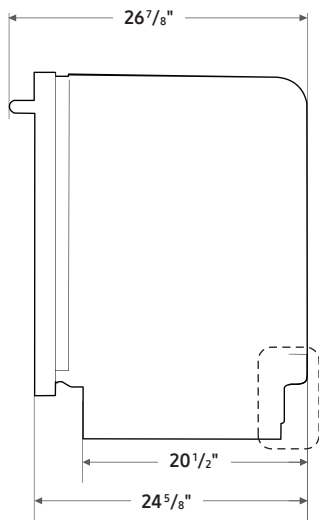

Warranty

One (1) Year All Parts and Labor
Five (5) Year Limited on Printed Circuit Board

Product Dimensions & Weight (WxHxD)

Dimensions: 23 3/4" x 33 3/4" x 24 5/8"
Weight: 64 lbs

Dimensions

Side View

Rear View

The water supply line, power cable and drain hose should go through this space behind the dishwasher. Then, the power cable runs in channels under the dishwasher to connections in the front.

Shipping Dimensions & Weight (WxHxD)

Dimensions: 26" x 35" x 29 1/7"
Weight: 73.9 lbs

Color

Stainless Steel

Black Stainless Steel

Black

White

Model

DW80R2031US