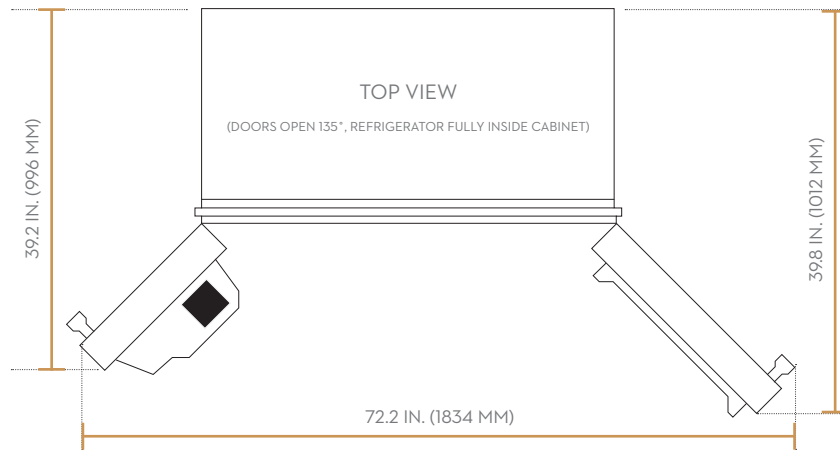

## DIMENSIONS & WEIGHT

APPLIANCE DIMENSIONS (H X W X D) (IN.)	83" X 42" X 25 4/5"
REQUIRED CUTOUT SIZE (H X W X D) (IN.)	84" X 41.5" X 24"
NET WEIGHT (LBS)	573.2

## TEMPERATURE RANGES

REFRIGERATOR	34°(1°) TO 44°(7°)
REFRIGERATOR - POWER COOL	34°(1°)
FEEZER	5°(-15°) TO -8° (-23°)
FEEZER - POWER FREEZE	-8° (-23°)

## APPLIANCE DIMENSIONS

A (WIDTH)	42" (1,066.8MM)
B (DEPTH)	24 5/8" (625.5MM)
C (HEIGHT)	83 1/2" (2,120.9MM)

## INSTALLATION CUTOUT DIMENSIONS

A (WIDTH)	41 1/2" (1,054.1MM)
B (DEPTH)	24" (609.6MM)
C (HEIGHT)	84" (2,136.6MM)