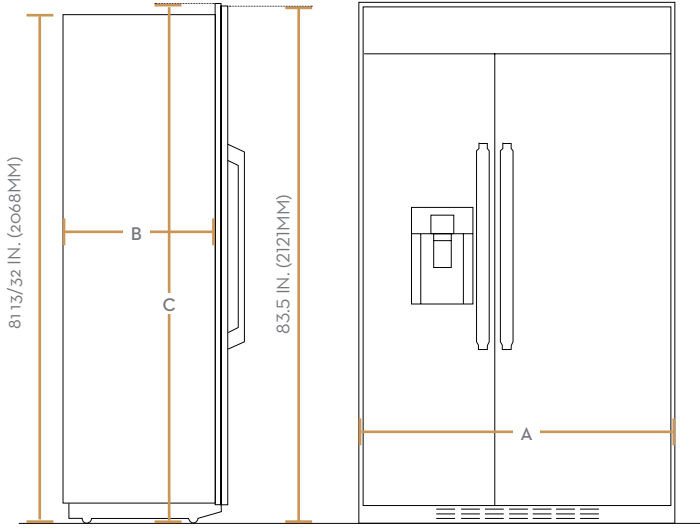

## DIMENSIONS & WEIGHT

APPLIANCE DIMENSIONS (H X W X D) (IN.)	83" X 42" X 25 4/5"
REQUIRED CUTOUT SIZE (H X W X D) (IN.)	84" X 41.5" X 24"
NET WEIGHT (LBS)	573.2

## TEMPERATURE RANGES

REFRIGERATOR	34°(1°) TO 44°(7°)
REFRIGERATOR - POWER COOL	34°(1°)
FEEZER	5°(-15°) TO -8° (-23°)
FEEZER - POWER FREEZE	-8° (-23°)

## APPLIANCE DIMENSIONS

A (WIDTH)	42" (1,066.8MM)
B (DEPTH)	24 5/8" (625.5MM)
C (HEIGHT)	83 1/2" (2,120.9MM)

## INSTALLATION CUTOUT DIMENSIONS

A (WIDTH)	41 1/2" (1,054.1MM)
B (DEPTH)	24" (609.6MM)
C (HEIGHT)	84" (2,136.6MM)