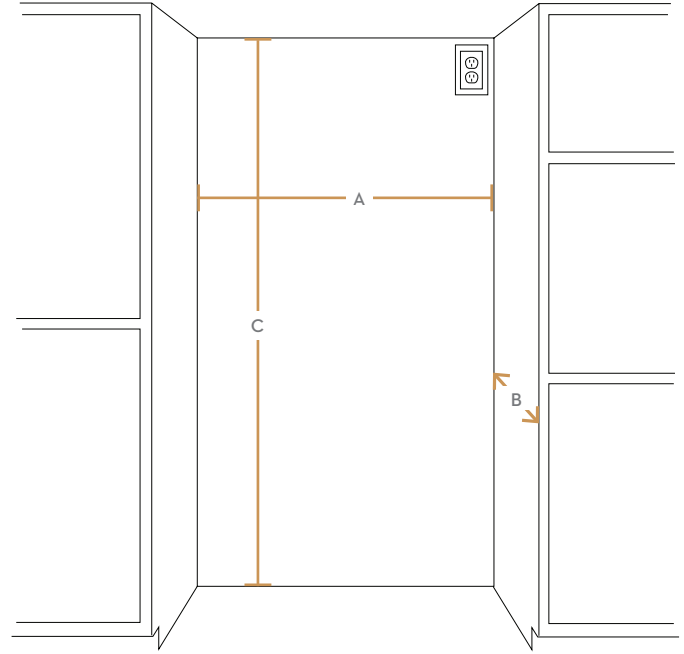

## APPLIANCE DIMENSIONS

A (WIDTH)	42" (1,066.8MM)
B (DEPTH)	24 5/8" (625.5MM)
C (HEIGHT)	83 1/2" (2,120.9MM)

## INSTALLATION CUTOUT DIMENSIONS

A (WIDTH)	41 1/2" (1,054.1MM)
B (DEPTH)	24" (609.6MM)
C (HEIGHT)	84" (2,136.6MM)