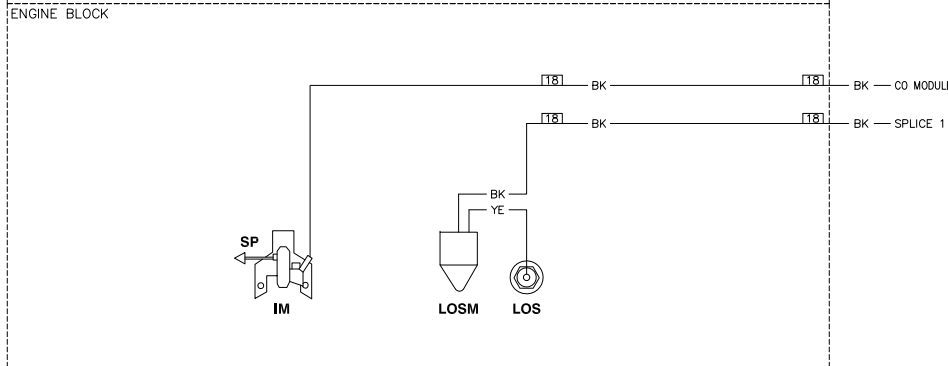

WIRING - DIAGRAM

NOTE:

AWG SIZE

SPICE NUMBER

WIRE SPLICE

LEGEND

AVR - AUTOMATIC VOLTAGE REGULATOR
 BA - BRUSH ASSEMBLY
 CB - CIRCUIT BREAKER
 IM - IGNITION MODULE
 LOSM - LOW OIL SHUTDOWN MODULE
 LOS - LOW OIL SWITCH
 SP - SPARK PLUG

WIRE COLOR LEGEND

BK - BLACK RD - RED
 BU - BLUE WH - WHITE
 GN - GREEN YE - YELLOW
 G/Y - GREEN/YELLOW

WIRING - DIAGRAM

DES. WT. PART. WT. DO NOT SCALE ALL DIMENSIONS ARE IN INCHES UNLESS OTHERWISE SPECIFIED. UNLESS OTHERWISE SPECIFIED: ALL DIMENSIONS ARE TO CENTER UNLESS OTHERWISE SPECIFIED. ALL DIMENSIONS ARE TO CENTER UNLESS OTHERWISE SPECIFIED. ALL DIMENSIONS ARE TO CENTER UNLESS OTHERWISE SPECIFIED.	DRAWING TITLE WD/SCHEMATIC GP3600 CO	GENERAC FILE NO. A0004757305.DWG SCALE NTS DATE 7/26/23 ALL APPROVALS ELECTRONICALLY STORED INSIDE WINDCHILL
DRAWN BY: NICOLECTC DATE: 7/26/23	FILE NO. A0004757305.DWG SCALE NTS DATE 7/26/23	REV. A