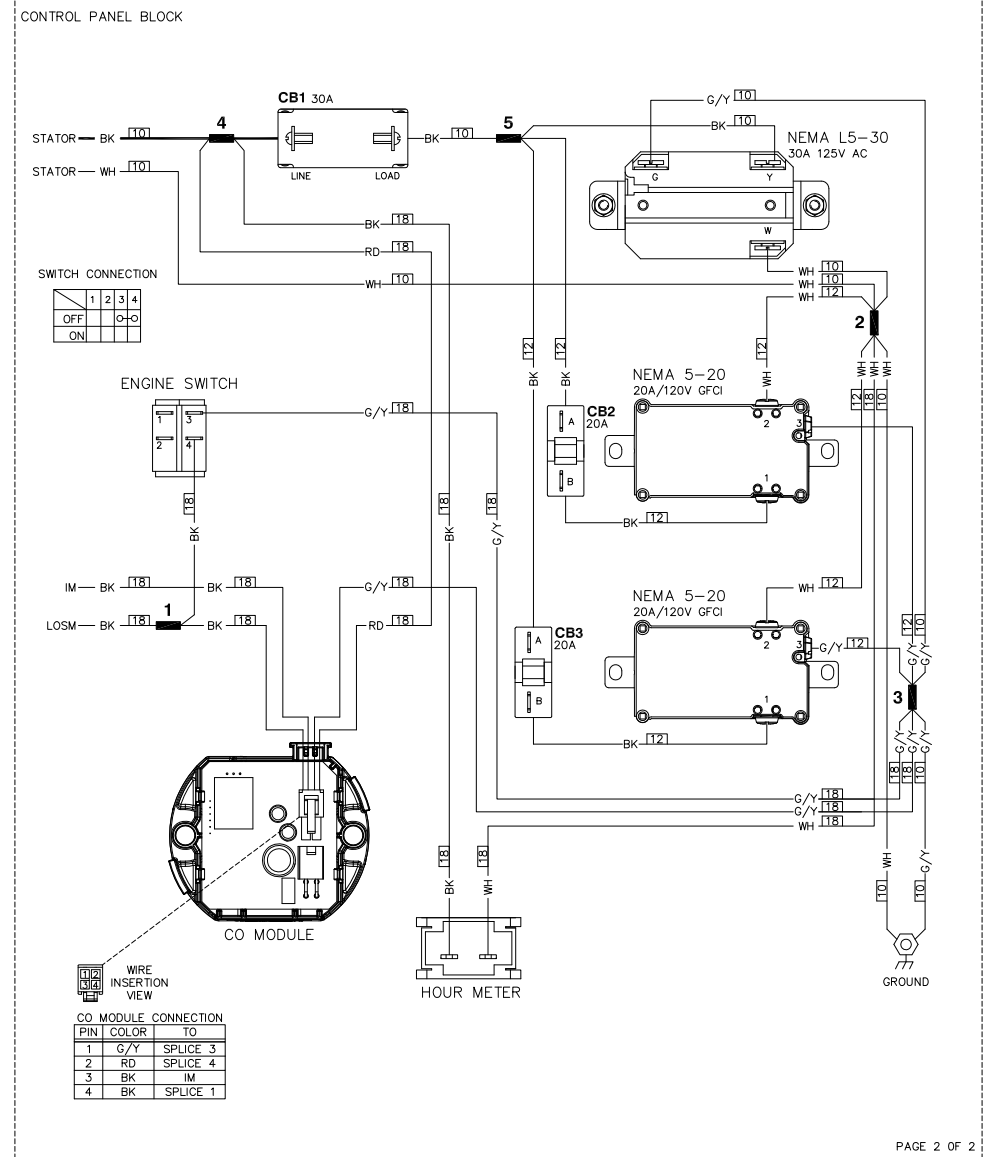

WIRING - DIAGRAM

NOTE:

AWG SIZE

SPICE NUMBER

WIRE SPLICE

LEGEND

AVR - AUTOMATIC VOLTAGE REGULATOR
 BA - BRUSH ASSEMBLY
 CB - CIRCUIT BREAKER
 IM - IGNITION MODULE
 LOSM - LOW OIL SHUTDOWN MODULE
 LOS - LOW OIL SWITCH
 SP - SPARK PLUG

WIRE COLOR LEGEND

BK - BLACK RD - RED
 BU - BLUE WH - WHITE
 GN - GREEN YE - YELLOW
 G/Y - GREEN/YELLOW

WIRING - DIAGRAM

DES. WT. PART. WT. DO NOT SCALE ALL DIMENSIONS ARE IN INCHES UNLESS OTHERWISE SPECIFIED. UNLESS OTHERWISE SPECIFIED: ALL DIMENSIONS ARE TO CENTER UNLESS OTHERWISE SPECIFIED. ALL DIMENSIONS ARE TO CENTER UNLESS OTHERWISE SPECIFIED. ALL DIMENSIONS ARE TO CENTER UNLESS OTHERWISE SPECIFIED.	DRAWING TITLE WD/SCHEMATIC GP3600 CO	GENERAC FILE NO. A0004757305.DWG SCALE NTS DATE 7/26/23 ALL APPROVALS ELECTRONICALLY STORED INSIDE WINDCHILL
DRAWN BY: NICOLECTC DATE: 7/26/23	FILE NO. A0004757305.DWG SCALE NTS DATE 7/26/23	REV. A