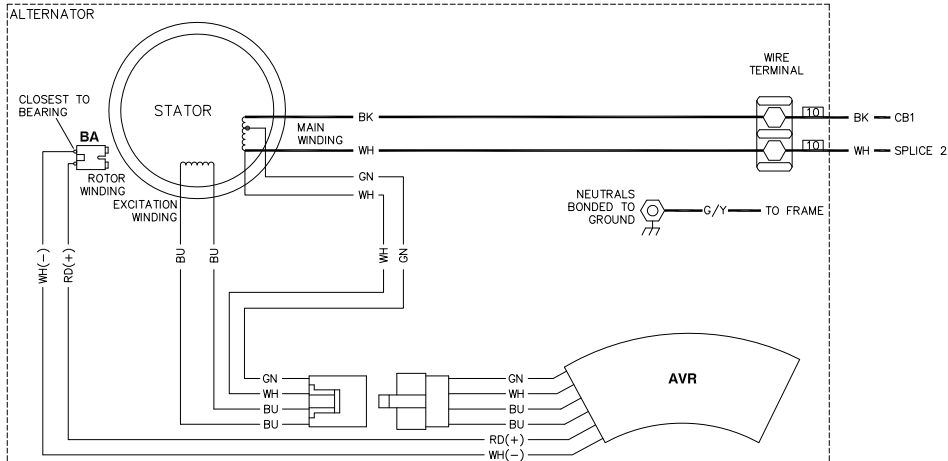

WIRING - DIAGRAM

NOTE:

AWG SIZE

SPICE NUMBER

WIRE SPLICE

LEGEND

AVR - AUTOMATIC VOLTAGE REGULATOR
 BA - BRUSH ASSEMBLY
 CB - CIRCUIT BREAKER
 IM - IGNITION MODULE
 LOSM - LOW OIL SHUTDOWN MODULE
 LOS - LOW OIL SWITCH
 SP - SPARK PLUG

WIRE COLOR LEGEND

BK - BLACK RD - RED
 BU - BLUE WH - WHITE
 GN - GREEN YE - YELLOW
 G/Y - GREEN/YELLOW

WIRING - DIAGRAM

DES. WT. PART. WT. DO NOT SCALE ALL DIMENSIONS ARE IN INCHES UNLESS OTHERWISE SPECIFIED. UNLESS OTHERWISE SPECIFIED: ALL DIMENSIONS ARE TO CENTER UNLESS OTHERWISE SPECIFIED. ALL DIMENSIONS ARE TO CENTER UNLESS OTHERWISE SPECIFIED. ALL DIMENSIONS ARE TO CENTER UNLESS OTHERWISE SPECIFIED.	DRAWING TITLE WD/SCHEMATIC GP3600 CO	GENERAC FILE NO. A0004757305.DWG SCALE NTS DATE 7/26/23 ALL APPROVALS ELECTRONICALLY STORED INSIDE WINDCHILL
DRAWN BY: NICOLECTC DATE: 7/26/23	FILE NO. A0004757305.DWG SCALE NTS DATE 7/26/23	REV. A