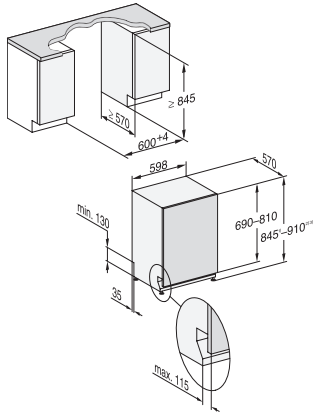

G 7186 SCVi SFP AutoDos

Fully integrated dishwashers in standard size

42 dB | Cutlery tray | ExtraComfort baskets | AutoDos | Miele@home

G7000/5000 SF, fully integrated dishwasher, 60cm
(installation drawing)

1) Plinth height 35-155 mm, 2) Plinth height 100-220 mm, 3) Appliance height max. 970 mm with plinth height conversion kit (Mat.-Nr. 6.394.761),