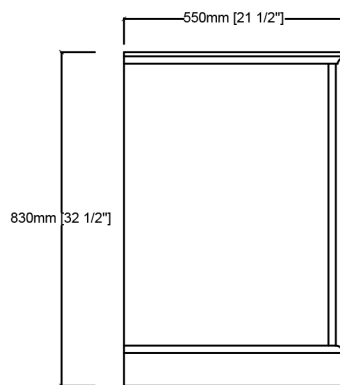

LEXORA

Length: 48"
Width: 22"
Height: 34"

MIRROR

TOP

FRONT VIEW

BACK VIEW

SIDE VIEW