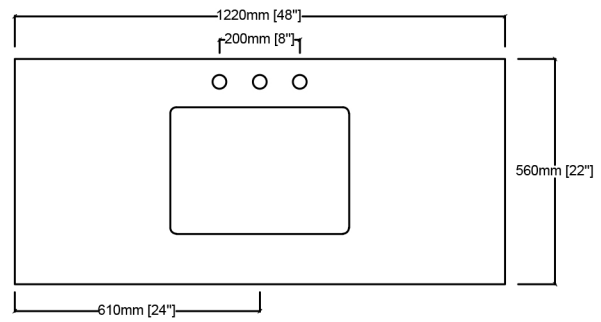

LEXORA

Length: 48"
Width: 22"
Height: 34"

MIRROR

TOP

FRONT VIEW

BACK VIEW

SIDE VIEW