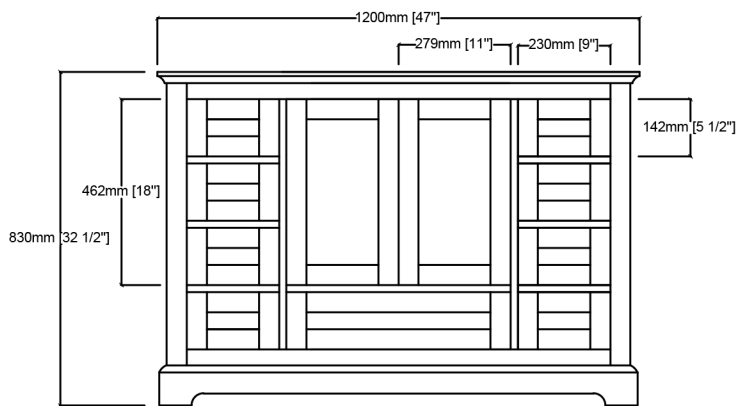

LEXORA

Length: 48"
Width: 22"
Height: 34"

MIRROR

TOP

FRONT VIEW

BACK VIEW

SIDE VIEW