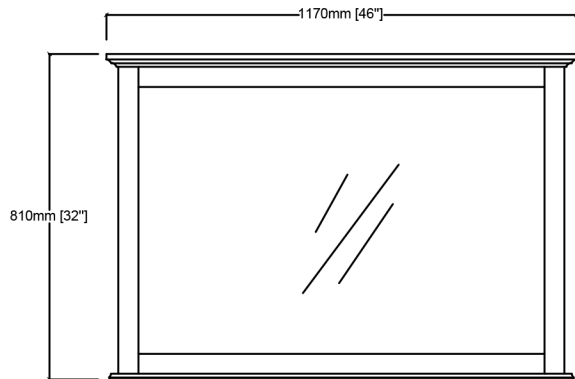

LEXORA

Length: 48"
Width: 22"
Height: 34"

MIRROR

TOP

FRONT VIEW

BACK VIEW

SIDE VIEW