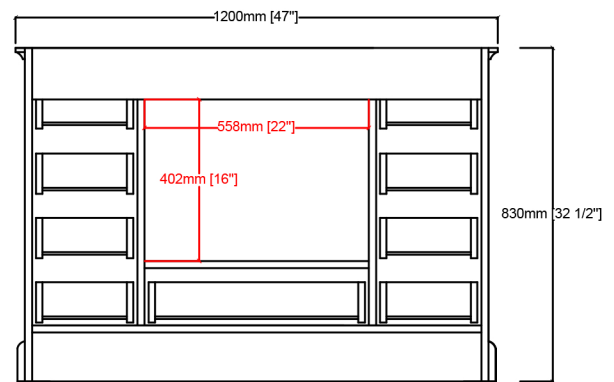

LEXORA

Length: 48"
Width: 22"
Height: 34"

MIRROR

TOP

FRONT VIEW

BACK VIEW

SIDE VIEW