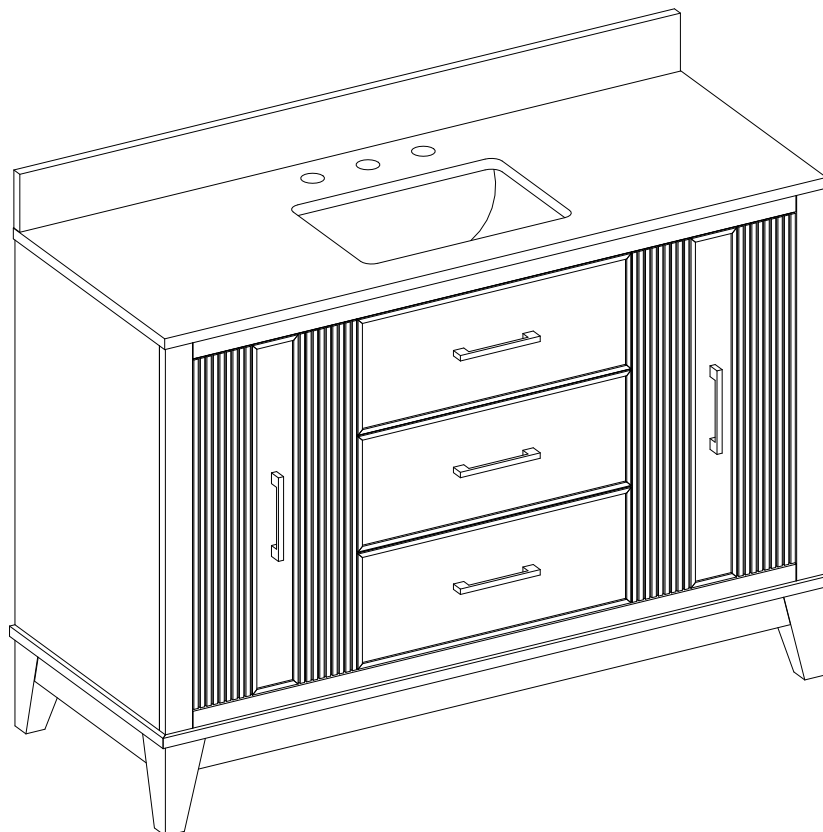

# 48" Single Vanity

N525-V48-SBL  
N525-V48-BW  
N525-V48-KNO

---

## Features and Materials

Solids: Poplar  
Veneer: (KNO) Engineered Wood  
Panels: MDF + Plywood  
Number of Doors: Two  
Number of Drawers: Three  
USB/Power Component: Yes (ETL5011080)  
Cord Length: 6'6"  
Installation: Freestanding  
Assembly Required: Attach the top with sink to the cabinet  
Hardware Material and Finish: Zinc Alloy (BW), Champagne Brass; (SBL), Satin Nickel  
European Soft Close Hinges  
Full Extensions, Soft Close Glides  
Adjustable levelers  
Sink Top Included: Yes  
Sink Top Material: Glossy White Composite  
Number of Basins: One  
Faucet: 8" Widespread -not included  
Basin Overflow: Yes - facing front  
Fits Drain Hole Size: 1-3/8"

## Overall Dimensions

Width: 48"  
Depth: 19"  
Height: 38-1/2"  
includes 4" Backsplash

ASME A112.19.2-2018/CSA B45.1-18

SINK MODEL: F2014B  
CUPC FILE NO: 14592

Version: 202512

# 48" Single Vanity

N525-V48-SBL  
 N525-V48-BW  
 N525-V48-KNO

Top View

Front View

All dimensions are nominal

Pull