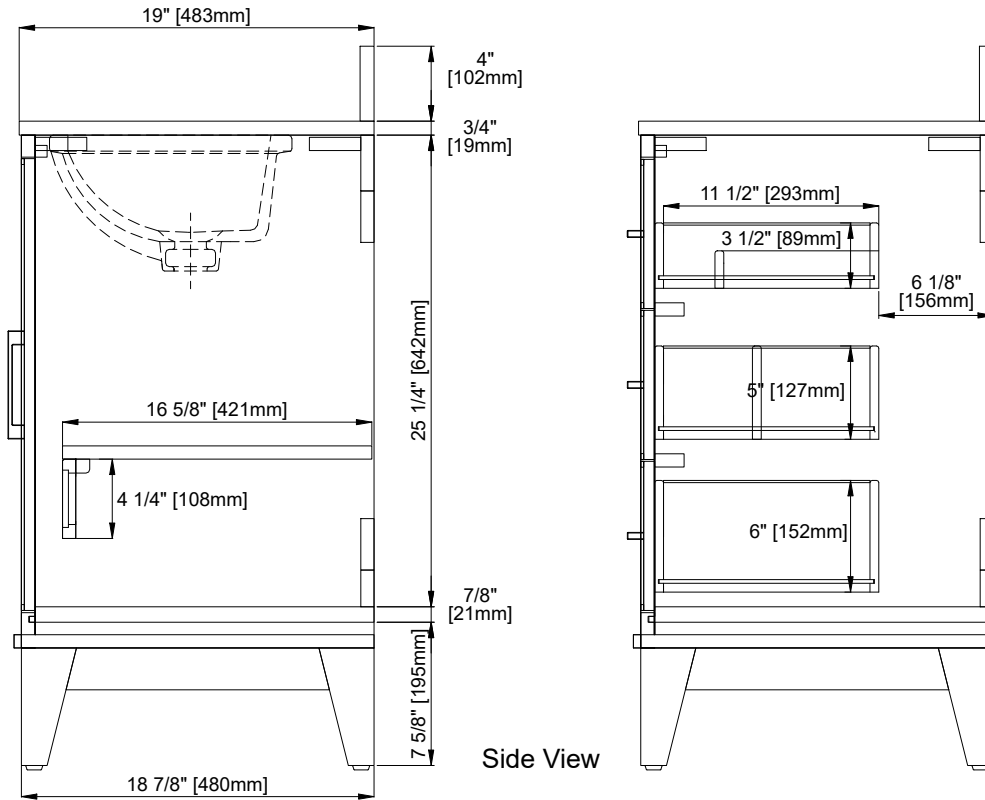

## Features and Materials

Solids: Poplar  
Veneer: (KNO) Engineered Wood  
Panels: MDF + Plywood  
Number of Doors: Two  
Number of Drawers: Three  
USB/Power Component: Yes (ETL5011080)  
Cord Length: 6'6"  
Installation: Freestanding  
Assembly Required: Attach the top with sink to the cabinet  
Hardware Material and Finish: Zinc Alloy (BW), Champagne Brass; (SBL), Satin Nickel  
European Soft Close Hinges  
Full Extensions, Soft Close Glides  
Adjustable levelers  
Sink Top Included: Yes  
Sink Top Material: Glossy White Composite  
Number of Basins: One  
Faucet: 8" Widespread -not included  
Basin Overflow: Yes - facing front  
Fits Drain Hole Size: 1-3/8"

## Overall Dimensions

Width: 48"  
Depth: 19"  
Height: 38-1/2"  
includes 4" Backsplash

ASME A112.19.2-2018/CSA B45.1-18

SINK MODEL: F2014B  
CUPC FILE NO: 14592

Version: 202512

# 48" Single Vanity

N525-V48-SBL  
 N525-V48-BW  
 N525-V48-KNO

Top View

Front View

All dimensions are nominal

Pull

# 48" Single Vanity

N525-V48-SBL  
 N525-V48-BW  
 N525-V48-KNO

All dimensions are nominal