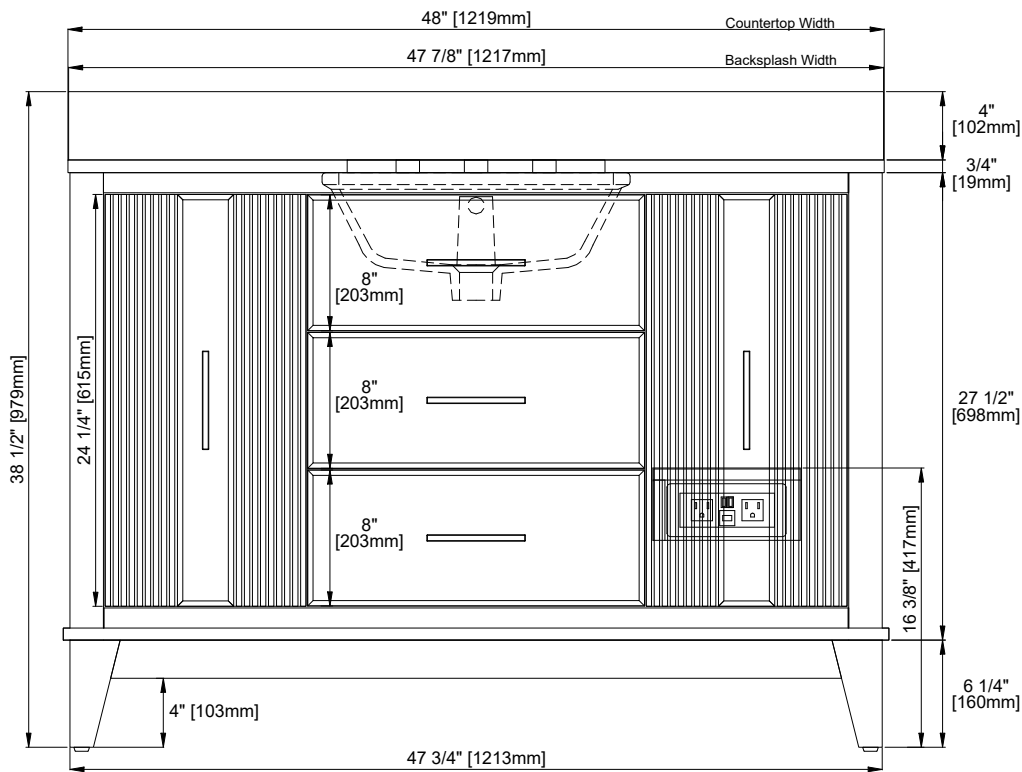

## Features and Materials

Solids: Poplar  
Veneer: (KNO) Engineered Wood  
Panels: MDF + Plywood  
Number of Doors: Two  
Number of Drawers: Three  
USB/Power Component: Yes (ETL5011080)  
Cord Length: 6'6"  
Installation: Freestanding  
Assembly Required: Attach the top with sink to the cabinet  
Hardware Material and Finish: Zinc Alloy (BW), Champagne Brass; (SBL), Satin Nickel  
European Soft Close Hinges  
Full Extensions, Soft Close Glides  
Adjustable levelers  
Sink Top Included: Yes  
Sink Top Material: Glossy White Composite  
Number of Basins: One  
Faucet: 8" Widespread -not included  
Basin Overflow: Yes - facing front  
Fits Drain Hole Size: 1-3/8"

## Overall Dimensions

Width: 48"  
Depth: 19"  
Height: 38-1/2"  
includes 4" Backsplash

ASME A112.19.2-2018/CSA B45.1-18

SINK MODEL: F2014B  
CUPC FILE NO: 14592

Version: 202512

# 48" Single Vanity

N525-V48-SBL  
 N525-V48-BW  
 N525-V48-KNO

Top View

Front View

All dimensions are nominal

Pull

# 48" Single Vanity

N525-V48-SBL  
 N525-V48-BW  
 N525-V48-KNO

All dimensions are nominal