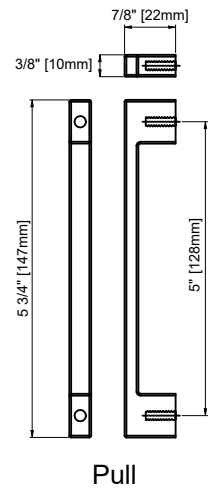

## Features and Materials

Solids: Poplar  
Veneer: (KNO) Engineered Wood  
Panels: MDF + Plywood  
Number of Doors: Two  
Number of Drawers: Three  
USB/Power Component: Yes (ETL5011080)  
Cord Length: 6'6"  
Installation: Freestanding  
Assembly Required: Attach the top with sink to the cabinet  
Hardware Material and Finish: Zinc Alloy (BW), Champagne Brass; (SBL), Satin Nickel  
European Soft Close Hinges  
Full Extensions, Soft Close Glides  
Adjustable levelers  
Sink Top Included: Yes  
Sink Top Material: Glossy White Composite  
Number of Basins: One  
Faucet: 8" Widespread -not included  
Basin Overflow: Yes - facing front  
Fits Drain Hole Size: 1-3/8"

## Overall Dimensions

Width: 48"  
Depth: 19"  
Height: 38-1/2"  
includes 4" Backsplash

ASME A112.19.2-2018/CSA B45.1-18

SINK MODEL: F2014B  
CUPC FILE NO: 14592

Version: 202512

# 48" Single Vanity

N525-V48-SBL  
 N525-V48-BW  
 N525-V48-KNO

Top View

Front View

All dimensions are nominal

Pull

# 48" Single Vanity

N525-V48-SBL  
 N525-V48-BW  
 N525-V48-KNO

All dimensions are nominal