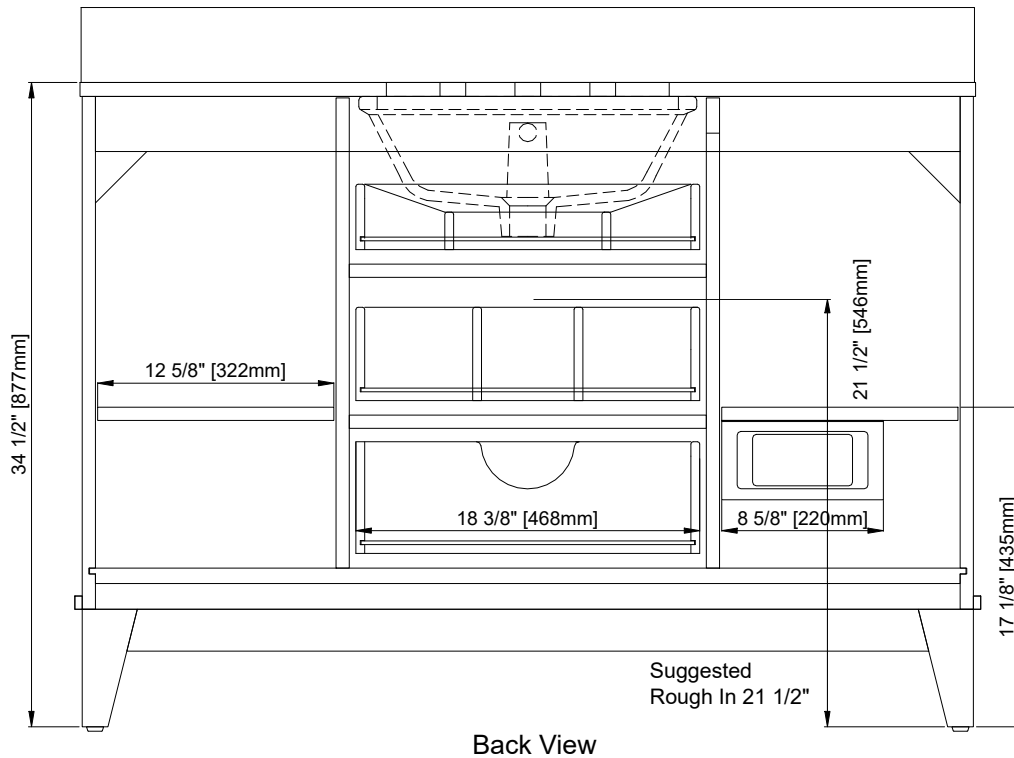

## Features and Materials

Solids: Poplar  
Veneer: (KNO) Engineered Wood  
Panels: MDF + Plywood  
Number of Doors: Two  
Number of Drawers: Three  
USB/Power Component: Yes (ETL5011080)  
Cord Length: 6'6"  
Installation: Freestanding  
Assembly Required: Attach the top with sink to the cabinet  
Hardware Material and Finish: Zinc Alloy (BW), Champagne Brass; (SBL), Satin Nickel  
European Soft Close Hinges  
Full Extensions, Soft Close Glides  
Adjustable levelers  
Sink Top Included: Yes  
Sink Top Material: Glossy White Composite  
Number of Basins: One  
Faucet: 8" Widespread -not included  
Basin Overflow: Yes - facing front  
Fits Drain Hole Size: 1-3/8"

## Overall Dimensions

Width: 48"  
Depth: 19"  
Height: 38-1/2"  
includes 4" Backsplash

ASME A112.19.2-2018/CSA B45.1-18

SINK MODEL: F2014B  
CUPC FILE NO: 14592

Version: 202512

# 48" Single Vanity

N525-V48-SBL  
 N525-V48-BW  
 N525-V48-KNO

Top View

Front View

All dimensions are nominal

Pull

# 48" Single Vanity

N525-V48-SBL  
 N525-V48-BW  
 N525-V48-KNO

All dimensions are nominal