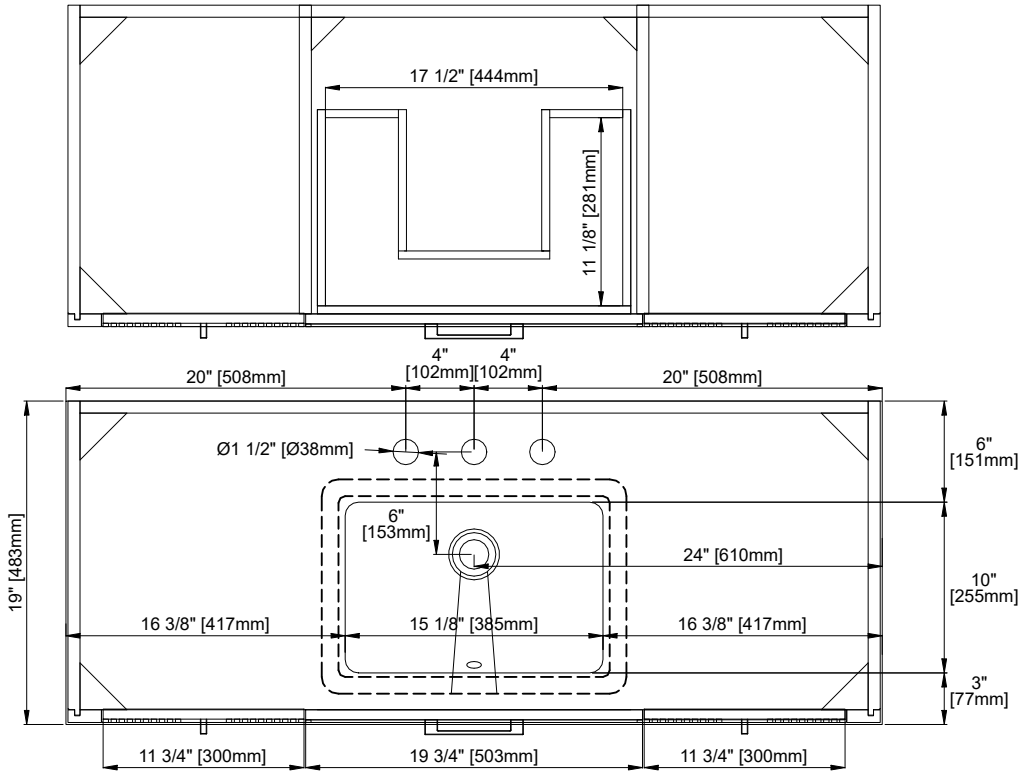

## Features and Materials

Solids: Poplar  
Veneer: (KNO) Engineered Wood  
Panels: MDF + Plywood  
Number of Doors: Two  
Number of Drawers: Three  
USB/Power Component: Yes (ETL5011080)  
Cord Length: 6'6"  
Installation: Freestanding  
Assembly Required: Attach the top with sink to the cabinet  
Hardware Material and Finish: Zinc Alloy (BW), Champagne Brass; (SBL), Satin Nickel  
European Soft Close Hinges  
Full Extensions, Soft Close Glides  
Adjustable levelers  
Sink Top Included: Yes  
Sink Top Material: Glossy White Composite  
Number of Basins: One  
Faucet: 8" Widespread -not included  
Basin Overflow: Yes - facing front  
Fits Drain Hole Size: 1-3/8"

## Overall Dimensions

Width: 48"  
Depth: 19"  
Height: 38-1/2"  
includes 4" Backsplash

ASME A112.19.2-2018/CSA B45.1-18

SINK MODEL: F2014B  
CUPC FILE NO: 14592

Version: 202512

# 48" Single Vanity

N525-V48-SBL  
 N525-V48-BW  
 N525-V48-KNO

Top View

Front View

All dimensions are nominal

Pull

# 48" Single Vanity

N525-V48-SBL  
 N525-V48-BW  
 N525-V48-KNO

All dimensions are nominal