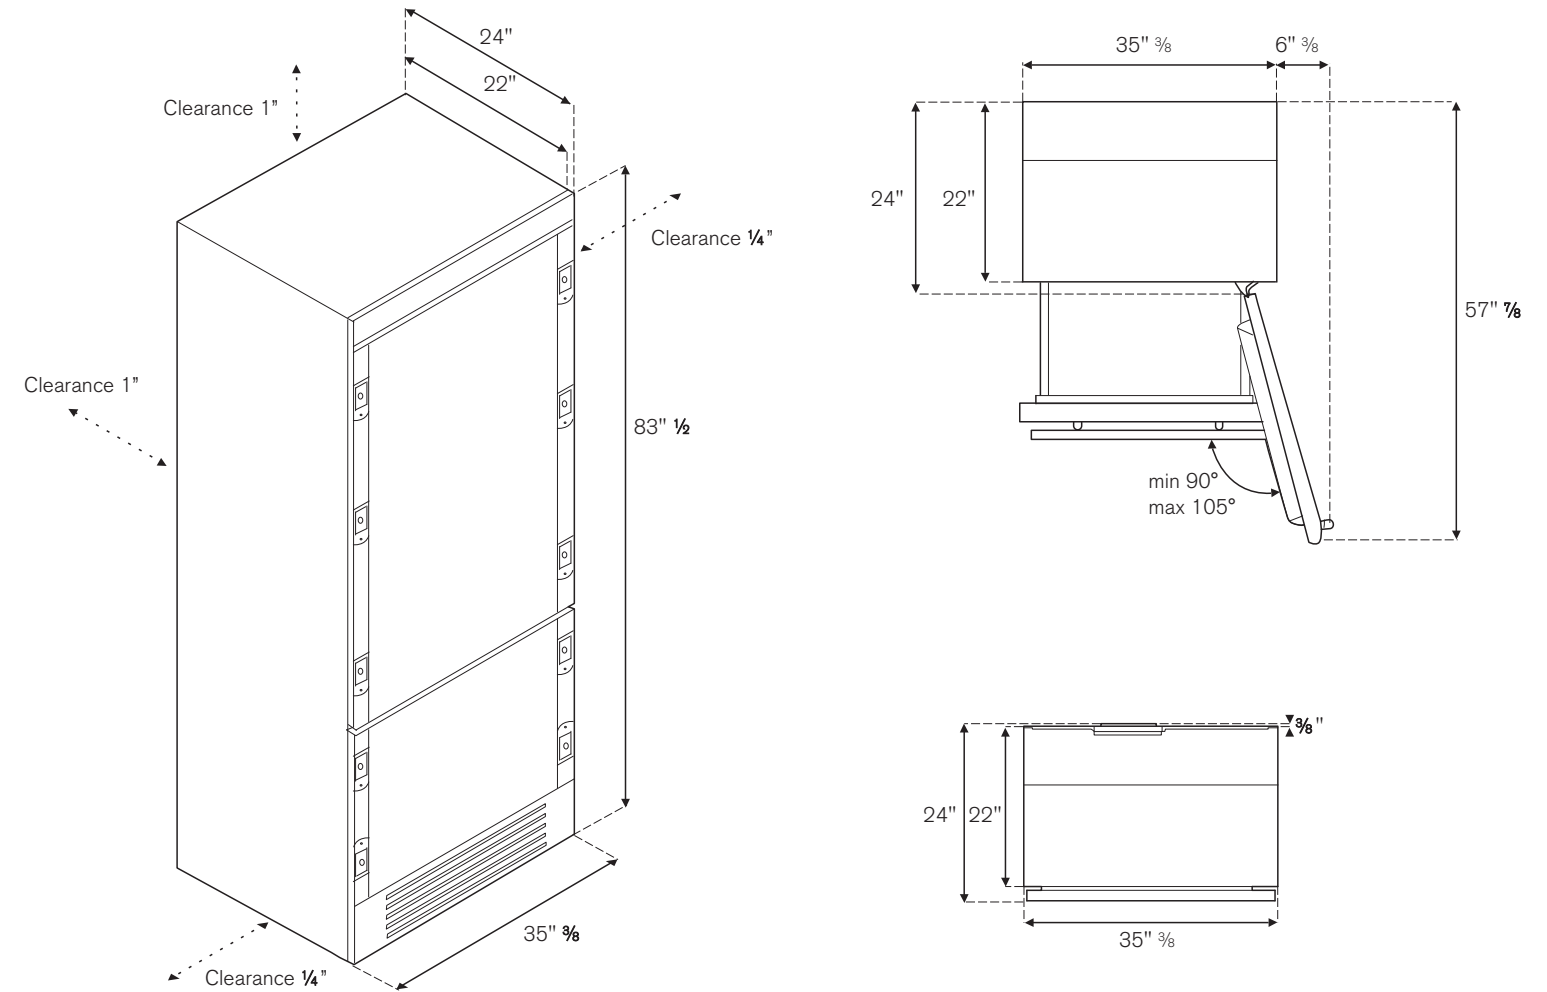

INSTALLATION INSTRUCTIONS

INSTALLATION: There shall be a space not less than 1 inch from the top of your refrigerator, not less than 1/4 inch from both sides and 1 inch or more from the back of the refrigerator to the adjacent walls respectively. This requirements is good for open and close of the door and also for heat emission.

DIMENSIONS

Depth without handles and without wooden cabinet panel	24"
Depth corpus	22"
Height	83 1/2"
Width	35 3/8"

Refrigerator handles are provided separately with dedicated commercial code and packaging.

Disclaimer: while every effort has been made to insure the accuracy of the information contained in this brochure, Fratelli Bertazzoni reserves the right to change any part of the information at any time without notice.

Fratelli Bertazzoni, Bertazzoni and the winged wheel brand icon are registered trademarks of Bertazzoni Spa.

WWW.BERTAZZONI.COM

TO COOK BEAUTIFULLY
WWW.BERTAZZONI.COM