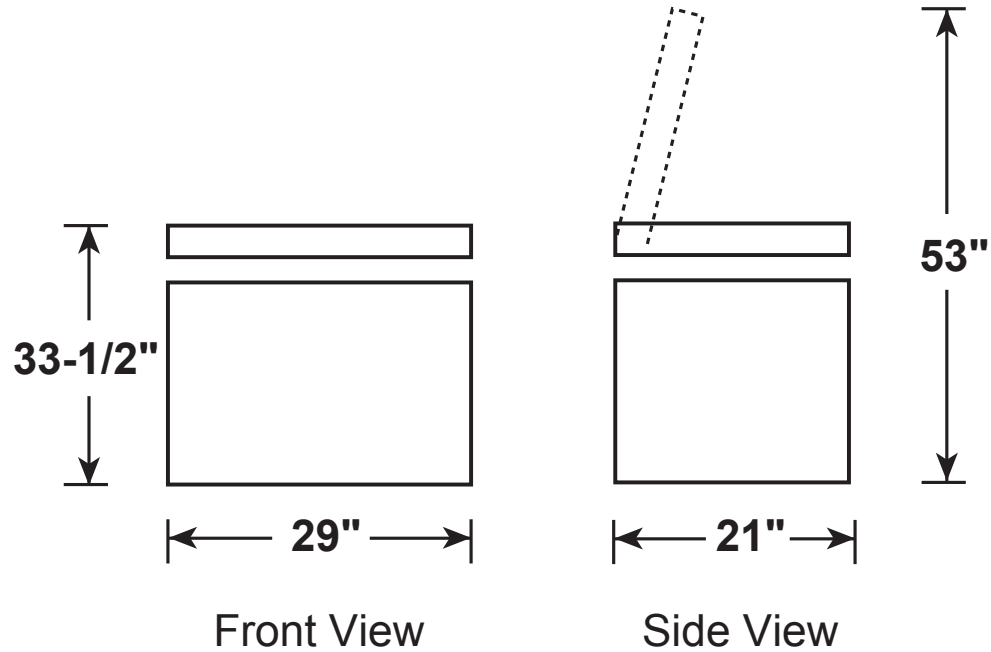

## GE Appliances 5.0 Cu. Ft. Manual Defrost Chest Freezer

### DIMENSIONS AND INSTALLATION INFORMATION (IN INCHES)

AIR CLEARANCE	
Each side (in.)	3
Back (in.)	3

For answers to your Monogram, GE Café™ Series, GE Profile™ Series or GE Appliances product questions, visit our website at [geappliances.com](http://geappliances.com) or call GE Answer Center® Service, 800.626.2000.