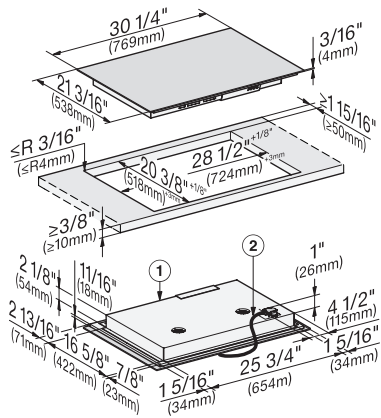

Automatic function	Con@ctivity 3.0
Pan and pan size recognition	•
Operation via touchpad sensors	SmartSelect
Display color	Yellow
Permanent pan recognition	•
Stop & Go function	•
Wipe protection	•
Recall function	•
Minute minder	•
AutoBoost	•
Keep-warm function	•
Individual setting options (e.g. acoustic signal tones)	•
Cleaning convenience	
Easy to clean ceramic glass	•
Safety	
Safety cut-out	•
Lock function	•
System lock	•
Integrated cooling blower	•
Overheating protection	•
Residual heat indicator	•
Technical data	
Dimensions (width) in in. (mm)	30 3/8 (769)
Dimensions (height) in in. (mm)	3 1/8 (77)
Depth in in. (mm)	21 1/4 (538)
Built-in height with mains connection box in in. (mm)	3 7/8 (98)
Cutout dimensions (width) in in. (mm)	28 5/8 in (724 mm)
Cutout dimensions (depth) in in. (mm)	20 1/2 in (518 mm)
Internal cutout dimensions in mm (width) with flush installation	749
Internal cutout dimensions in mm (depth) with flush installation	518
Weight in lbs. (kg)	46 (21)
External cutout dimensions in mm (width) with flush installation	773
External cutout dimensions in mm (depth) with flush installation	542
Total connected load in kW	7.60
Power cord length in in. (m)	3 (1.2)
Voltage in V	208-240
Frequency in Hz	50-60
Standard accessories	
Power cord	Yes

KM 7735 FL

30-inch induction cooktop, operated with its own controls with PowerFlex cooking area for maximum performance

KM7735FL – frameless overlaying installation

(*footnote) – drawing

① front, ② Flexible metal hose with power cords, L = 4' (1,200 mm),

KM7735FL – flush installation (*footnote) – drawing

① Front, ② Flexible metal hose with power cords, L = 4' (1,200 mm), ③ Stepped cut-out, natural stone countertop, ④ Wooden strip 1/2" (12 mm) (not supplied)