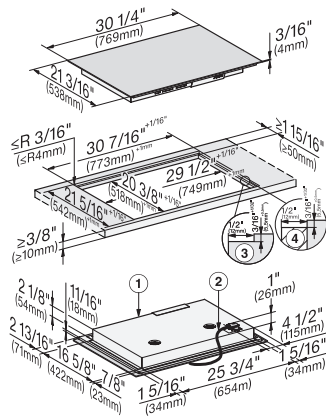

Automatic function	Con@ctivity 3.0
Pan and pan size recognition	•
Operation via touchpad sensors	SmartSelect
Display color	Yellow
Permanent pan recognition	•
Stop & Go function	•
Wipe protection	•
Recall function	•
Minute minder	•
AutoBoost	•
Keep-warm function	•
Individual setting options (e.g. acoustic signal tones)	•
Cleaning convenience	
Easy to clean ceramic glass	•
Safety	
Safety cut-out	•
Lock function	•
System lock	•
Integrated cooling blower	•
Overheating protection	•
Residual heat indicator	•
Technical data	
Dimensions (width) in in. (mm)	30 3/8 (769)
Dimensions (height) in in. (mm)	3 1/8 (77)
Depth in in. (mm)	21 1/4 (538)
Built-in height with mains connection box in in. (mm)	3 7/8 (98)
Cutout dimensions (width) in in. (mm)	28 5/8 in (724 mm)
Cutout dimensions (depth) in in. (mm)	20 1/2 in (518 mm)
Internal cutout dimensions in mm (width) with flush installation	749
Internal cutout dimensions in mm (depth) with flush installation	518
Weight in lbs. (kg)	46 (21)
External cutout dimensions in mm (width) with flush installation	773
External cutout dimensions in mm (depth) with flush installation	542
Total connected load in kW	7.60
Power cord length in in. (m)	3 (1.2)
Voltage in V	208-240
Frequency in Hz	50-60
Standard accessories	
Power cord	Yes

KM 7735 FL

30-inch induction cooktop, operated with its own controls with PowerFlex cooking area for maximum performance

KM7735FL – frameless overlaying installation

(*footnote) – drawing

① front, ② Flexible metal hose with power cords, L = 4' (1,200 mm),

KM7735FL – flush installation (*footnote) – drawing

① Front, ② Flexible metal hose with power cords, L = 4' (1,200 mm), ③ Stepped cut-out, natural stone countertop, ④ Wooden strip 1/2" (12 mm) (not supplied)