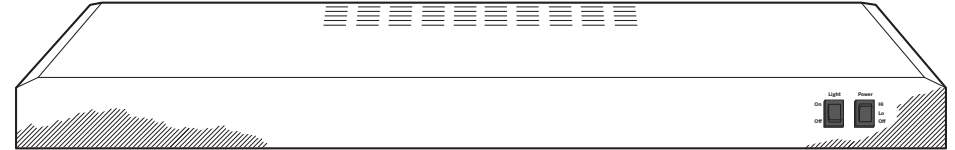

JVX5305EJ/SJ

GE Appliances 30" ENERGY STAR Certified Under The Cabinet Hood

FEATURES AND BENEFITS

Easy installation – 10 minutes or less by one person

Two-speed, 240-CFM venting system – Removes smoke, grease, odors and moisture

Front controls – Enjoy easy access and a subtle appearance

Dual LED lighting with nightlight – Choose bright light while cooking or low light at night

Convertible venting options – Select recirculating or external venting

Vertical and rear exhaust – Exhausts from the top or rear of the hood

Appearance (Fully enclosed bottom) – Enjoy a sleek appearance from every angle

Dishwasher safe filter - Filters grease and is dishwasher-safe

Model JVX5305SJSS – Stainless steel

Model JVX5305EJES – Slate

CFM/SONES RATINGS	
Exhaust High Speed (HS)	240/5.5
Exhaust Working Speed (WS)	120/1.2

*Not ENERGY STAR Certified if hood is installed in a non-vented configuration.