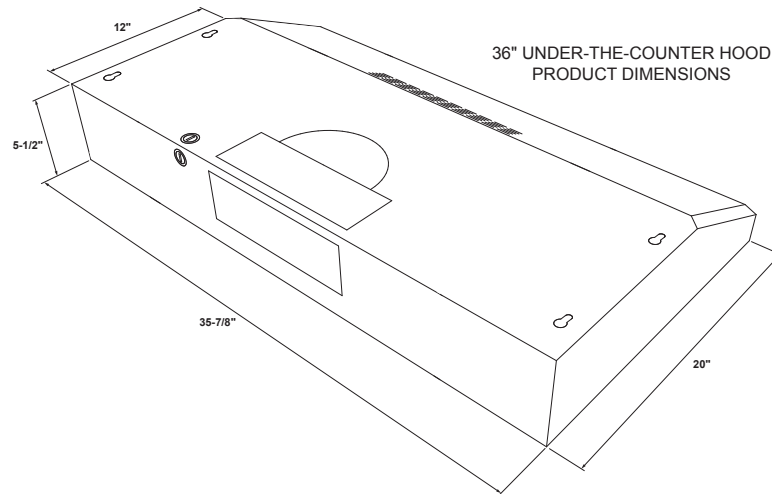

JVX5305EJ/SJ

GE Appliances 30" ENERGY STAR Certified Under The Cabinet Hood

DIMENSIONS AND INSTALLATION INFORMATION (IN INCHES)

WB02X11537 replacement grease filter and WB02X11000 replacement charcoal filter are available for additional cost. Call toll-free 800.626.2000.

| AMP RATING | |
|------------|-----|
| 120V | 5.0 |

Exhaust outlet connects to 3-1/4" x 10" rectangular duct. Vent top or rear. Includes rectangular damper.

For answers to your Monogram, GE Café™ Series, GE Profile™ Series or GE Appliances product questions, visit our website at geappliances.com or call GE Answer Center® Service, 800.626.2000.