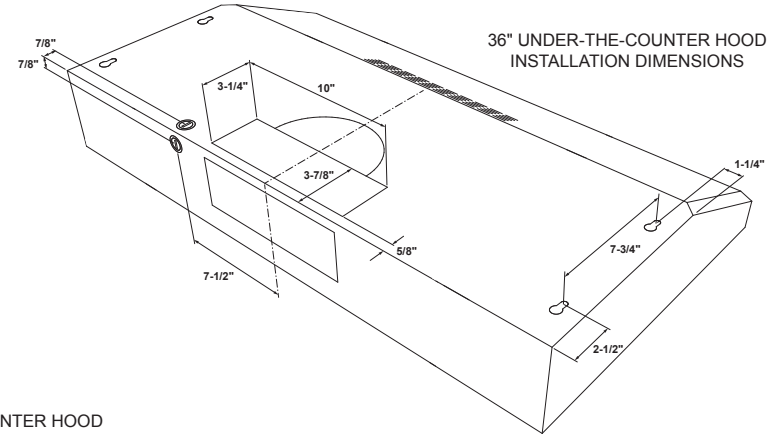

JVX5305EJ/SJ

GE Appliances 30" ENERGY STAR Certified Under The Cabinet Hood

DIMENSIONS AND INSTALLATION INFORMATION (IN INCHES)

WB02X11537 replacement grease filter and WB02X11000 replacement charcoal filter are available for additional cost. Call toll-free 800.626.2000.

JXHC1 Cord Kit: Allows a receptacle in the cabinet over the range to accommodate either an over-the-range microwave oven or a standard hood.

Installation Information: Before installing, consult installation instructions, packed with product, for current dimensional data.

AMP RATING	
120V	5.0

Exhaust outlet connects to 3-1/4" x 10" rectangular duct. Vent top or rear. Includes rectangular damper.

For answers to your Monogram, GE Café™ Series, GE Profile™ Series or GE Appliances product questions, visit our website at geappliances.com or call GE Answer Center® Service, 800.626.2000.