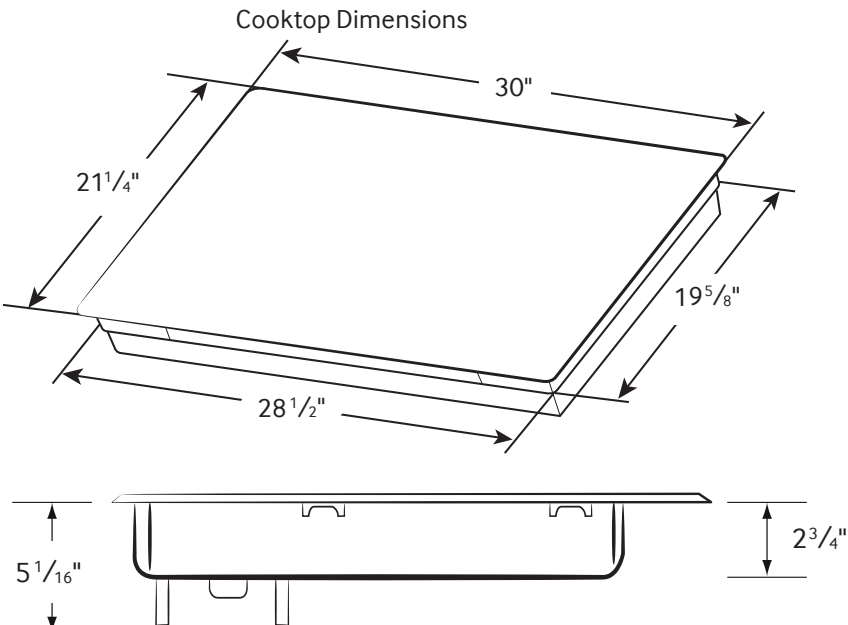

Warranty

One (1) Year All Parts and Labor

Product Dimensions & Weight (WxHxD)

Outside (Max) Cooktop Dimensions:

30" x 5 1/16" x 21 1/4"

Cooktop Cut-Out Dimensions:

28 1/2" x 5 1/16" x 19 5/8"

Weight: 35.7 lbs.

Shipping Dimensions & Weight (WxHxD)

Dimensions:

34 3/16" x 8 1/2" x 25 1/16"

Weight: 48.5 lbs.

Color

Stainless Steel

Model

NZ30K6330RS

UPC Code

887276183329

Black Stainless Steel

NZ30K6330RG

887276183312

Dimensions

Cutout Dimensions of Countertop

* See built-in oven installation for complete installation instructions. See label on top of approved built-in oven models.