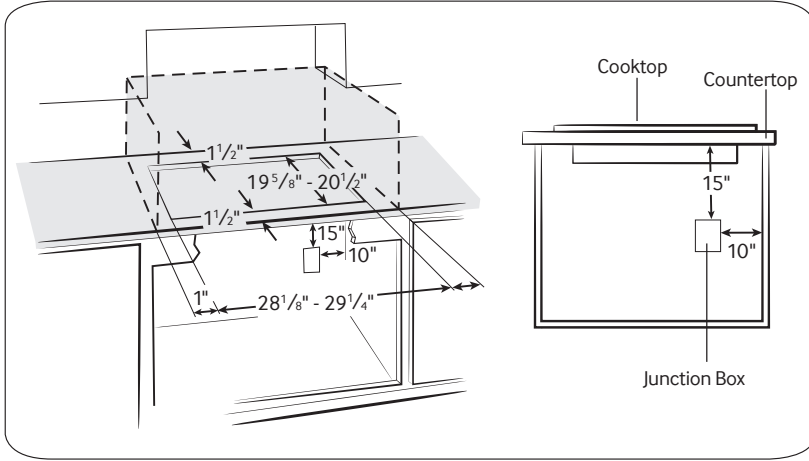

LED ILLUMINATED BACKLIT KNOBS

- Visually lets you know your cooktop is on, even at a distance.

NZ30K6330RS

30" Electric Cooktop

Installing Your Cooktop

Can be installed over a single oven.

Total Power

9.5 kW

Warranty

One (1) Year All Parts and Labor

Product Dimensions & Weight (WxHxD)

Outside (Max) Cooktop Dimensions:

30" x 5 1/16" x 21 1/4"

Cooktop Cut-Out Dimensions:

28 1/2" x 5 1/16" x 19 5/8"

Weight: 35.7 lbs.