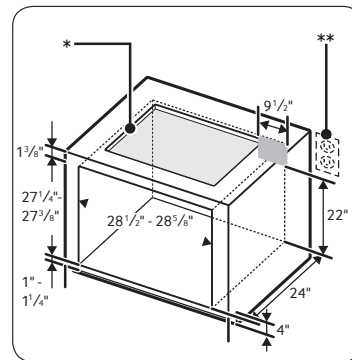

Warranty

One (1) Year All Parts and Labor

Product Dimensions & Weight (WxHxD)

Outside (Max) Cooktop Dimensions:

30" x 5 1/16" x 21 1/4"

Cooktop Cut-Out Dimensions:

28 1/2" x 5 1/16" x 19 5/8"

Weight: 35.7 lbs.

Shipping Dimensions & Weight (WxHxD)

Dimensions:

34 3/16" x 8 1/2" x 25 1/16"

Weight: 48.5 lbs.

Color

Stainless Steel

Model

NZ30K6330RS

UPC Code

887276183329

Black Stainless Steel

NZ30K6330RG

887276183312

Dimensions

Cutout Dimensions of Countertop

* See built-in oven installation for complete installation instructions. See label on top of approved built-in oven models.