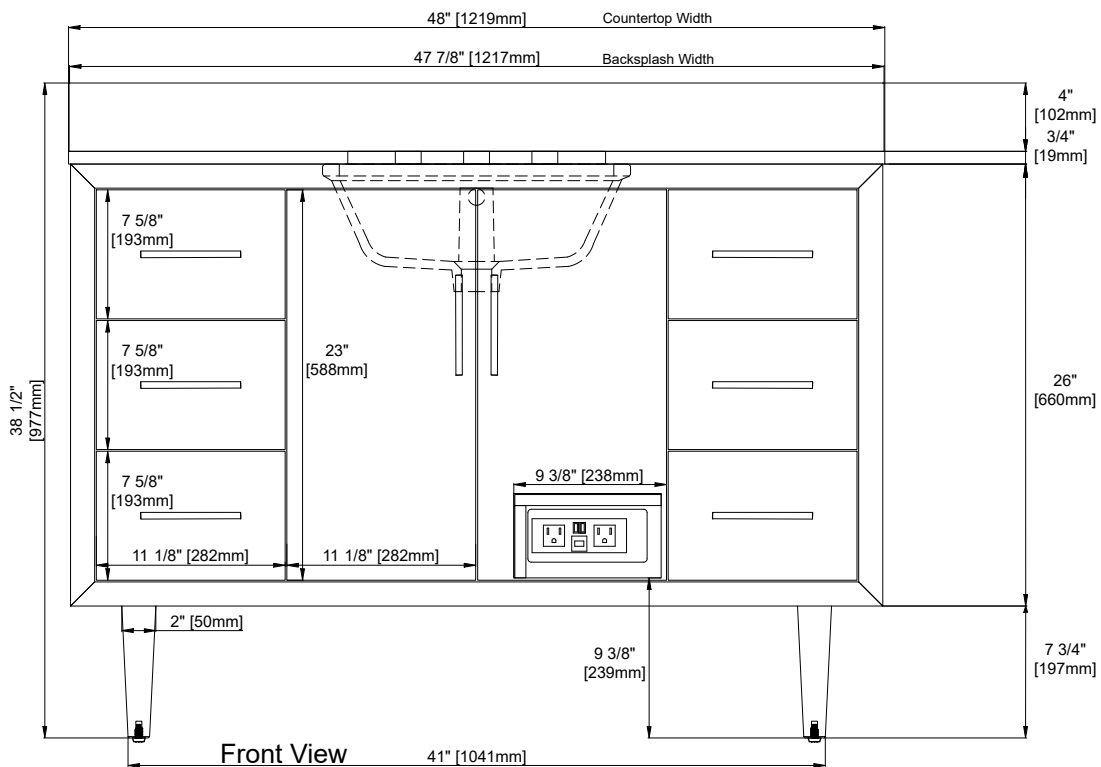

Adjustable levelers

Sink Top Included: Yes

Sink Top Material : Glossy White Composite

Number of Basins: One

1/3

Faucet: 8" Widespread -not included

Basin Overflow: YES - facing front

Fits Drain Hole Size: 1-3/8"

## Overall Dimensions

Width:48"

Depth:19"

Height: 38-1/2"

ASME A112.19.2-2018/CSA B45.1-18

SINK MODEL: F2014B

CUPC FILE NO: 14592

Version: 202505

# 48" SINGLE VANITY

N252-V48-WLD  
N252-V48-MPW

Visit Website for Warranty Information  
venadesignsco.com

All dimensions are nominal

# 48" SINGLE VANITY

N252-V48-WLD  
N252-V48-MPW

Visit Website for Warranty Information  
venadesignsco.com

All dimensions are nominal  
3/3

Version: 202505