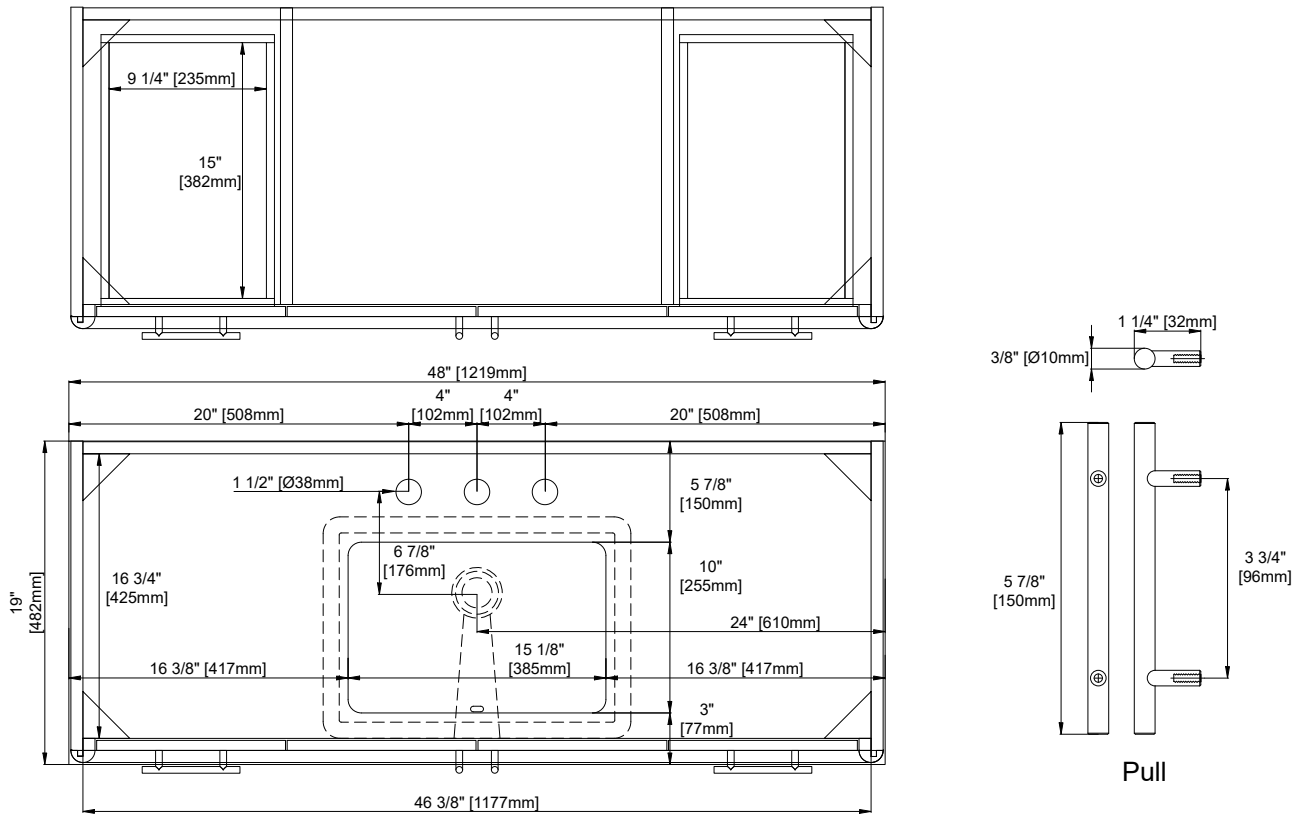

Adjustable levelers

Sink Top Included: Yes

Sink Top Material : Glossy White Composite

Number of Basins: One

1/3

Faucet: 8" Widespread -not included

Basin Overflow: YES - facing front

Fits Drain Hole Size: 1-3/8"

## Overall Dimensions

Width:48"

Depth:19"

Height: 38-1/2"

ASME A112.19.2-2018/CSA B45.1-18

SINK MODEL: F2014B

CUPC FILE NO: 14592

Version: 202505

# 48" SINGLE VANITY

N252-V48-WLD  
N252-V48-MPW

Visit Website for Warranty Information  
venadesignsco.com

All dimensions are nominal

# 48" SINGLE VANITY

N252-V48-WLD  
N252-V48-MPW

Visit Website for Warranty Information  
venadesignsco.com

All dimensions are nominal  
3/3

Version: 202505