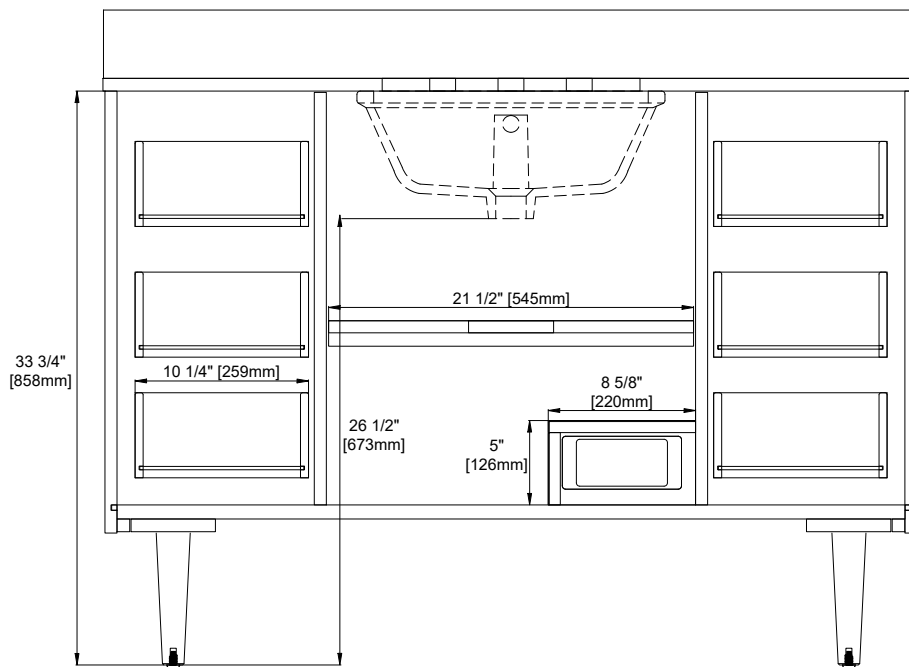

## Features and Materials

Solids: Yellow Poplar

Veneers: (MPW,WLD) Engineered Oak

Panels: MDF + Plywood

Number of Doors: Two

Number of Drawers: Six

USB/Power Component: Yes (ETL5011080)

Cord Length: 6'6"

## Overall Dimensions

Width:48"

Depth:19"

Height: 38-1/2"

ASME A112.19.2-2018/CSA B45.1-18

SINK MODEL: F2014B

CUPC FILE NO: 14592

Version: 202505

# 48" SINGLE VANITY

N252-V48-WLD  
N252-V48-MPW

Visit Website for Warranty Information  
venadesignsco.com

All dimensions are nominal

# 48" SINGLE VANITY

N252-V48-WLD  
N252-V48-MPW

Visit Website for Warranty Information  
venadesignsco.com

All dimensions are nominal  
3/3

Version: 202505