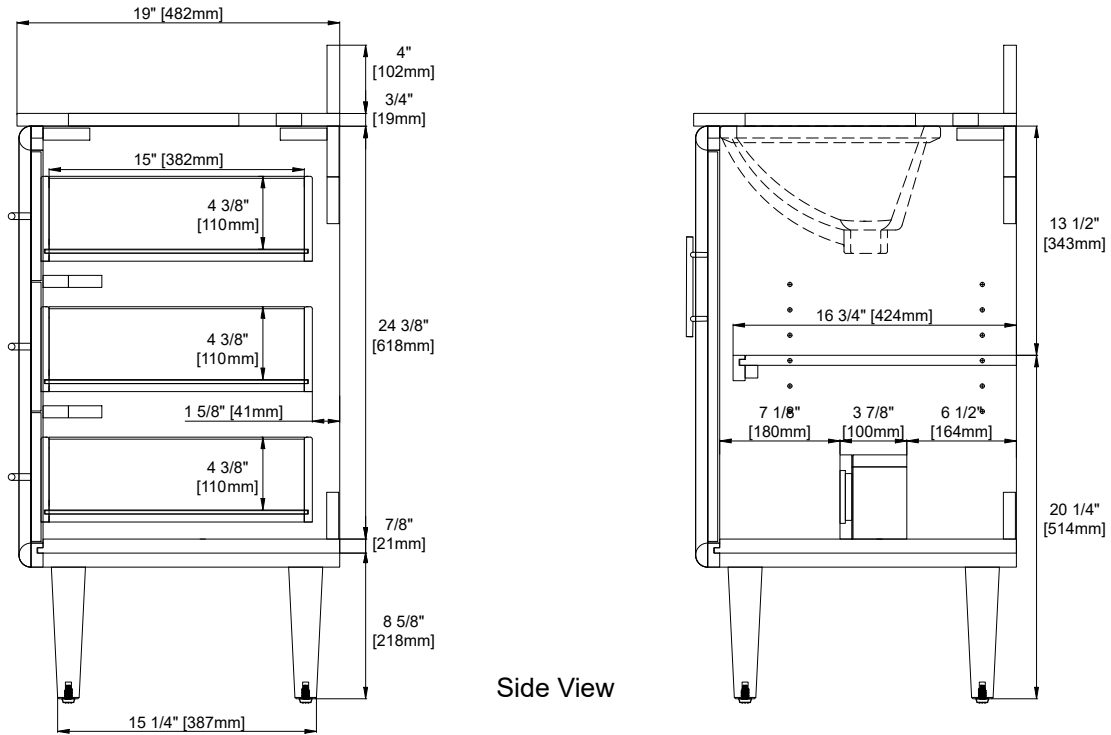

Adjustable levelers

Sink Top Included: Yes

Sink Top Material : Glossy White Composite

Number of Basins: One

1/3

Faucet: 8" Widespread -not included

Basin Overflow: YES - facing front

Fits Drain Hole Size: 1-3/8"

## Overall Dimensions

Width:48"

Depth:19"

Height: 38-1/2"

ASME A112.19.2-2018/CSA B45.1-18

SINK MODEL: F2014B

CUPC FILE NO: 14592

Version: 202505

# 48" SINGLE VANITY

N252-V48-WLD  
N252-V48-MPW

Visit Website for Warranty Information  
venadesignsco.com

All dimensions are nominal

# 48" SINGLE VANITY

N252-V48-WLD  
N252-V48-MPW

Visit Website for Warranty Information  
venadesignsco.com

All dimensions are nominal  
3/3

Version: 202505