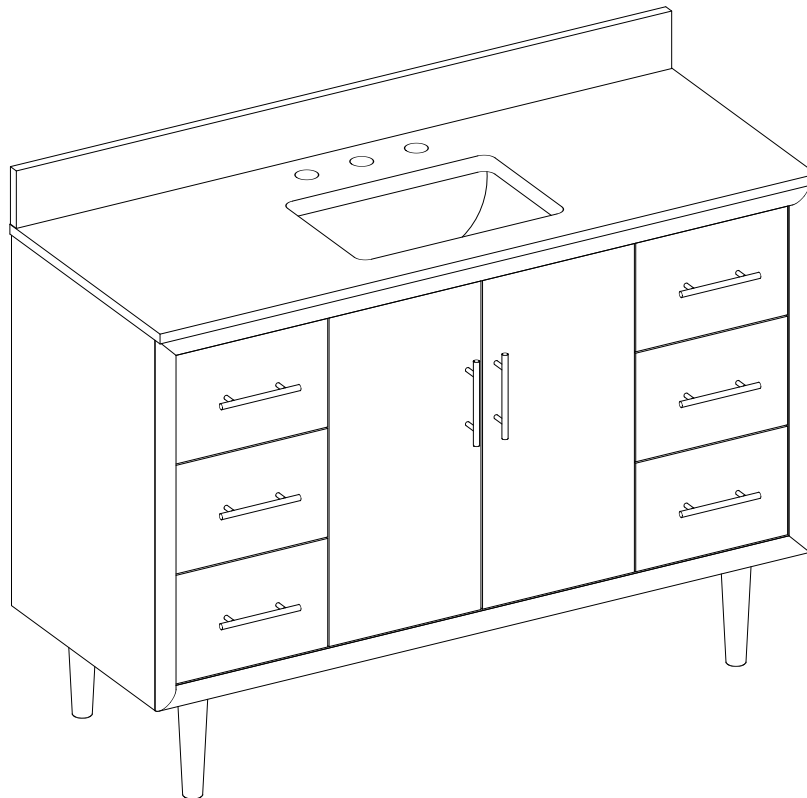

# 48" SINGLE VANITY

N252-V48-WLD  
N252-V48-MPW

Visit Website for Warranty Information  
venadesignsco.com

## Features and Materials

Solids: Yellow Poplar

Veneers: (MPW,WLD) Engineered Oak

Panels: MDF + Plywood

Number of Doors: Two

Number of Drawers: Six

USB/Power Component: Yes (ETL5011080)

Cord Length: 6'6"

Adjustable levelers

Sink Top Included: Yes

Sink Top Material : Glossy White Composite

Number of Basins: One

1/3

Faucet: 8" Widespread -not included

Basin Overflow: YES - facing front

Fits Drain Hole Size: 1-3/8"

## Overall Dimensions

Width:48"

Depth:19"

Height: 38-1/2"

ASME A112.19.2-2018/CSA B45.1-18

SINK MODEL: F2014B

CUPC FILE NO: 14592

Version: 202505