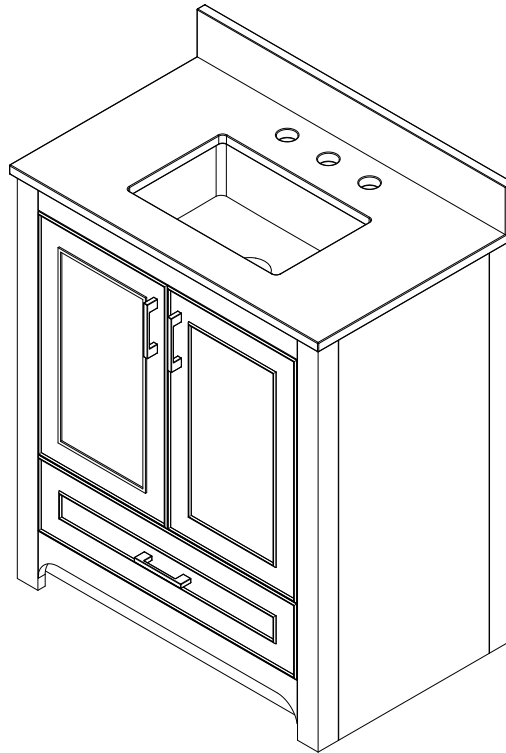

30" SINGLE VANITY

N241-V30-MPW

N241-V30-BW

N241-V30-DPO

N241-V30-SBL

Visit Website for Warranty Information
venadesignsco.com

Features and Materials

Solids: Yellow Poplar

Veneers: (MPW) Engineered Oak

Panels: MDF + Plywood

Number of Doors: Two

Number of Drawers: One

European Soft Close Hinges

Full Extension, Soft Close Drawer Slides

USB/Power Component: Yes (ETL5011080)

Cord Length: 6'6"

Installation Type: Floor Standing

Assembly Required: Attach the top with sink to the cabinet

Hardware Material and Finish: Zinc Alloy

(MPW, BW, DPO) Champagne Brass (SBL) Satin Nickel

Adjustable levelers

Sink Top Included: Yes

Sink Top Material : Engineered Carrara Marble

Number of Basins: One

Faucet: 8" Widespread, not included

Basin Overflow: Yes, facing front

Fits Drain Hole Size: 1-3/8"

Overall Dimensions

Width:30"

Depth:19"