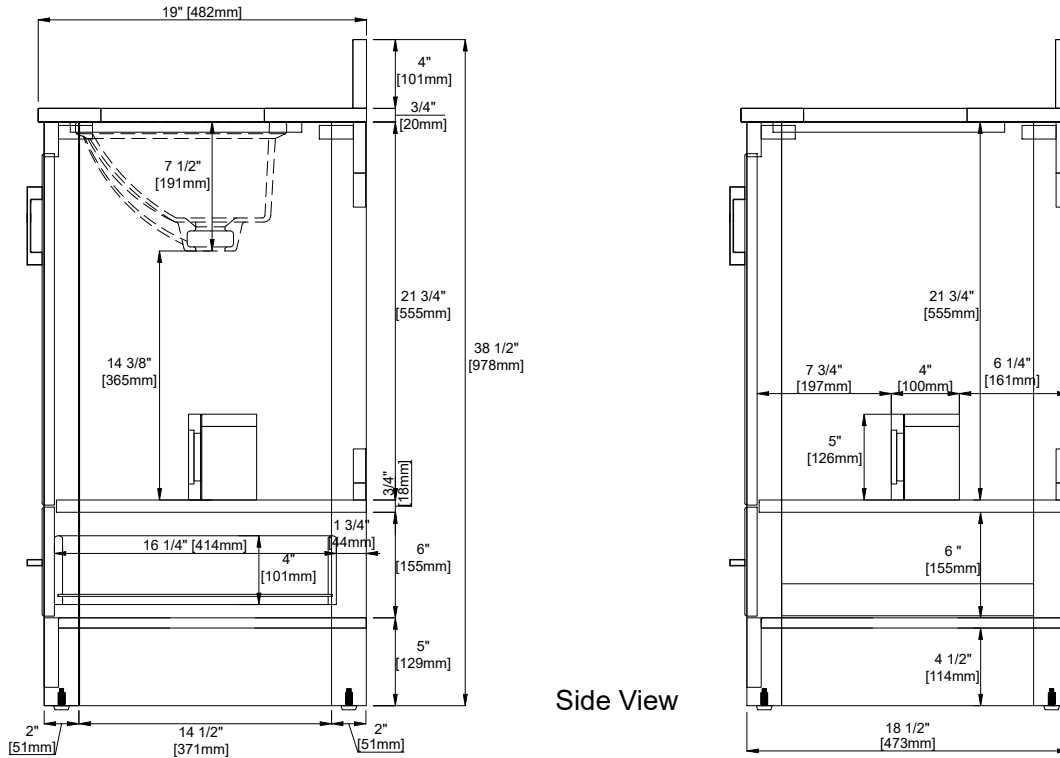

Veneers: (MPW) Engineered Oak

Panels: MDF + Plywood

Number of Doors: Two

Number of Drawers: One

European Soft Close Hinges

Full Extension, Soft Close Drawer Slides

USB/Power Component: Yes (ETL5011080)

Cord Length: 6'6"

Sink Top Material : Engineered Carrara Marble

Number of Basins: One

Faucet: 8" Widespread, not included

Basin Overflow: Yes, facing front

Fits Drain Hole Size: 1-3/8"

Overall Dimensions

Width:30"

Depth:19"

Height: 38-1/2"

ASME A112.19.2-2018/CSA B45.1-18

SINK MODEL: F2014B

CUPC FILE NO: 14592

30" SINGLE VANITY

N241-V30-MPW

N241-V30-BW

N241-V30-DPO

N241-V30-SBL

Visit Website for Warranty Information
venadesignsco.com

All dimensions are nominal