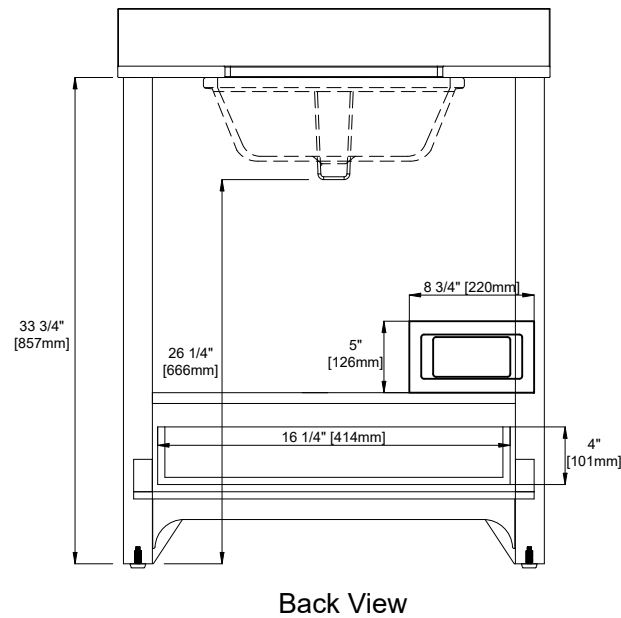

Sink Top Material : Engineered Carrara Marble

Number of Basins: One

Faucet: 8" Widespread, not included

Basin Overflow: Yes, facing front

Fits Drain Hole Size: 1-3/8"

Overall Dimensions

Width:30"

Depth:19"

Height: 38-1/2"

ASME A112.19.2-2018/CSA B45.1-18

SINK MODEL: F2014B

CUPC FILE NO: 14592

30" SINGLE VANITY

N241-V30-MPW

N241-V30-BW

N241-V30-DPO

N241-V30-SBL

Visit Website for Warranty Information
venadesignsco.com

All dimensions are nominal