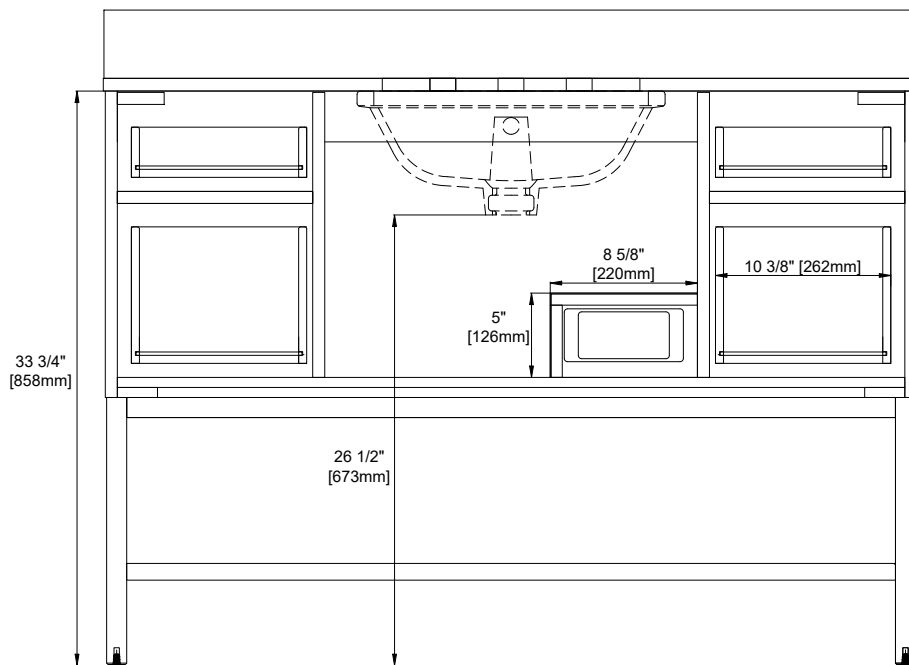

48" SINGLE VANITY

N254-V48-BW
N254-V48-TRB
N254-V48-DPO

Visit Website for Warranty Information
venadesignsco.com

Features and Materials

Solids: Yellow Poplar
Veneers: Bottom Panel - Engineered Oak
Panels: MDF
Number of Doors: Two
Number of Drawers: Four
USB/Power Component: Yes (ETL5011080)
Cord Length: 6'6"
European Soft Close Hinges
Full Extension, Soft Close Glides
Installation: Floor Standing
Assembly Required: Attach the top with sink to the cabinet
Hardware Material and Finish: Zinc Alloy (TRB,BW,DPO)
Champagne Brass
Adjustable levelers
Sink Top Included: Yes
Sink Top Material : Glossy White Composite
Number of Basins: One
Faucet: 8" Widespread, not included
Basin Overflow: Yes, facing front
Fits Drain Hole Size: 1-3/8"

Overall Dimensions

Width: 48"
Depth: 19"
Height: 38-1/2"

ASME A112.19.2-2018/CSA B45.1-18

SINK MODEL: F2014B
CUPC FILE NO: 14592

Version: 202505

48" SINGLE VANITY

N254-V48-BW
 N254-V48-TRB
 N254-V48-DPO

Visit Website for Warranty Information
venadesignsco.com

Top View

Front View

All dimensions are nominal
 2/3

Version: 202505

48" SINGLE VANITY

N254-V48-BW
 N254-V48-TRB
 N254-V48-DPO

Visit Website for Warranty Information
venadesignsco.com

All dimensions are nominal
 3/3