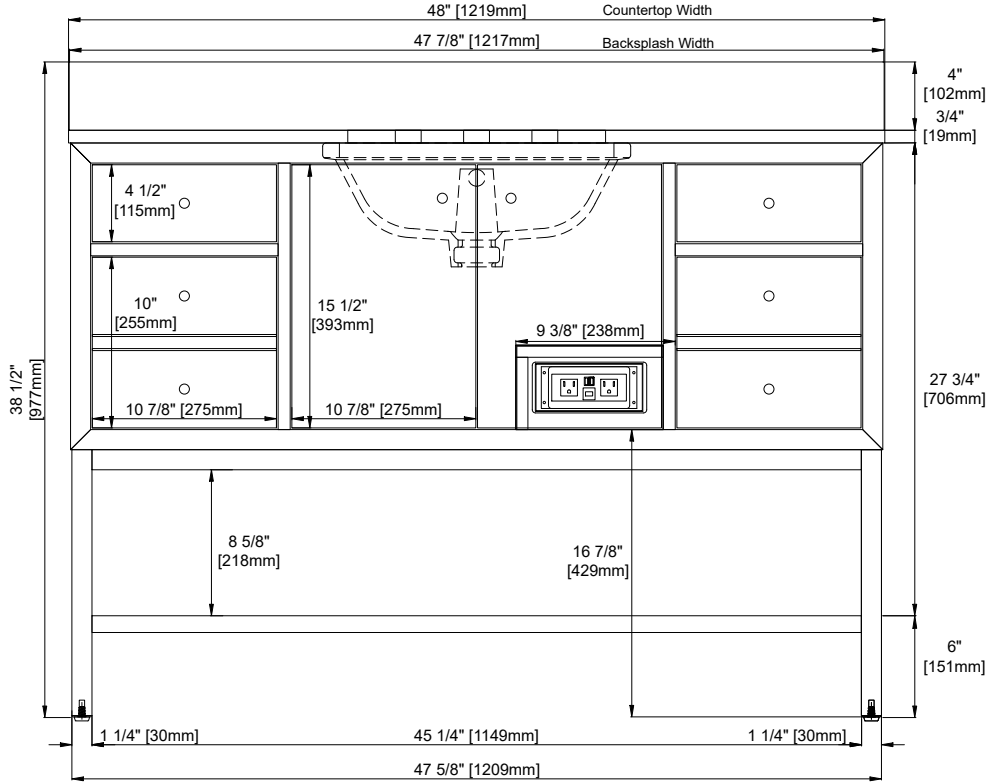

48" SINGLE VANITY

N254-V48-BW
N254-V48-TRB
N254-V48-DPO

Visit Website for Warranty Information
venadesignsco.com

Features and Materials

Solids: Yellow Poplar
Veneers: Bottom Panel - Engineered Oak
Panels: MDF
Number of Doors: Two
Number of Drawers: Four
USB/Power Component: Yes (ETL5011080)
Cord Length: 6'6"
European Soft Close Hinges
Full Extension, Soft Close Glides
Installation: Floor Standing
Assembly Required: Attach the top with sink to the cabinet
Hardware Material and Finish: Zinc Alloy (TRB,BW,DPO)
Champagne Brass
Adjustable levelers
Sink Top Included: Yes
Sink Top Material : Glossy White Composite
Number of Basins: One
Faucet: 8" Widespread, not included
Basin Overflow: Yes, facing front
Fits Drain Hole Size: 1-3/8"

Overall Dimensions

Width: 48"
Depth: 19"
Height: 38-1/2"

ASME A112.19.2-2018/CSA B45.1-18

SINK MODEL: F2014B
CUPC FILE NO: 14592

Version: 202505

48" SINGLE VANITY

N254-V48-BW
 N254-V48-TRB
 N254-V48-DPO

Visit Website for Warranty Information
venadesignsco.com

Top View

Front View

All dimensions are nominal
 2/3

Version: 202505

48" SINGLE VANITY

N254-V48-BW
 N254-V48-TRB
 N254-V48-DPO

Visit Website for Warranty Information
venadesignsco.com

All dimensions are nominal
 3/3