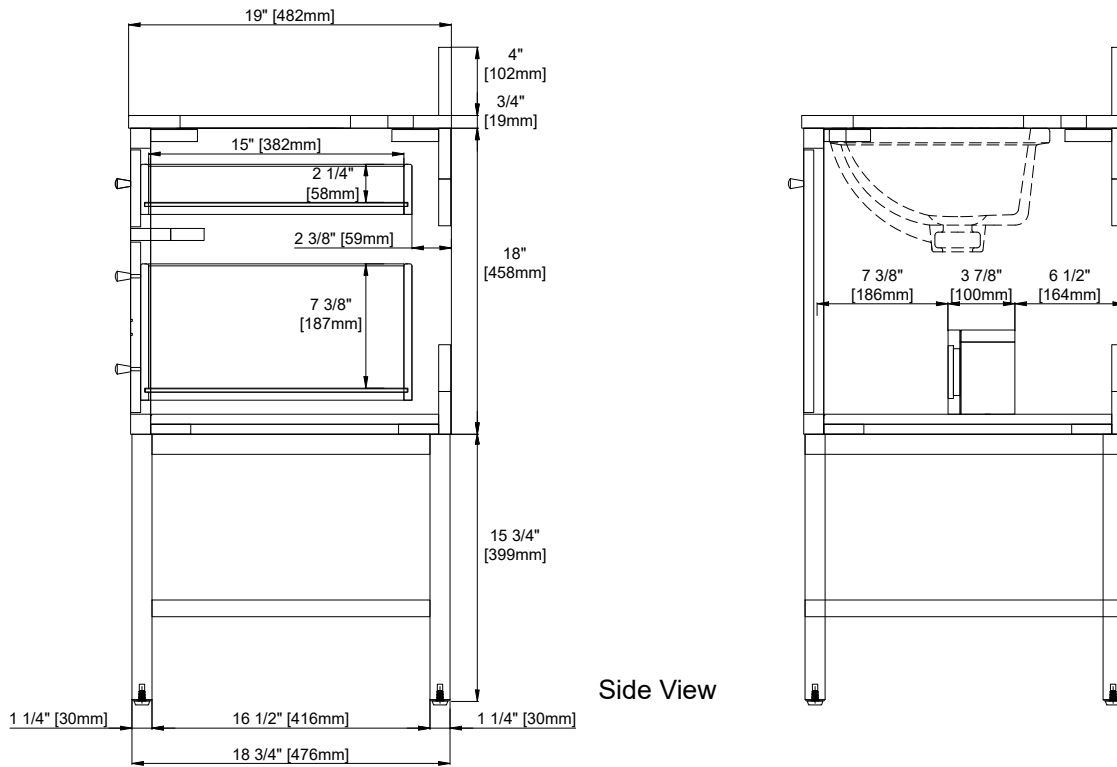

48" SINGLE VANITY

N254-V48-BW
N254-V48-TRB
N254-V48-DPO

Visit Website for Warranty Information
venadesignsco.com

Features and Materials

Solids: Yellow Poplar
Veneers: Bottom Panel - Engineered Oak
Panels: MDF
Number of Doors: Two
Number of Drawers: Four
USB/Power Component: Yes (ETL5011080)
Cord Length: 6'6"
European Soft Close Hinges
Full Extension, Soft Close Glides
Installation: Floor Standing
Assembly Required: Attach the top with sink to the cabinet
Hardware Material and Finish: Zinc Alloy (TRB,BW,DPO)
Champagne Brass
Adjustable levelers
Sink Top Included: Yes
Sink Top Material : Glossy White Composite
Number of Basins: One
Faucet: 8" Widespread, not included
Basin Overflow: Yes, facing front
Fits Drain Hole Size: 1-3/8"

Overall Dimensions

Width: 48"
Depth: 19"
Height: 38-1/2"

ASME A112.19.2-2018/CSA B45.1-18

SINK MODEL: F2014B
CUPC FILE NO: 14592

Version: 202505

48" SINGLE VANITY

N254-V48-BW
 N254-V48-TRB
 N254-V48-DPO

Visit Website for Warranty Information
venadesignsco.com

Top View

Front View

All dimensions are nominal
 2/3

Version: 202505

48" SINGLE VANITY

N254-V48-BW
 N254-V48-TRB
 N254-V48-DPO

Visit Website for Warranty Information
venadesignsco.com

All dimensions are nominal
 3/3