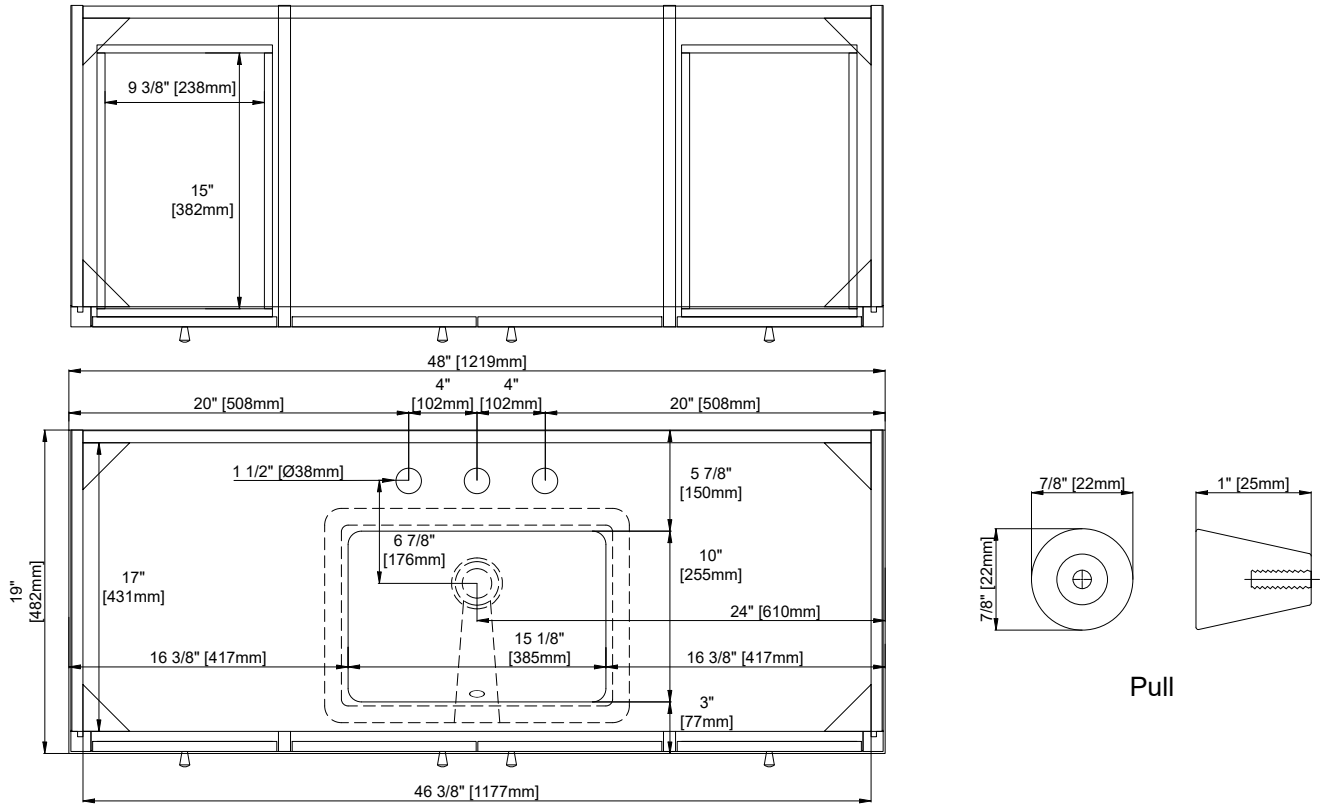

48" SINGLE VANITY

N254-V48-BW
N254-V48-TRB
N254-V48-DPO

Visit Website for Warranty Information
venadesignsco.com

Features and Materials

Solids: Yellow Poplar
Veneers: Bottom Panel - Engineered Oak
Panels: MDF
Number of Doors: Two
Number of Drawers: Four
USB/Power Component: Yes (ETL5011080)
Cord Length: 6'6"
European Soft Close Hinges
Full Extension, Soft Close Glides
Installation: Floor Standing
Assembly Required: Attach the top with sink to the cabinet
Hardware Material and Finish: Zinc Alloy (TRB,BW,DPO)
Champagne Brass
Adjustable levelers
Sink Top Included: Yes
Sink Top Material : Glossy White Composite
Number of Basins: One
Faucet: 8" Widespread, not included
Basin Overflow: Yes, facing front
Fits Drain Hole Size: 1-3/8"

Overall Dimensions

Width: 48"
Depth: 19"
Height: 38-1/2"

ASME A112.19.2-2018/CSA B45.1-18

SINK MODEL: F2014B
CUPC FILE NO: 14592

Version: 202505

48" SINGLE VANITY

N254-V48-BW
 N254-V48-TRB
 N254-V48-DPO

Visit Website for Warranty Information
venadesignsco.com

Top View

Front View

All dimensions are nominal
 2/3

Version: 202505

48" SINGLE VANITY

N254-V48-BW
 N254-V48-TRB
 N254-V48-DPO

Visit Website for Warranty Information
venadesignsco.com

All dimensions are nominal
 3/3