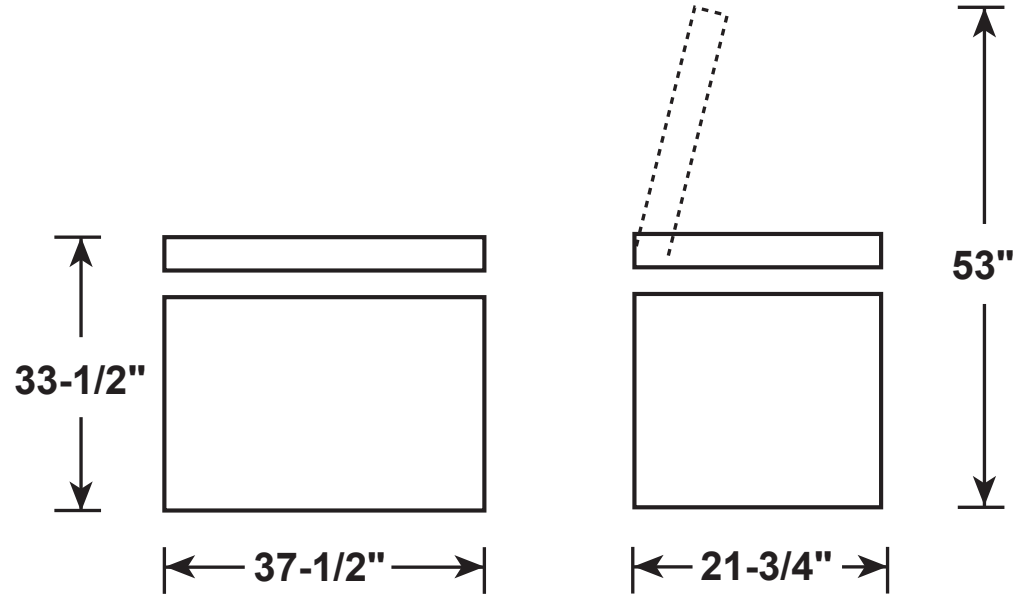

FCM7SK

GE Appliances 7.0 Cu. Ft. Manual Defrost Chest Freezer

DIMENSIONS AND INSTALLATION INFORMATION (IN INCHES)

AIR CLEARANCE	
Each side (in.)	3
Back (in.)	3

Front View

Side View

For answers to your Monogram, GE Café™ Series, GE Profile™ Series or GE Appliances product questions, visit our website at geappliances.com or call GE Answer Center® Service, 800.626.2000.

FCM7SK

GE Appliances 7.0 Cu. Ft. Manual Defrost Chest Freezer

FEATURES AND BENEFITS

7.0 cu. ft. capacity

Power “On” light – Easily see if the freezer is working without having to open the door

2 lift-out, sliding bulk storage baskets – Offers flexibility to organize and store favorite foods for quick, easy access

Adjustable temperature control – Easy to use controls to select the temperature for your needs

Recessed handles – A streamlined design offers a clean appearance

Upfront defrost water drain – Conveniently located to easily drain water during defrosting