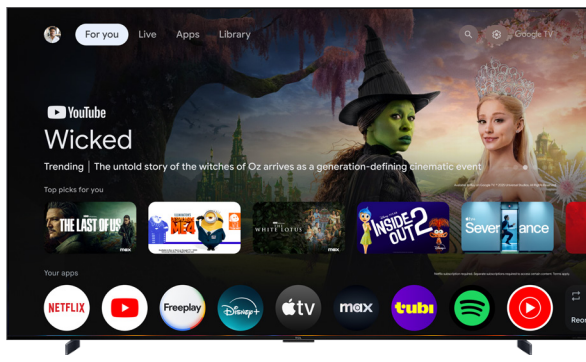

As the ultimate Mini LED TV, it integrates the expansive TCL Deep Color System with the breakthrough TCL Halo Control System to ensure the most brilliant, pure, and immersive viewing experience possible.

Google Gemini Interactive AI

Experience a smarter, more intuitive TV that responds to you with interactive AI for a truly personalized entertainment experience.

TCL

With a lineup of award-winning televisions, audio products, mobile devices, and appliances, TCL delivers meaningful experiences through thoughtful design and the latest technology, helping you enjoy more of the things you love.