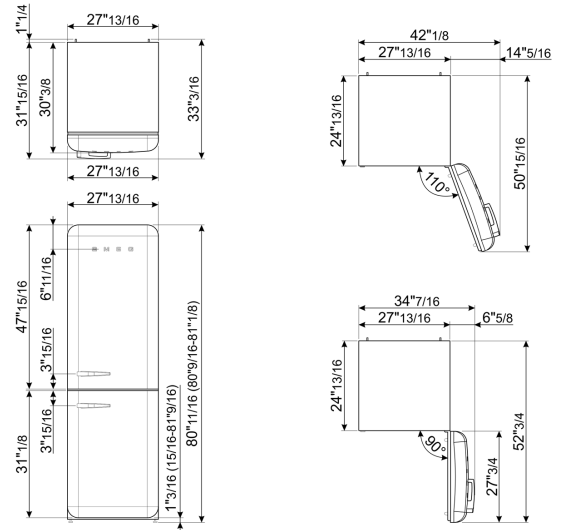

Performance / Energy Label

Energy Star	Yes
-------------	-----

Electrical Connection

Voltage (V)	120 V
Frequency (Hz)	60 Hz
Current	2.3 A
Plug	(B) NEMA 5-15P
Power cord length	70 7/8 "

Logistic Information

Width	27 13/16 "
Height	80 11/16 "
Depth without handle	30 3/8 "
Net weight	254 lbs

Product dimension drawing

Color option

FAB38ULBL
Color: Black
Hinge position: Left

FAB38ULCR
Color: Cream
Hinge position: Left