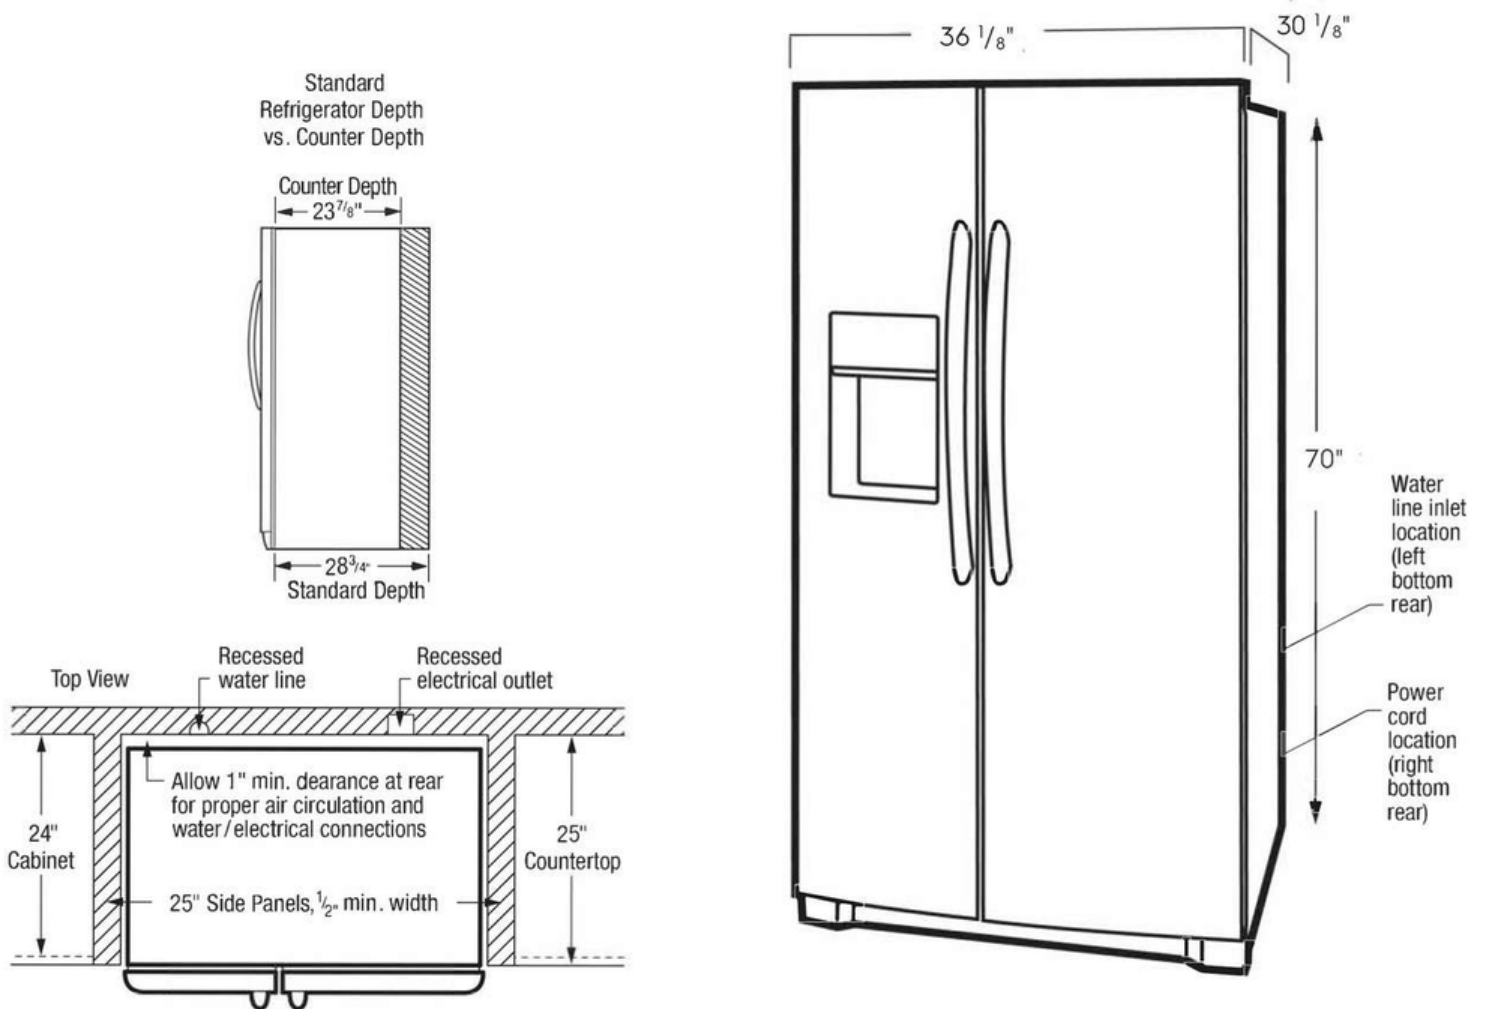

CANADA • 5855 Terry Fox Way • Mississauga, ON L5V 3E4 • 1-800-265-8352 • frigidaire.ca

Frigidaire

22.3 Cu.Ft. 36" Counter Depth Side by Side Refrigerator

FRSC2333AS

Version : 03/21

Note: For planning purposes only. Always consult local and national electric, gas and plumbing codes.