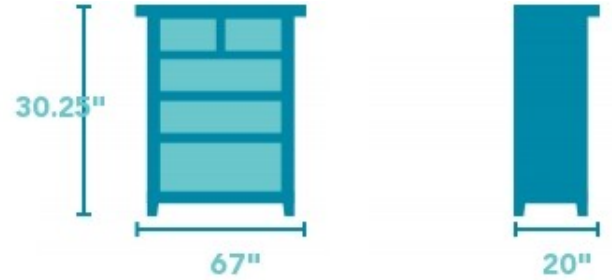

Plymouth

ENTERTAINMENT BASE | W1447-06B

67"W x 20"D x 30.25"H

Product Details

- Solid acacia wood construction in a two-tone distressed finish
- Round drop drawer pulls in an antique bronze finish
- Two top outside cable-accessible compartments | 4.5H 16.5W 15.75D
- One top center cable-accessible compartment | 4.5H 25.5W 15.75D
- Four bottom drawers
- Two electrical outlets and two USB ports on back panel