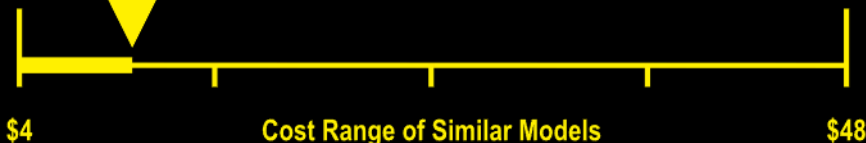

ENERGYGUIDE

Clothes Washer
Capacity Class: Standard

Alliance Laundry Systems
Models AWN43R+, TR3006WN,
TL3004WN

Capacity (tub volume): 3.19 cubic feet

Compare ONLY to other labels with yellow numbers.
Labels with yellow numbers are based on the same test procedures.

Estimated Yearly Energy Cost (when used with an electric water heater)

\$10

74 kWh

Estimated Yearly Electricity Use

\$8

Estimated Yearly Energy Cost
(when used with a natural gas water heater)

- Your cost will depend on your utility rates and use.
- Cost range based only on standard capacity models.
- Estimated energy cost based on six wash loads a week and a national average electricity cost of 14 cents per kWh and natural gas cost of \$1.21 per therm.