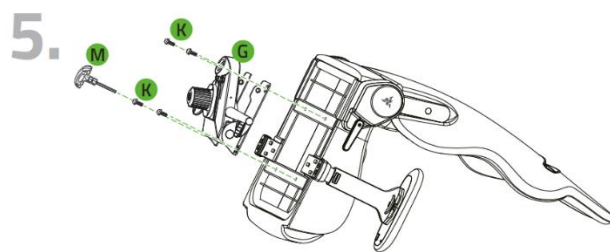

2. ASSEMBLY