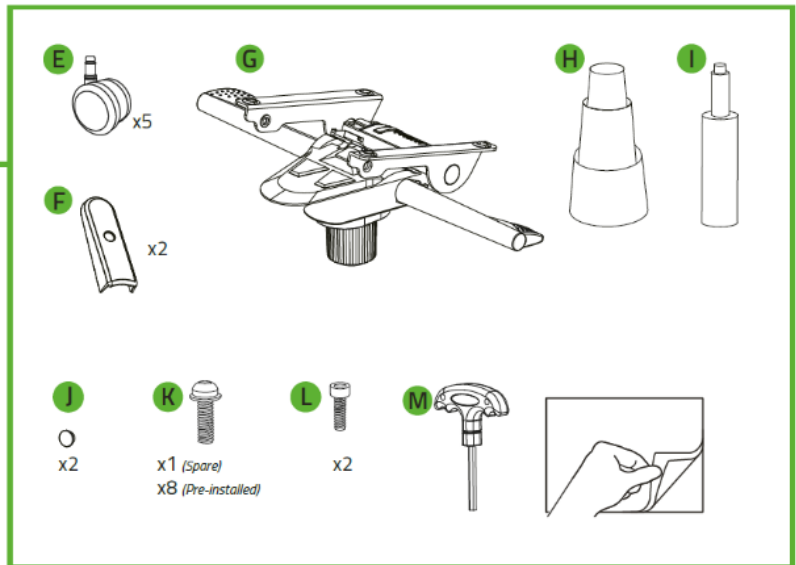

CONTENTS

1. WHAT'S INSIDE.....	3
2. ASSEMBLY.....	4
3. USAGE.....	5
4. LET'S GET YOU COVERED	6
5. SAFETY AND MAINTENANCE	7
6. LEGALESE	9

1. WHAT'S INSIDE