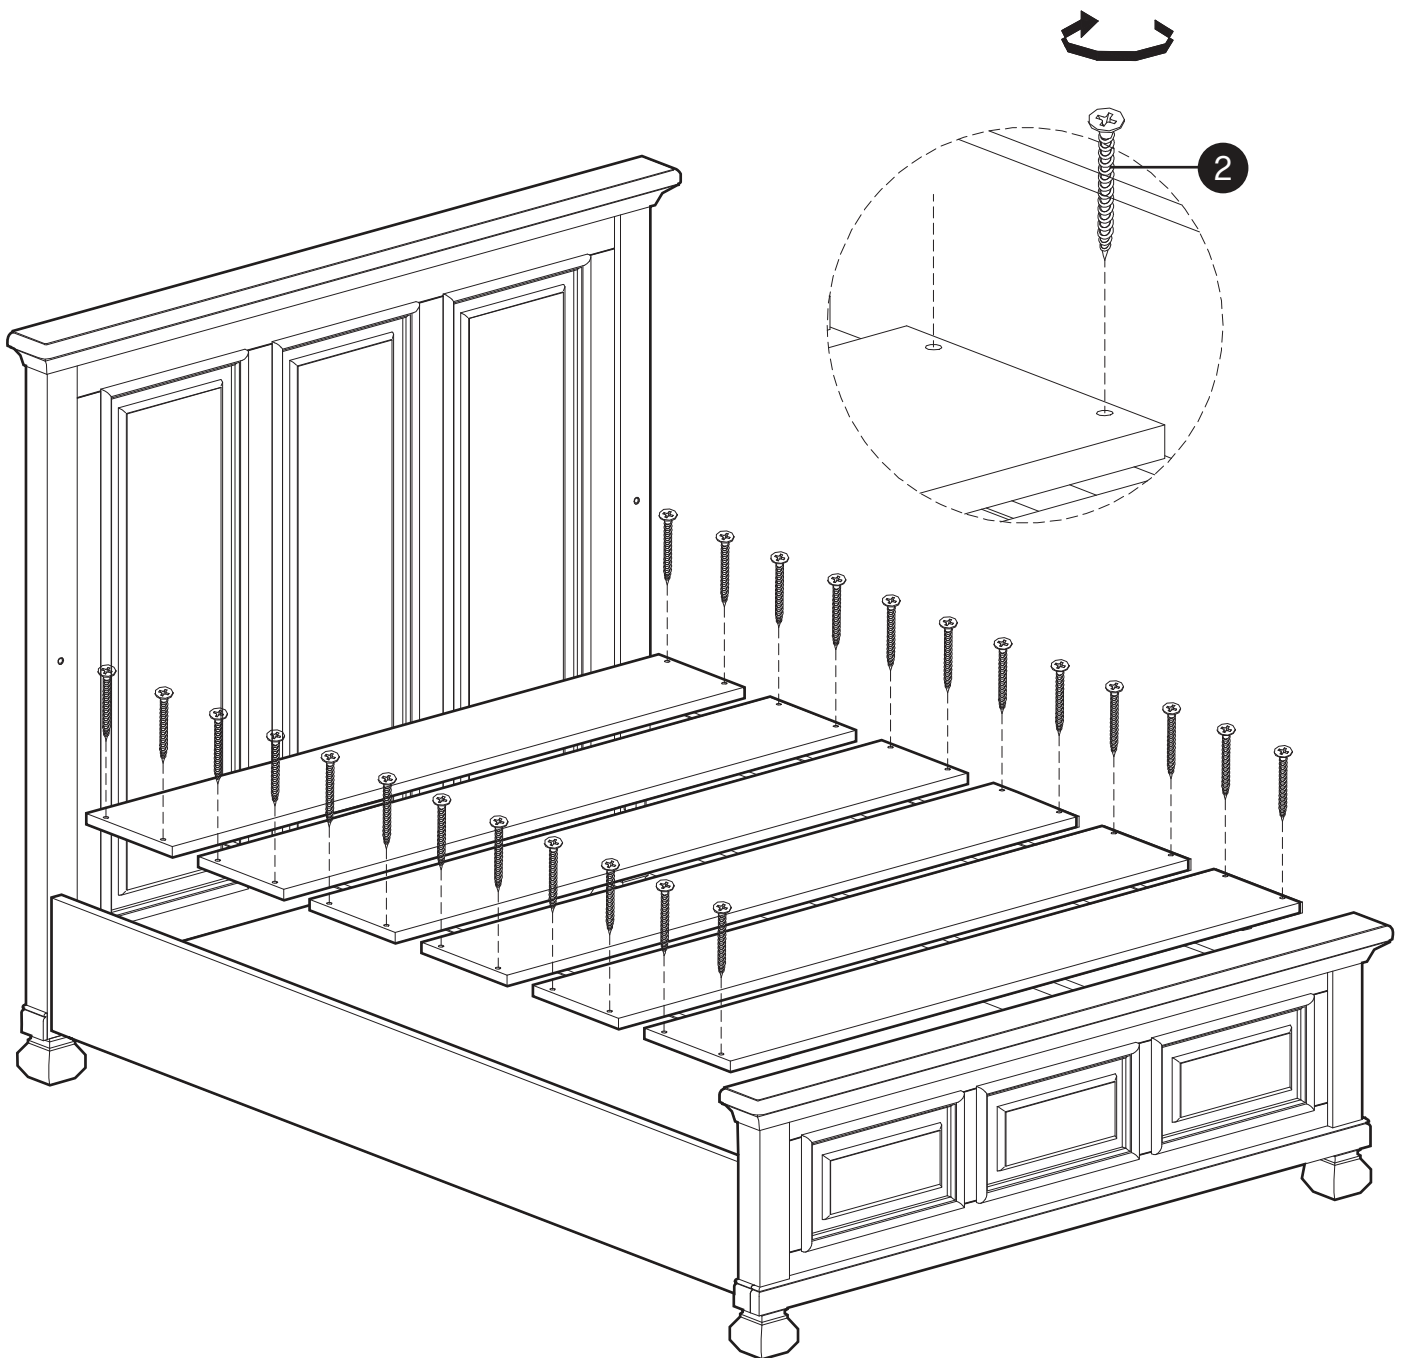

solvang full-size bed

WHAT COMES IN THE BOX

A. BED RAILS	B. SLATS ROLLS
	

HARDWARE

1. Allen Head Bolt .75" x8	2. Screws 1.25" x24
	
3. Lock Washers x8	4. Flat Washers x8
	
5. Allen Wrench	
	

solvang full-size bed

what you will need

1. Allen Head Bolt .75" x8 	3. Lock Washers x8 
4. Flat Washers x8 	5. Allen Wrench 

solvang full-size bed

what you will need

2. Screws 1.25" x24	
	

CARE AND MAINTENANCE:

Periodically check your crib for any loose bolts and screws and tighten where needed. If crib is damaged, do not use. Contact us for replacement parts. Clean with mild soap that is safe on wood, using a soft rag. Rinse and dry thoroughly. Avoid excess moisture.