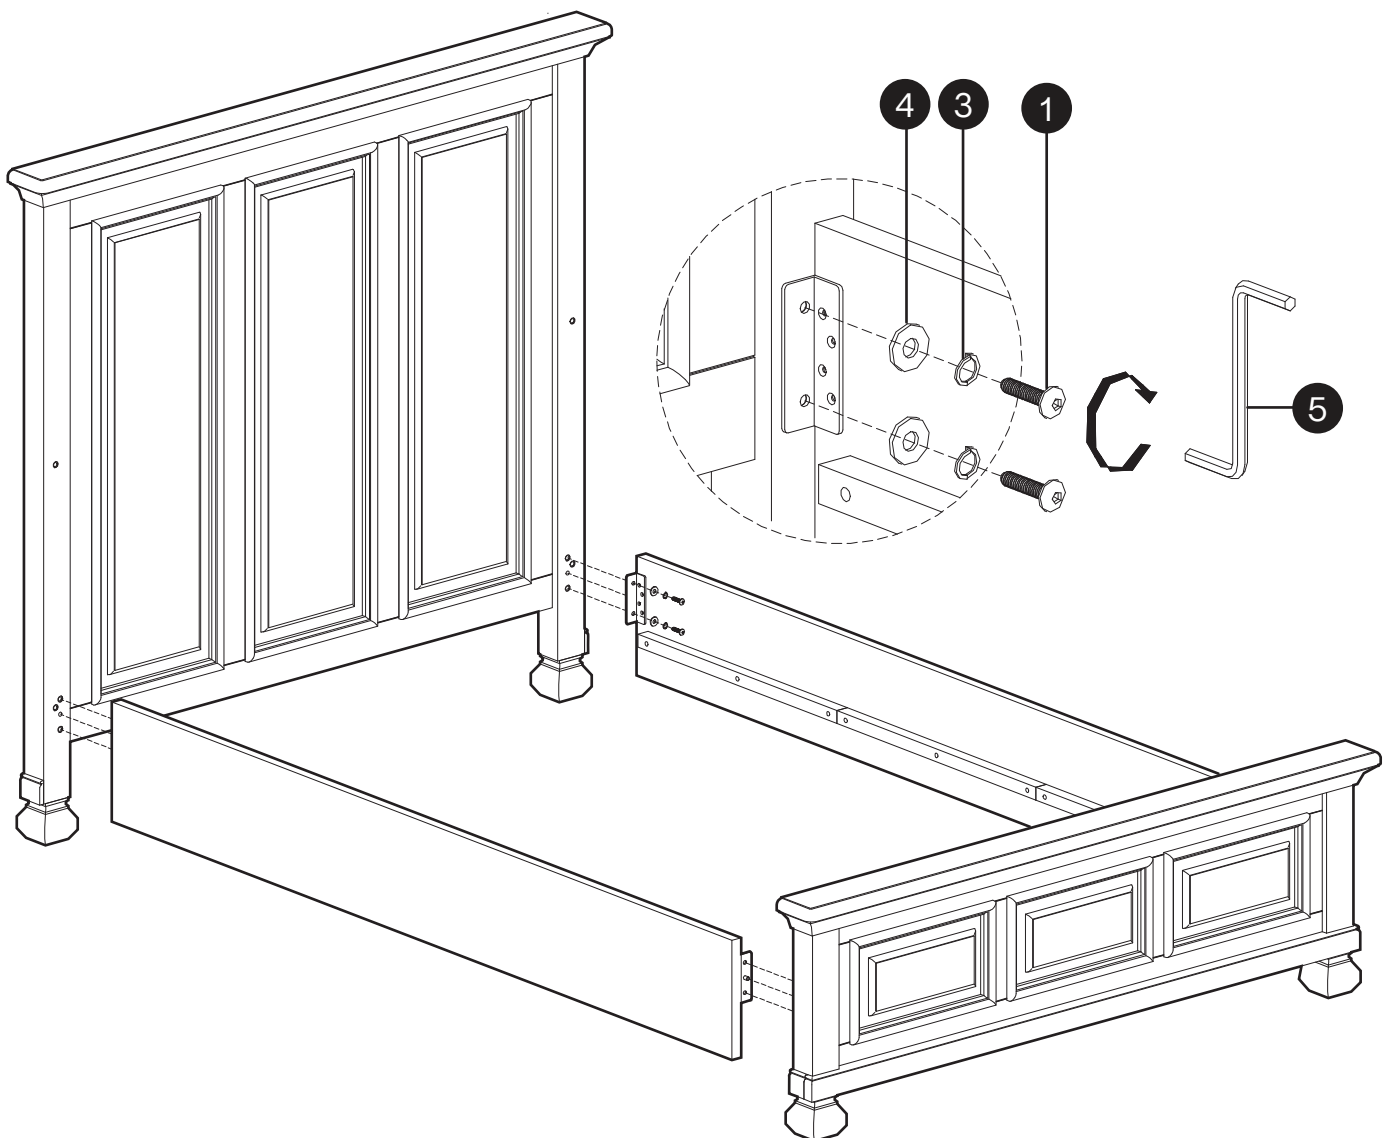

solvang full-size bed

WHAT COMES IN THE BOX

A. BED RAILS	B. SLATS ROLLS
	

HARDWARE

1. Allen Head Bolt .75" x8	2. Screws 1.25" x24
	
3. Lock Washers x8	4. Flat Washers x8
	
5. Allen Wrench	
	

solvang full-size bed

what you will need

1. Allen Head Bolt .75" x8 	3. Lock Washers x8 
4. Flat Washers x8 	5. Allen Wrench 

solvang full-size bed

what you will need

2. Screws 1.25" x24	
	

CARE AND MAINTENANCE:

Periodically check your crib for any loose bolts and screws and tighten where needed. If crib is damaged, do not use. Contact us for replacement parts. Clean with mild soap that is safe on wood, using a soft rag. Rinse and dry thoroughly. Avoid excess moisture.