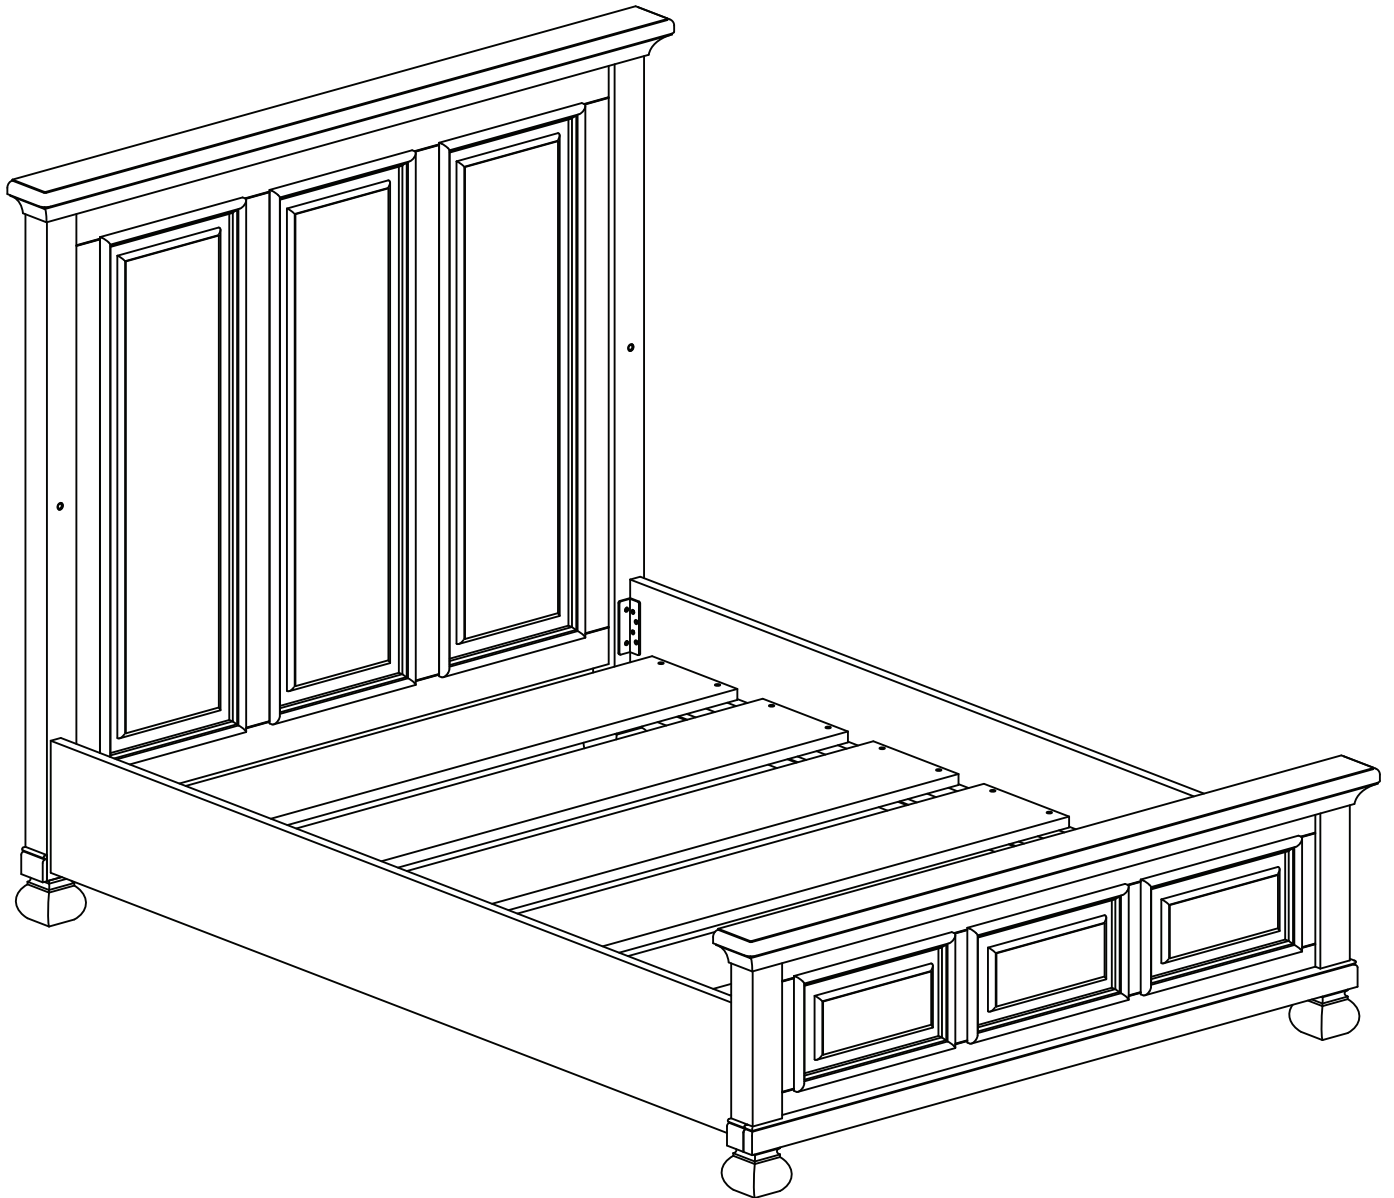

solvang full-size bed

WHAT COMES IN THE BOX

A. BED RAILS	B. SLATS ROLLS
	

HARDWARE

1. Allen Head Bolt .75" x8	2. Screws 1.25" x24
	
3. Lock Washers x8	4. Flat Washers x8
	
5. Allen Wrench	
	

solvang full-size bed