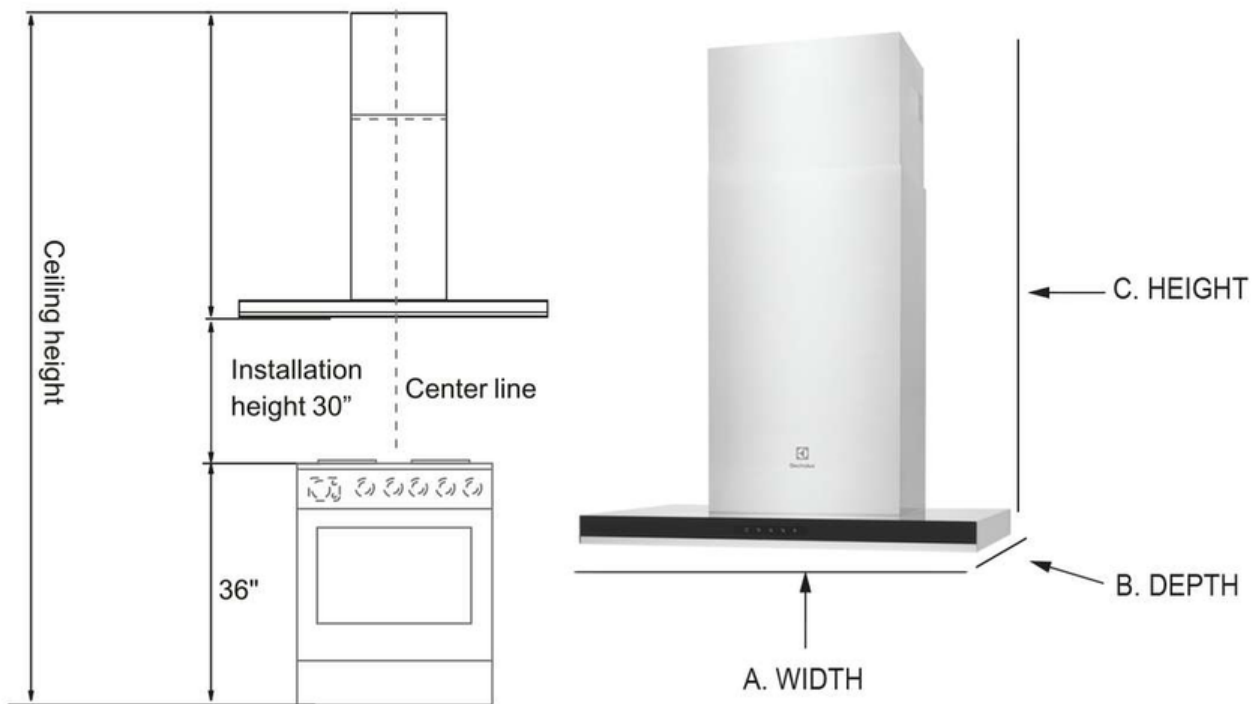

Controls

Control Type	Glass Touch
Wi-Fi Enabled	No

Light System

Lighting Type	LED Strip
Number of Lights	2
Number of Light Settings	3

Dimensions and Volume

Height	53 29/32"
Width	41 3/4"
Depth	23 45/64"

Electrical Specifications

PRODUCT DIMENSIONS			
MODEL	A. WIDTH	B. DEPTH	C. HEIGHT
30" T Shape Hood	29 3/4" (75.57 cm)	19 7/10" (50.04cm)	30" - 53 9/10" (76.2cm - 136.9cm)
36" T Shape Hood	35 3/4" (90.81cm)	19 7/10" (50.04 cm)	30" - 53 9/10" (76.2cm - 136.9cm)
42" T Shape Hood	41 3/4" (106.05 cm)	23 7/10" (50.04 cm)	30" - 53 9/10" (76.2cm - 136.9cm)