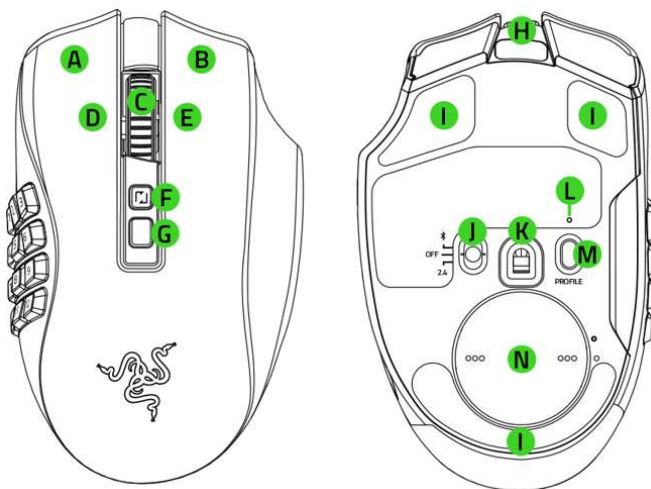

Razer Naga V2 Pro | RZ01-0440x Support & FAQs

Updated: 06-Jun-2023 | Article ID: 6292

SPECIFICATIONS

Designed to dominate in MMO, battle royale, FPS, and more, the multi-genre master returns stronger than ever. With three swappable side plates, 19+1 programmable buttons, a Razer HyperScroll Pro Wheel, and Razer HyperSpeed Wireless, the Razer Naga V2 Pro packs the power to rise above every game.

Device Layout

- A. Left mouse button
- B. Right mouse button
- C. Razer™ HyperScroll Pro wheel
- D. Left tilt-click
- E. Right tilt-click
- F. Scroll mode button

- J. Slider switch
 - Bluetooth mode
 - Power off mode
 - Razer™ HyperSpeed Wireless (2.4 GHz mode)
- K. Razer Focus Pro 30K Optical Sensor
- L. Profile indicator

G. DPI cycle button*

M. Profile button

H. USB Type C port

N. Cover puck**

I. PTFE mouse feet

* The DPI stages are 400, 800, 1600 (default), 3200, and 6400; and can be customized using Razer Synapse.

**Interchangeable with the Razer Wireless Charging Puck for wireless charging via Razer Mouse Dock Pro (each sold separately).

Other Features

- Advanced Lift-off/Landing distance customization
- 100% PTFE mouse feet (0.8 mm thick)
- Compatible with Razer Mouse Dock Pro and Wireless Charging Puck

Approx. Dimensions

- L: 4.7 in / 119.5 mm
- W: 2.97 in / 75.5 mm
- H: 1.72 in / 43.5 mm