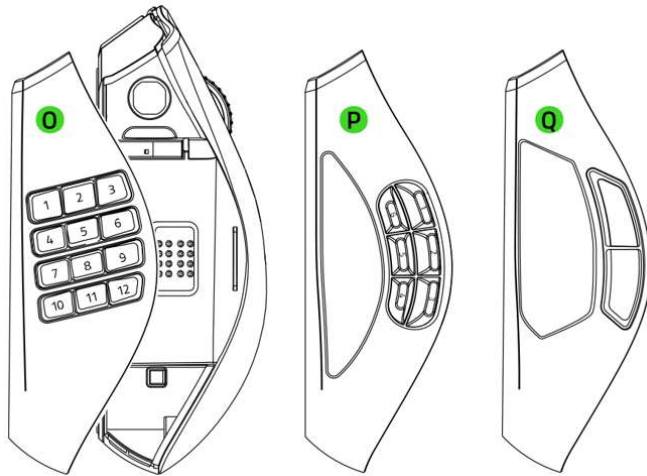

Device Layout

- A. Left mouse button
- B. Right mouse button
- C. Razer™ HyperScroll Pro wheel
- D. Left tilt-click
- E. Right tilt-click
- F. Scroll mode button

- J. Slider switch
 - Bluetooth mode
 - Power off mode
 - Razer™ HyperSpeed Wireless (2.4 GHz mode)
- K. Razer Focus Pro 30K Optical Sensor
- L. Profile indicator

G. DPI cycle button*

M. Profile button

H. USB Type C port

N. Cover puck**

I. PTFE mouse feet

* The DPI stages are 400, 800, 1600 (default), 3200, and 6400; and can be customized using Razer Synapse.

**Interchangeable with the Razer Wireless Charging Puck for wireless charging via Razer Mouse Dock Pro (each sold separately).

O. 12-button side plate (recommended for MMOs)

P. 6-button side plate (recommended for battle royales)

Q. 2-button side plate (recommended for general use)

Full Technical Specifications

Category	Specification
Variation	Razer Naga V2 Pro
Sensitivity	True 30,000 DPI Focus Pro optical sensor with 99.8% resolution accuracy
Acceleration	Up to 750 inches per second (IPS) / 70 G acceleration
Razer Synapse Support	Razer Synapse 3-enabled
RGB Lighting	THS Logo, Scroll Wheel, 12-Button Plate
Ultrapolling	1000 Hz polling rate
On-the-Fly Sensitivity Adjustment	On-The-Fly Sensitivity Adjustment (Default stages: 400/800/1600/3200/6400)
Storage	Advanced on-board memory (4+1 profiles)
Connectivity	Razer HyperSpeed Wireless (2.4 GHz) / Bluetooth / Wired
Design Factor	Ergonomic right-handed design with textured side-grips
Programmable Buttons	19+1
Cable Type	1.8 m / 6 ft Speedflex cable
Razer Mechanical Switches	Razer™ Optical Mouse Switches Gen-3 rated for 90 million clicks
Scroll Wheel	4-Way Mechanical + 6 scroll modes

Other Features

- Advanced Lift-off/Landing distance customization
- 100% PTFE mouse feet (0.8 mm thick)
- Compatible with Razer Mouse Dock Pro and Wireless Charging Puck

Approx. Dimensions

- L: 4.7 in / 119.5 mm
- W: 2.97 in / 75.5 mm
- H: 1.72 in / 43.5 mm