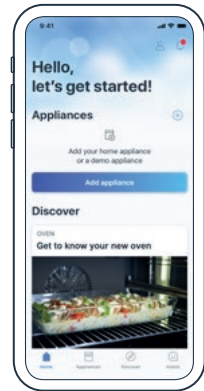

Quick Start Guide

Connect your range with Home Connect today

- 1 Download Home Connect app and follow the instructions

- 2 Scan here to connect with the Home Connect app

Your QR-Code | **Scan here**

Selected benefits of Home Connect

- Preheat your oven directly from your smart device.
- Receive timely reminders when your oven is preheated or your dish is complete.
- Remote appliance assistance directly from our support team.

Do you have questions or would like to contact the Home Connect service hotline?