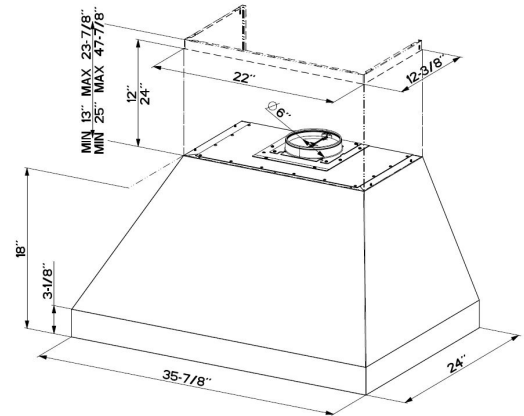

CAMINO PRO WALL RANGE HOOD

SPECIFICATIONS

min / max ceiling height	7'7" - 8' 11 7/8"
convertible to ductless / recirculating	yes - WITH FILTER1 / FILTER1LL
canopy depth / height	24" 18"
high ceiling kit	yes - up to 10' 11 7/8"
controls (underneath)	4 Speed Rainbow electronic knob
pro motor (metal impellers)	yes
lighting	2 or 4 X 5 (W) LED
ducting top / rear (Vari-Duct) (600 CFM)	6" round (rear vent on CAPR36SS600)
grease filters	dishwasher safe stainless steel PRO baffle
ducting top (1200 CFM)	(2) 6" round OR (1) 10" round
self start heat sensor	yes
10 delay auto shut off	yes
fixed wiring box	yes

DIMENSIONS

36" DIMENSION

48" DIMENSION

10" TRANSITION
(Included with 1200 CFM versions)
convert 2 - 6" round to 1 - 10" round

PERFORMANCE (600 CFM)

	SPEED	1	2	3	BOOST
CFM		150	295	395	560
Sones		2.8	4.3	6.0	7.5