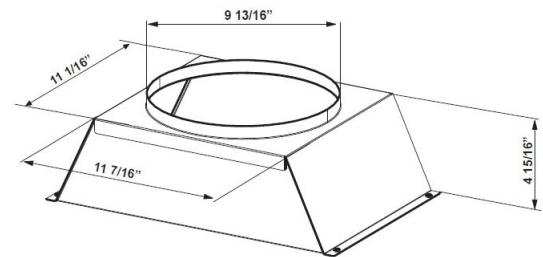

CAMINO PRO WALL RANGE HOOD

SPECIFICATIONS

min / max ceiling height	7'7" - 8' 11 7/8"
convertible to ductless / recirculating	yes - WITH FILTER1 / FILTER1LL
canopy depth / height	24" 18"
high ceiling kit	yes - up to 10' 11 7/8"
controls (underneath)	4 Speed Rainbow electronic knob
pro motor (metal impellers)	yes
lighting	2 or 4 X 5 (W) LED
ducting top / rear (Vari-Duct) (600 CFM)	6" round (rear vent on CAPR36SS600)
grease filters	dishwasher safe stainless steel PRO baffle
ducting top (1200 CFM)	(2) 6" round OR (1) 10" round
self start heat sensor	yes
10 delay auto shut off	yes
fixed wiring box	yes

DIMENSIONS

36" DIMENSION

48" DIMENSION

10" TRANSITION
(Included with 1200 CFM versions)
convert 2 - 6" round to 1 - 10" round

PERFORMANCE (600 CFM)

	SPEED	1	2	3	BOOST
CFM		150	295	395	560
Sones		2.8	4.3	6.0	7.5