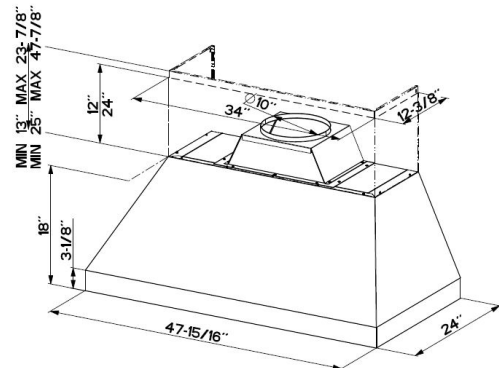

CAMINO PRO WALL RANGE HOOD

SPECIFICATIONS

min / max ceiling height	7'7" - 8' 11 7/8"
convertible to ductless / recirculating	yes - WITH FILTER1 / FILTER1LL
canopy depth / height	24" 18"
high ceiling kit	yes - up to 10' 11 7/8"
controls (underneath)	4 Speed Rainbow electronic knob
pro motor (metal impellers)	yes
lighting	2 or 4 X 5 (W) LED
ducting top / rear (Vari-Duct) (600 CFM)	6" round (rear vent on CAPR36SS600)
grease filters	dishwasher safe stainless steel PRO baffle
ducting top (1200 CFM)	(2) 6" round OR (1) 10" round
self start heat sensor	yes
10 delay auto shut off	yes
fixed wiring box	yes

DIMENSIONS

36" DIMENSION

48" DIMENSION

10" TRANSITION
(Included with 1200 CFM versions)
convert 2 - 6" round to 1 - 10" round

PERFORMANCE (600 CFM)

	SPEED	1	2	3	BOOST
CFM		150	295	395	560
Sones		2.8	4.3	6.0	7.5