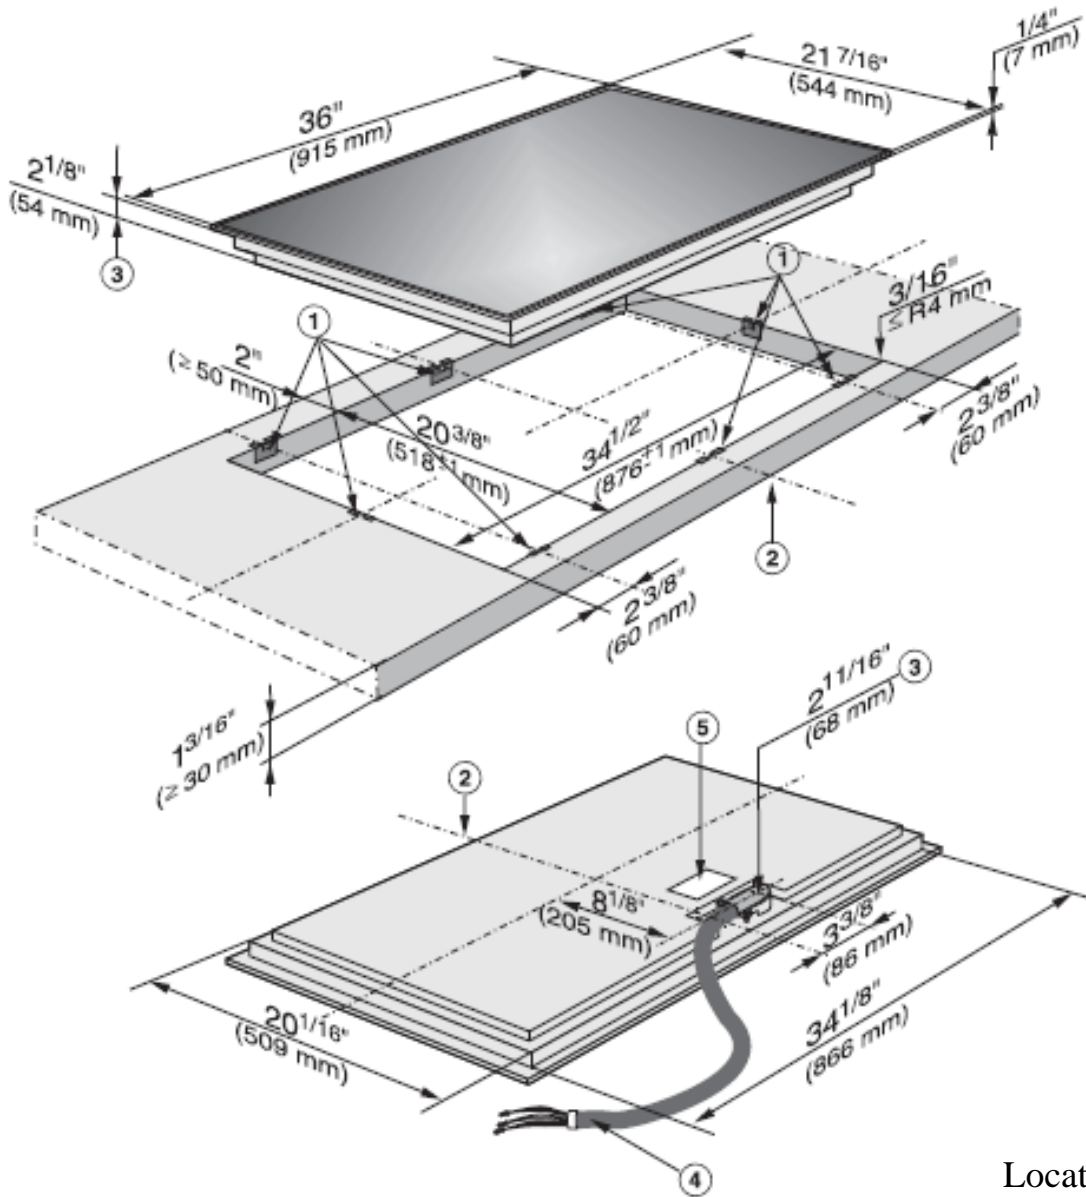

Product and Cut-out Dimensions Hci W 7cbfc`9Yw]W7cc_hcd`?A) , * \$

- ① Spring clips
- ② Front
- ③ Installation height
- ④ Connecting cable, Length = 56 11/16" (1440 mm)
- ⑤ Rating label

Location Codes

E- 208/240 - 50 Amp 3-wire power supply connects rear center bottom

Please specify 208 volt or 240 volt unit when ordering.

All installations must be done in accordance with local code.